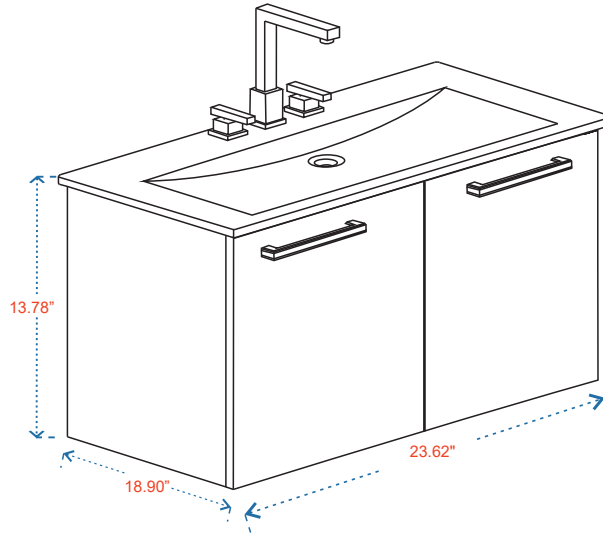

ASPE 24"

CABINET
23.62"x18.90"x13.78"

MIRROR
23.62"x27.56"

(PLAN)

(BACK)