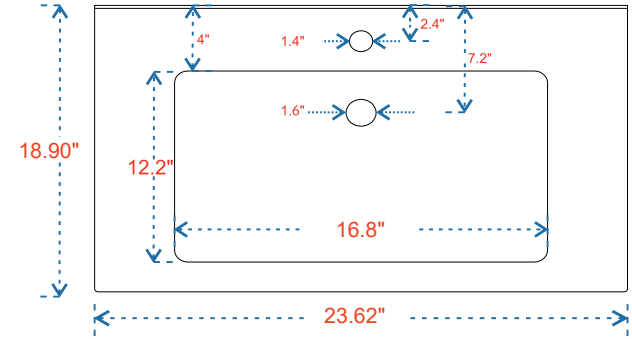

ASPE 24"

CABINET
23.62"x18.90"x13.78"

MIRROR
23.62"x27.56"

(PLAN)

(BACK)