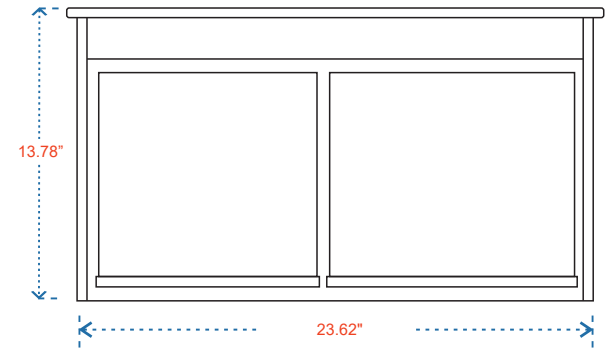

ASPE 24"

CABINET
23.62"x18.90"x13.78"

MIRROR
23.62"x27.56"

(PLAN)

(BACK)