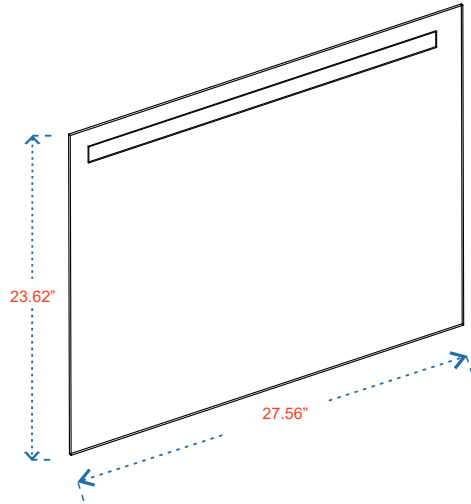

ASPE 24"

CABINET
23.62"x18.90"x13.78"

MIRROR
23.62"x27.56"

(PLAN)

(BACK)