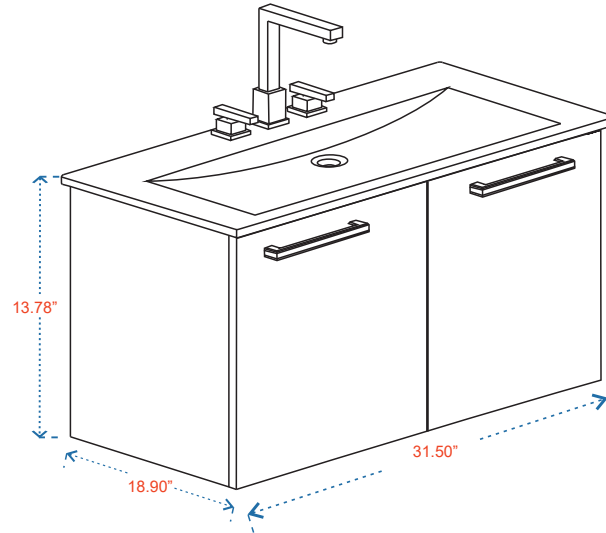

ASPE 32"

CABINET
31.50"x18.90"x13.78

MIRROR
31.50"x27.56"

(PLAN)

(BACK)