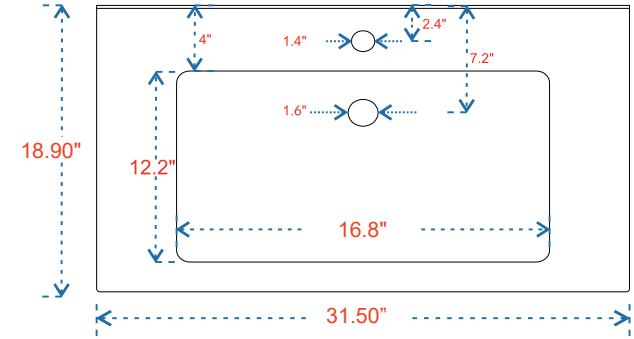

ASPE 32"

CABINET
31.50"x18.90"x13.78

MIRROR
31.50"x27.56"

(PLAN)

(BACK)