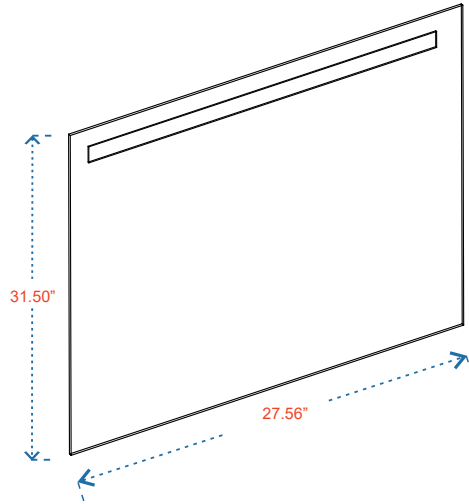

ASPE 32"

CABINET
31.50"x18.90"x13.78

MIRROR
31.50"x27.56"

(PLAN)

(BACK)