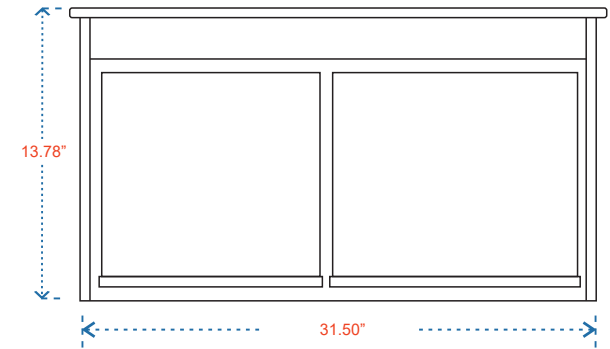

ASPE 32"

CABINET
31.50"x18.90"x13.78

MIRROR
31.50"x27.56"

(PLAN)

(BACK)