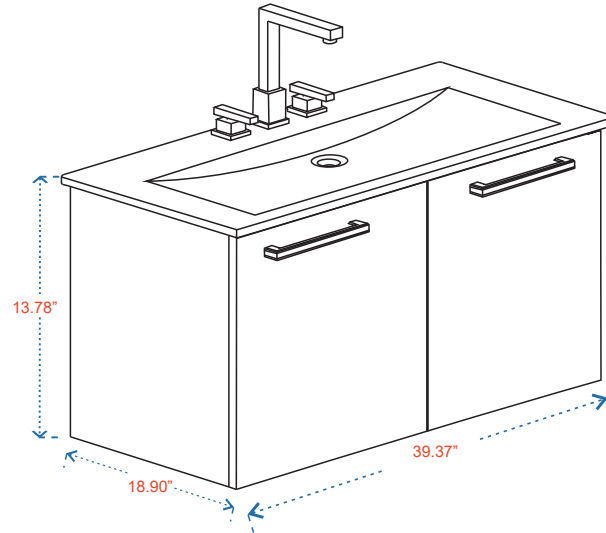

ASPE 40"

CABINET

39.37"x18.90"x13.78"

MIRROR

39.37"x27.56"

(PLAN)

(BACK)