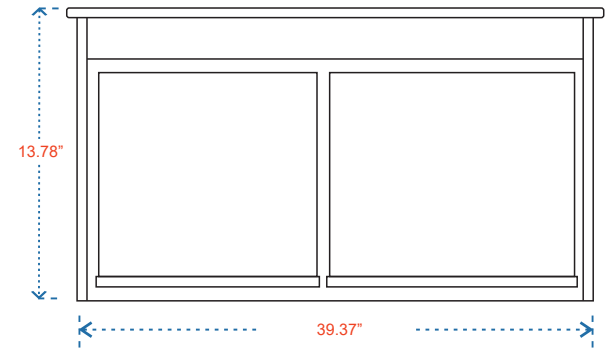

ASPE 40"

CABINET

39.37"x18.90"x13.78"

MIRROR

39.37"x27.56"

(PLAN)

(BACK)