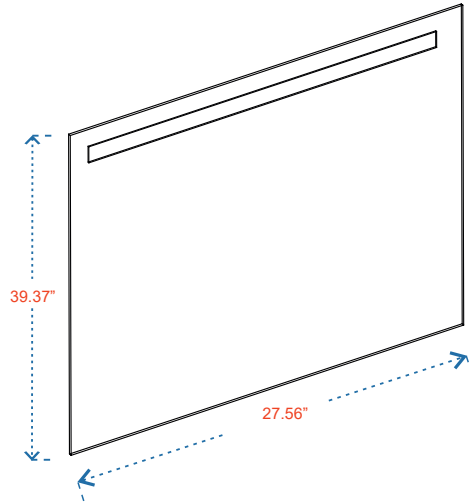

ASPE 40"

CABINET

39.37"x18.90"x13.78"

MIRROR

39.37"x27.56"

(PLAN)

(BACK)