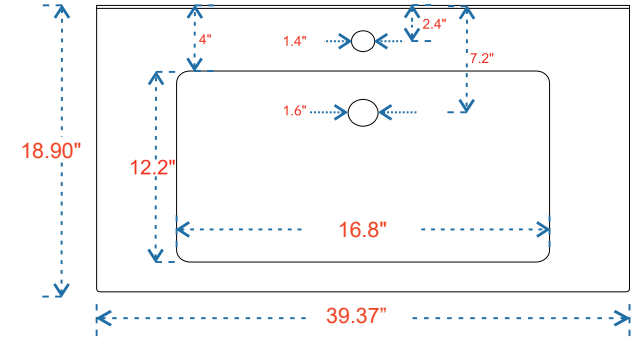

ASPE 40"

CABINET

39.37"x18.90"x13.78"

MIRROR

39.37"x27.56"

(PLAN)

(BACK)