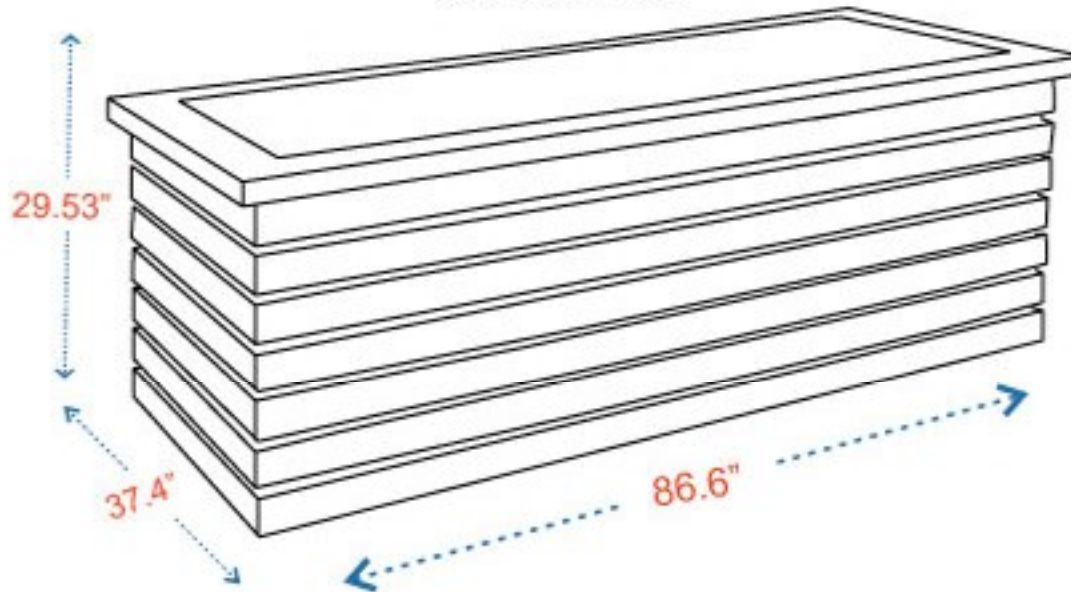

ELISE

OFFICE DESK 87"
86.6" x 37.4" x 29.5"

COFFEE TABLE
27.5" x 19.6" x 17.7"

CREDENZA
35.4" x 19.6" x 29.53"

HUTCH
78.4" x 15.6" x 61"

HUTCH

CREDENZA

OFFICE DESK