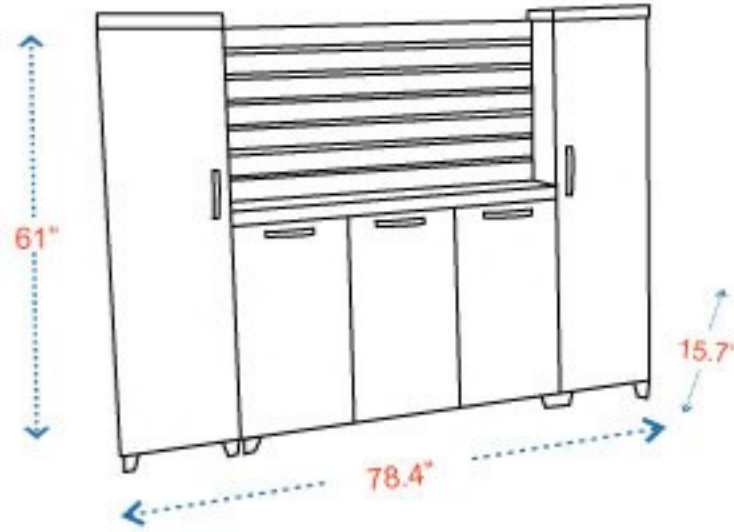

ELISE

OFFICE DESK 87"
86.6" x 37.4" x 29.5"

COFFEE TABLE
27.5" x 19.6" x 17.7"

CREDENZA
35.4" x 19.6" x 29.53"

HUTCH
78.4" x 15.6" x 61"

HUTCH

CREDENZA

OFFICE DESK