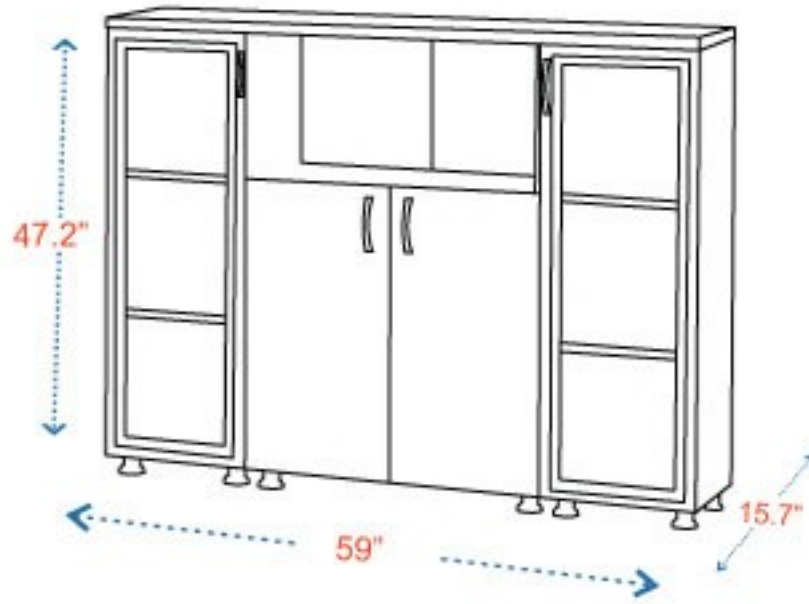

CLOVER

OFFICE DESK 71"
70.9" x 31.5" x 29.5"

HUTCH
50" x 47.2" x 15.7"

COFFEE TABLE
23.6" x 15.6" x 19.6"

HUTCH

COFFEE TABLE

OFFICE DESK