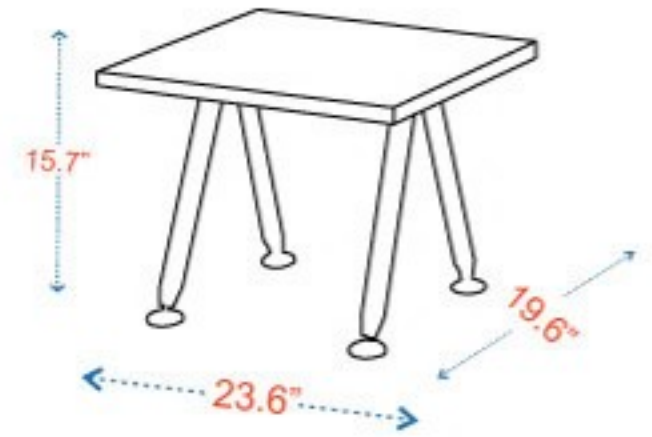

CLOVER

OFFICE DESK 71"
70.9" x 31.5" x 29.5"

HUTCH
50" x 47.2" x 15.7"

COFFEE TABLE
23.6" x 15.6" x 19.6"

HUTCH

COFFEE TABLE

OFFICE DESK