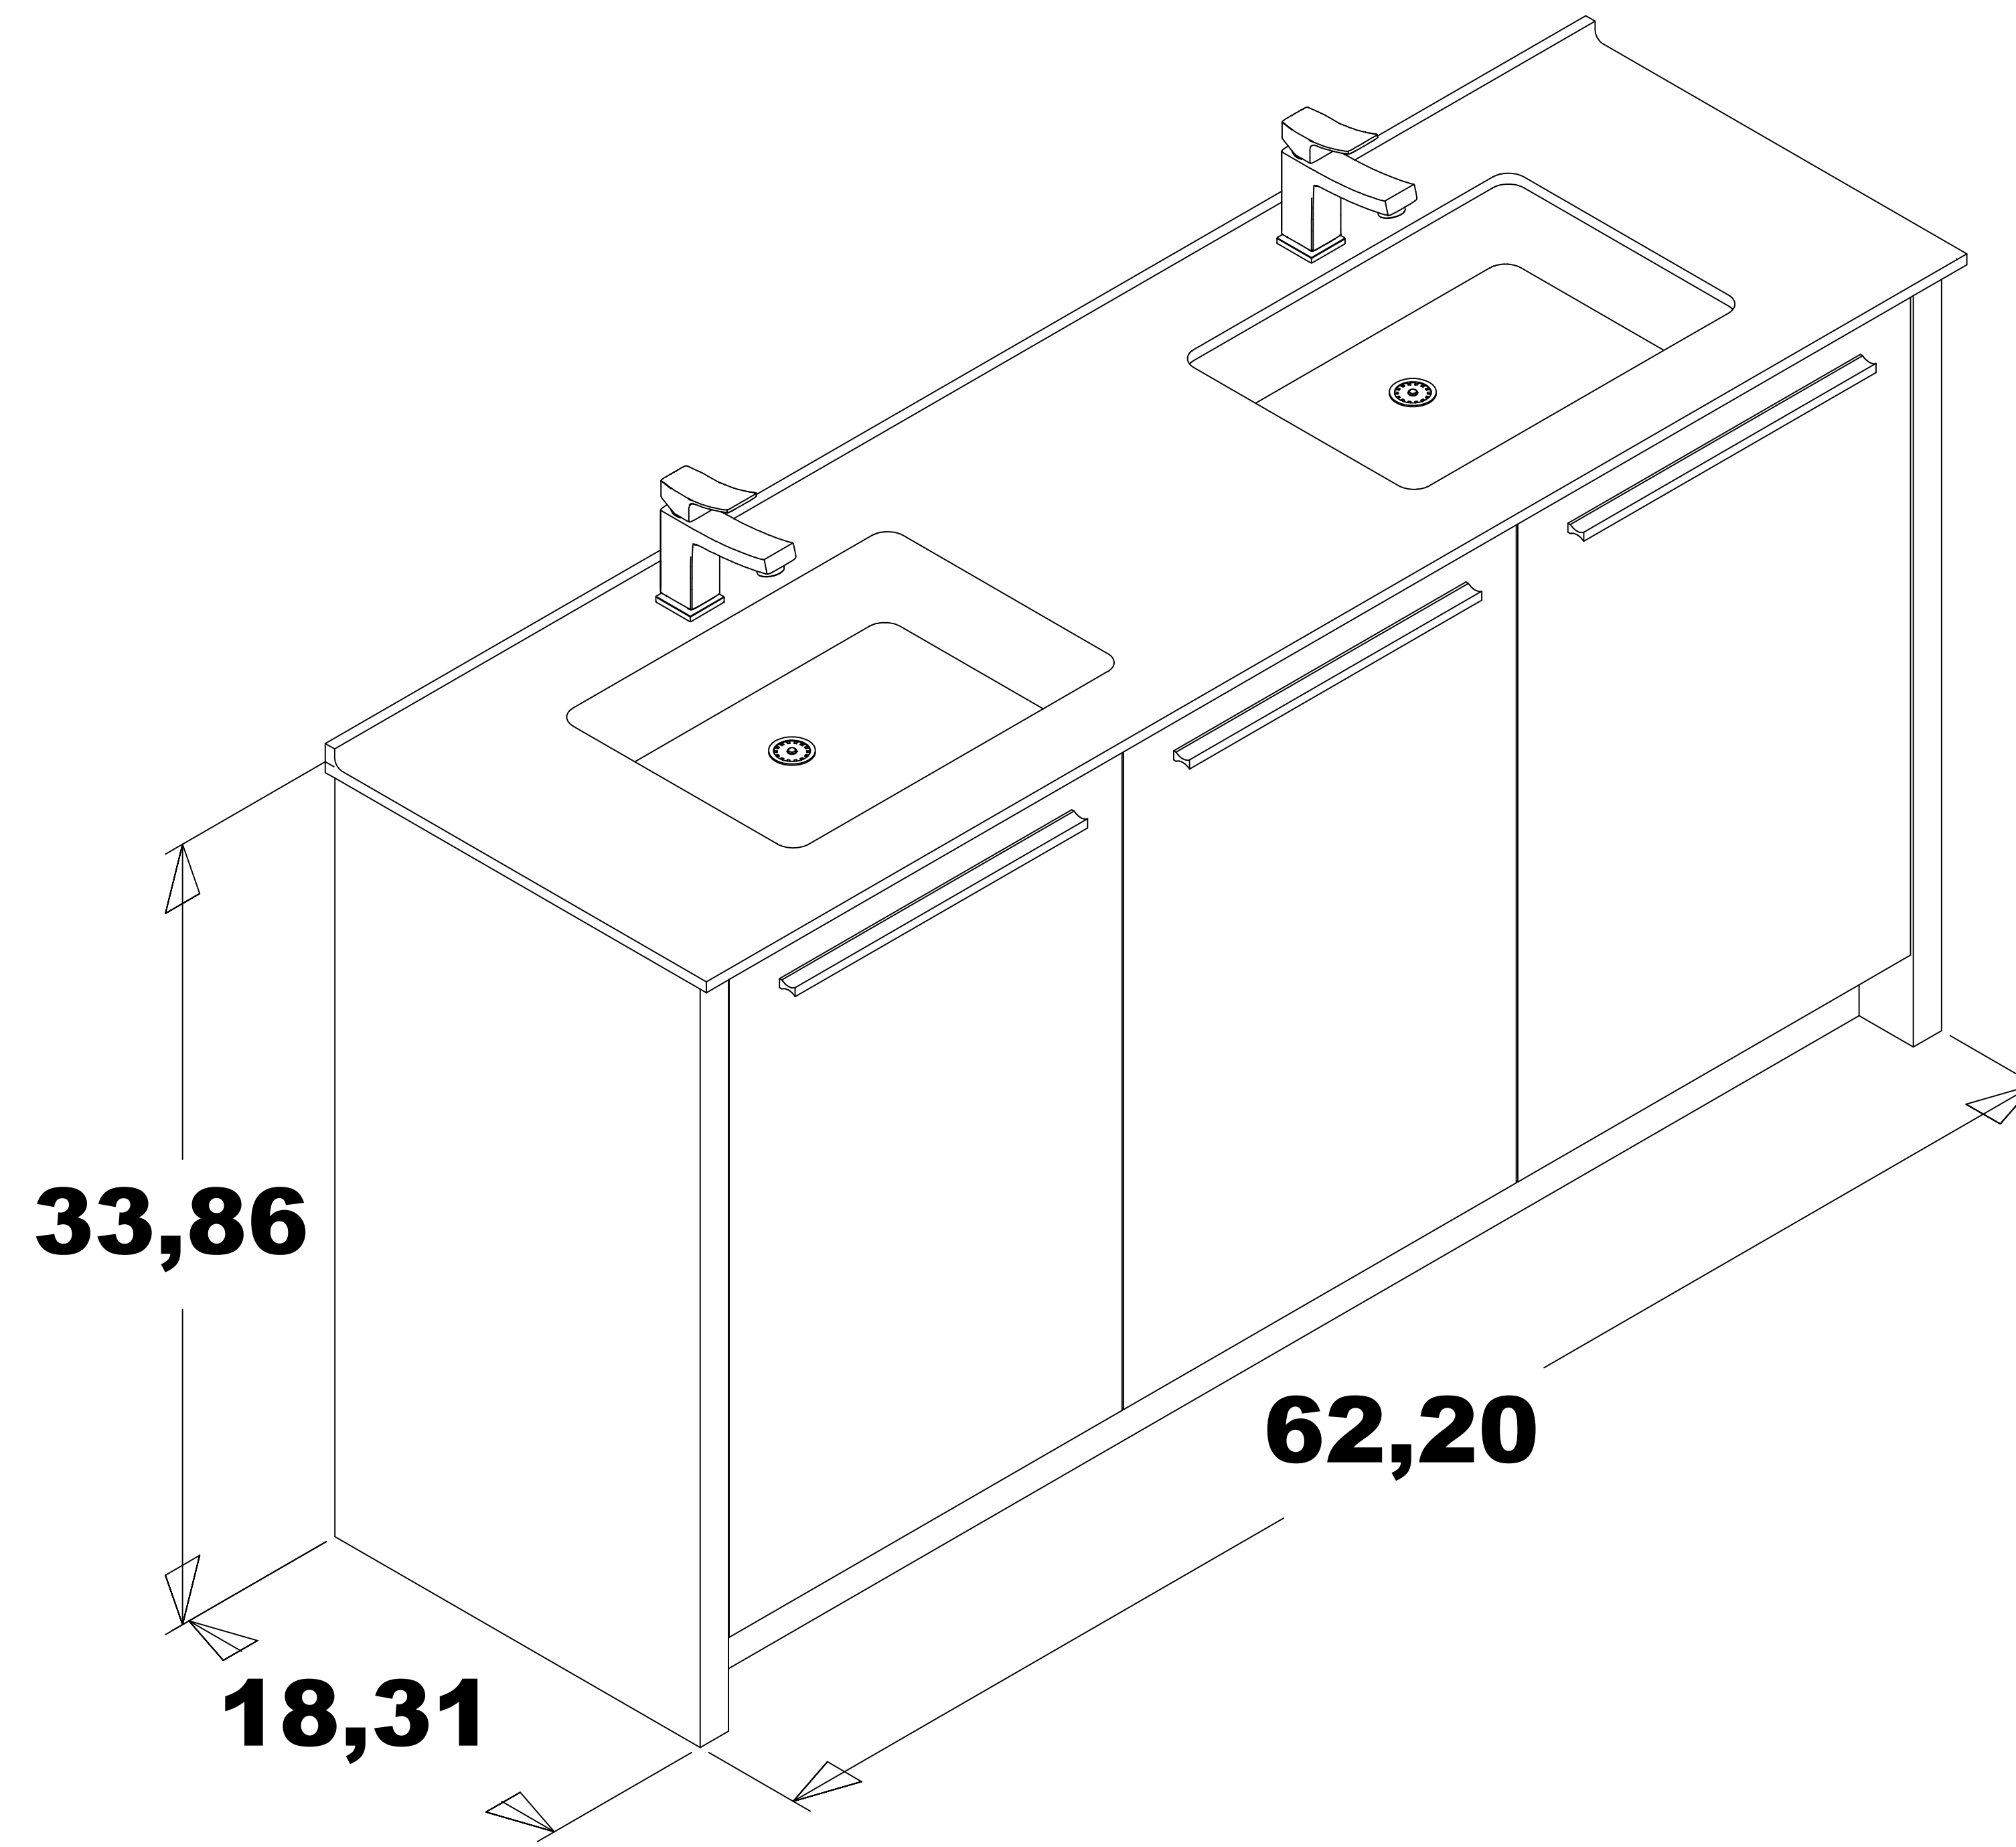

BENNA 63 "

.....
CABINET
OVERALL DIMENSIONS
62,20" x 18,31" x 33,86"

ISOMETRIC VIEW

TOP VIEW

FRONT VIEW

BACK VIEW