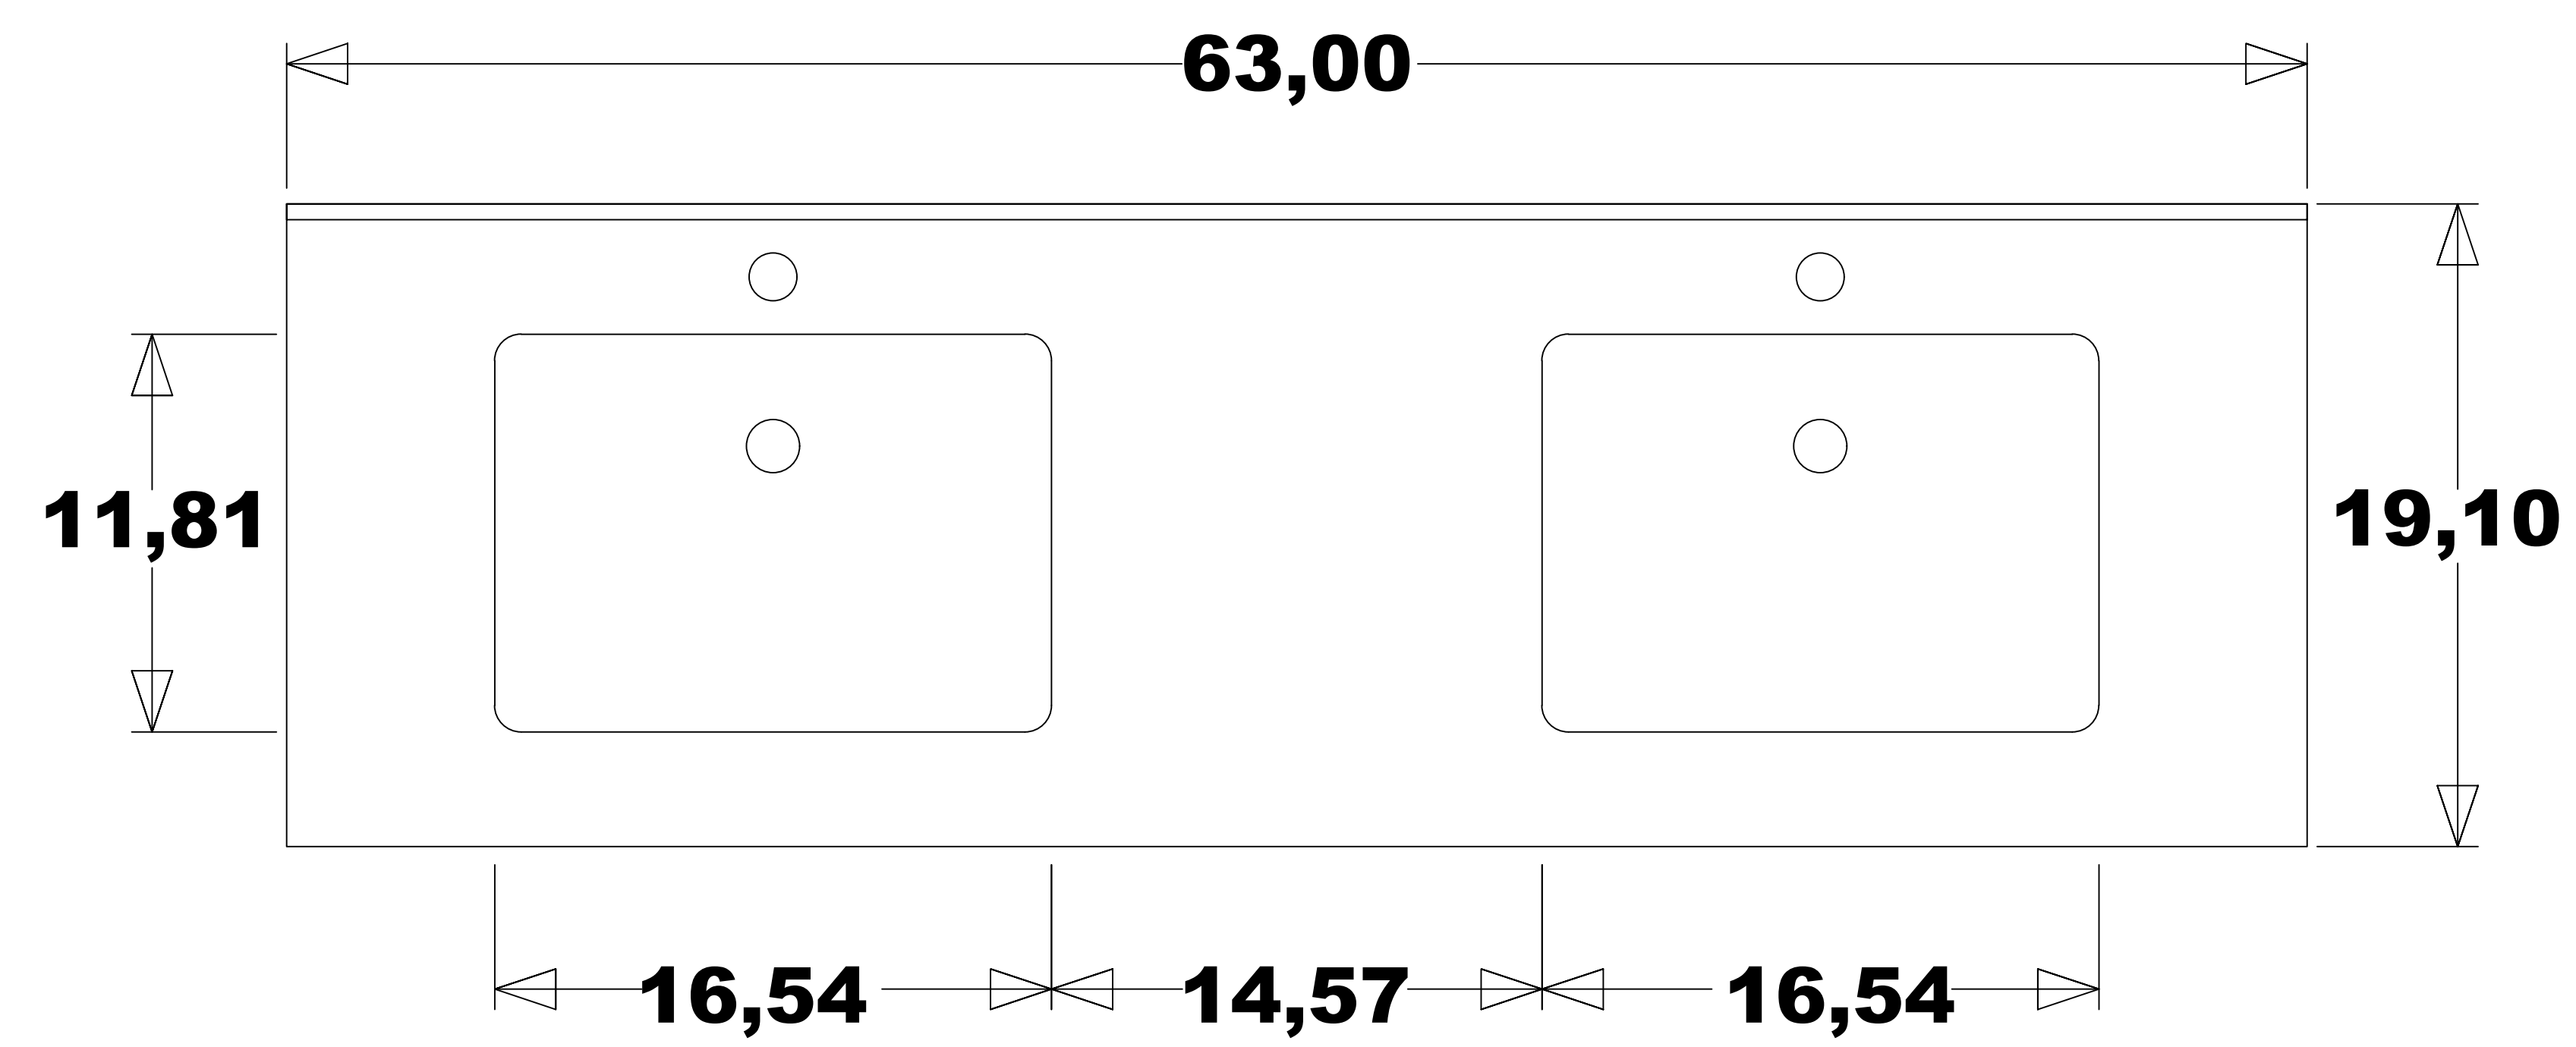

BENNA 63 "

.....
CABINET
OVERALL DIMENSIONS
62,20" x 18,31" x 33,86"

ISOMETRIC VIEW

TOP VIEW

FRONT VIEW

BACK VIEW