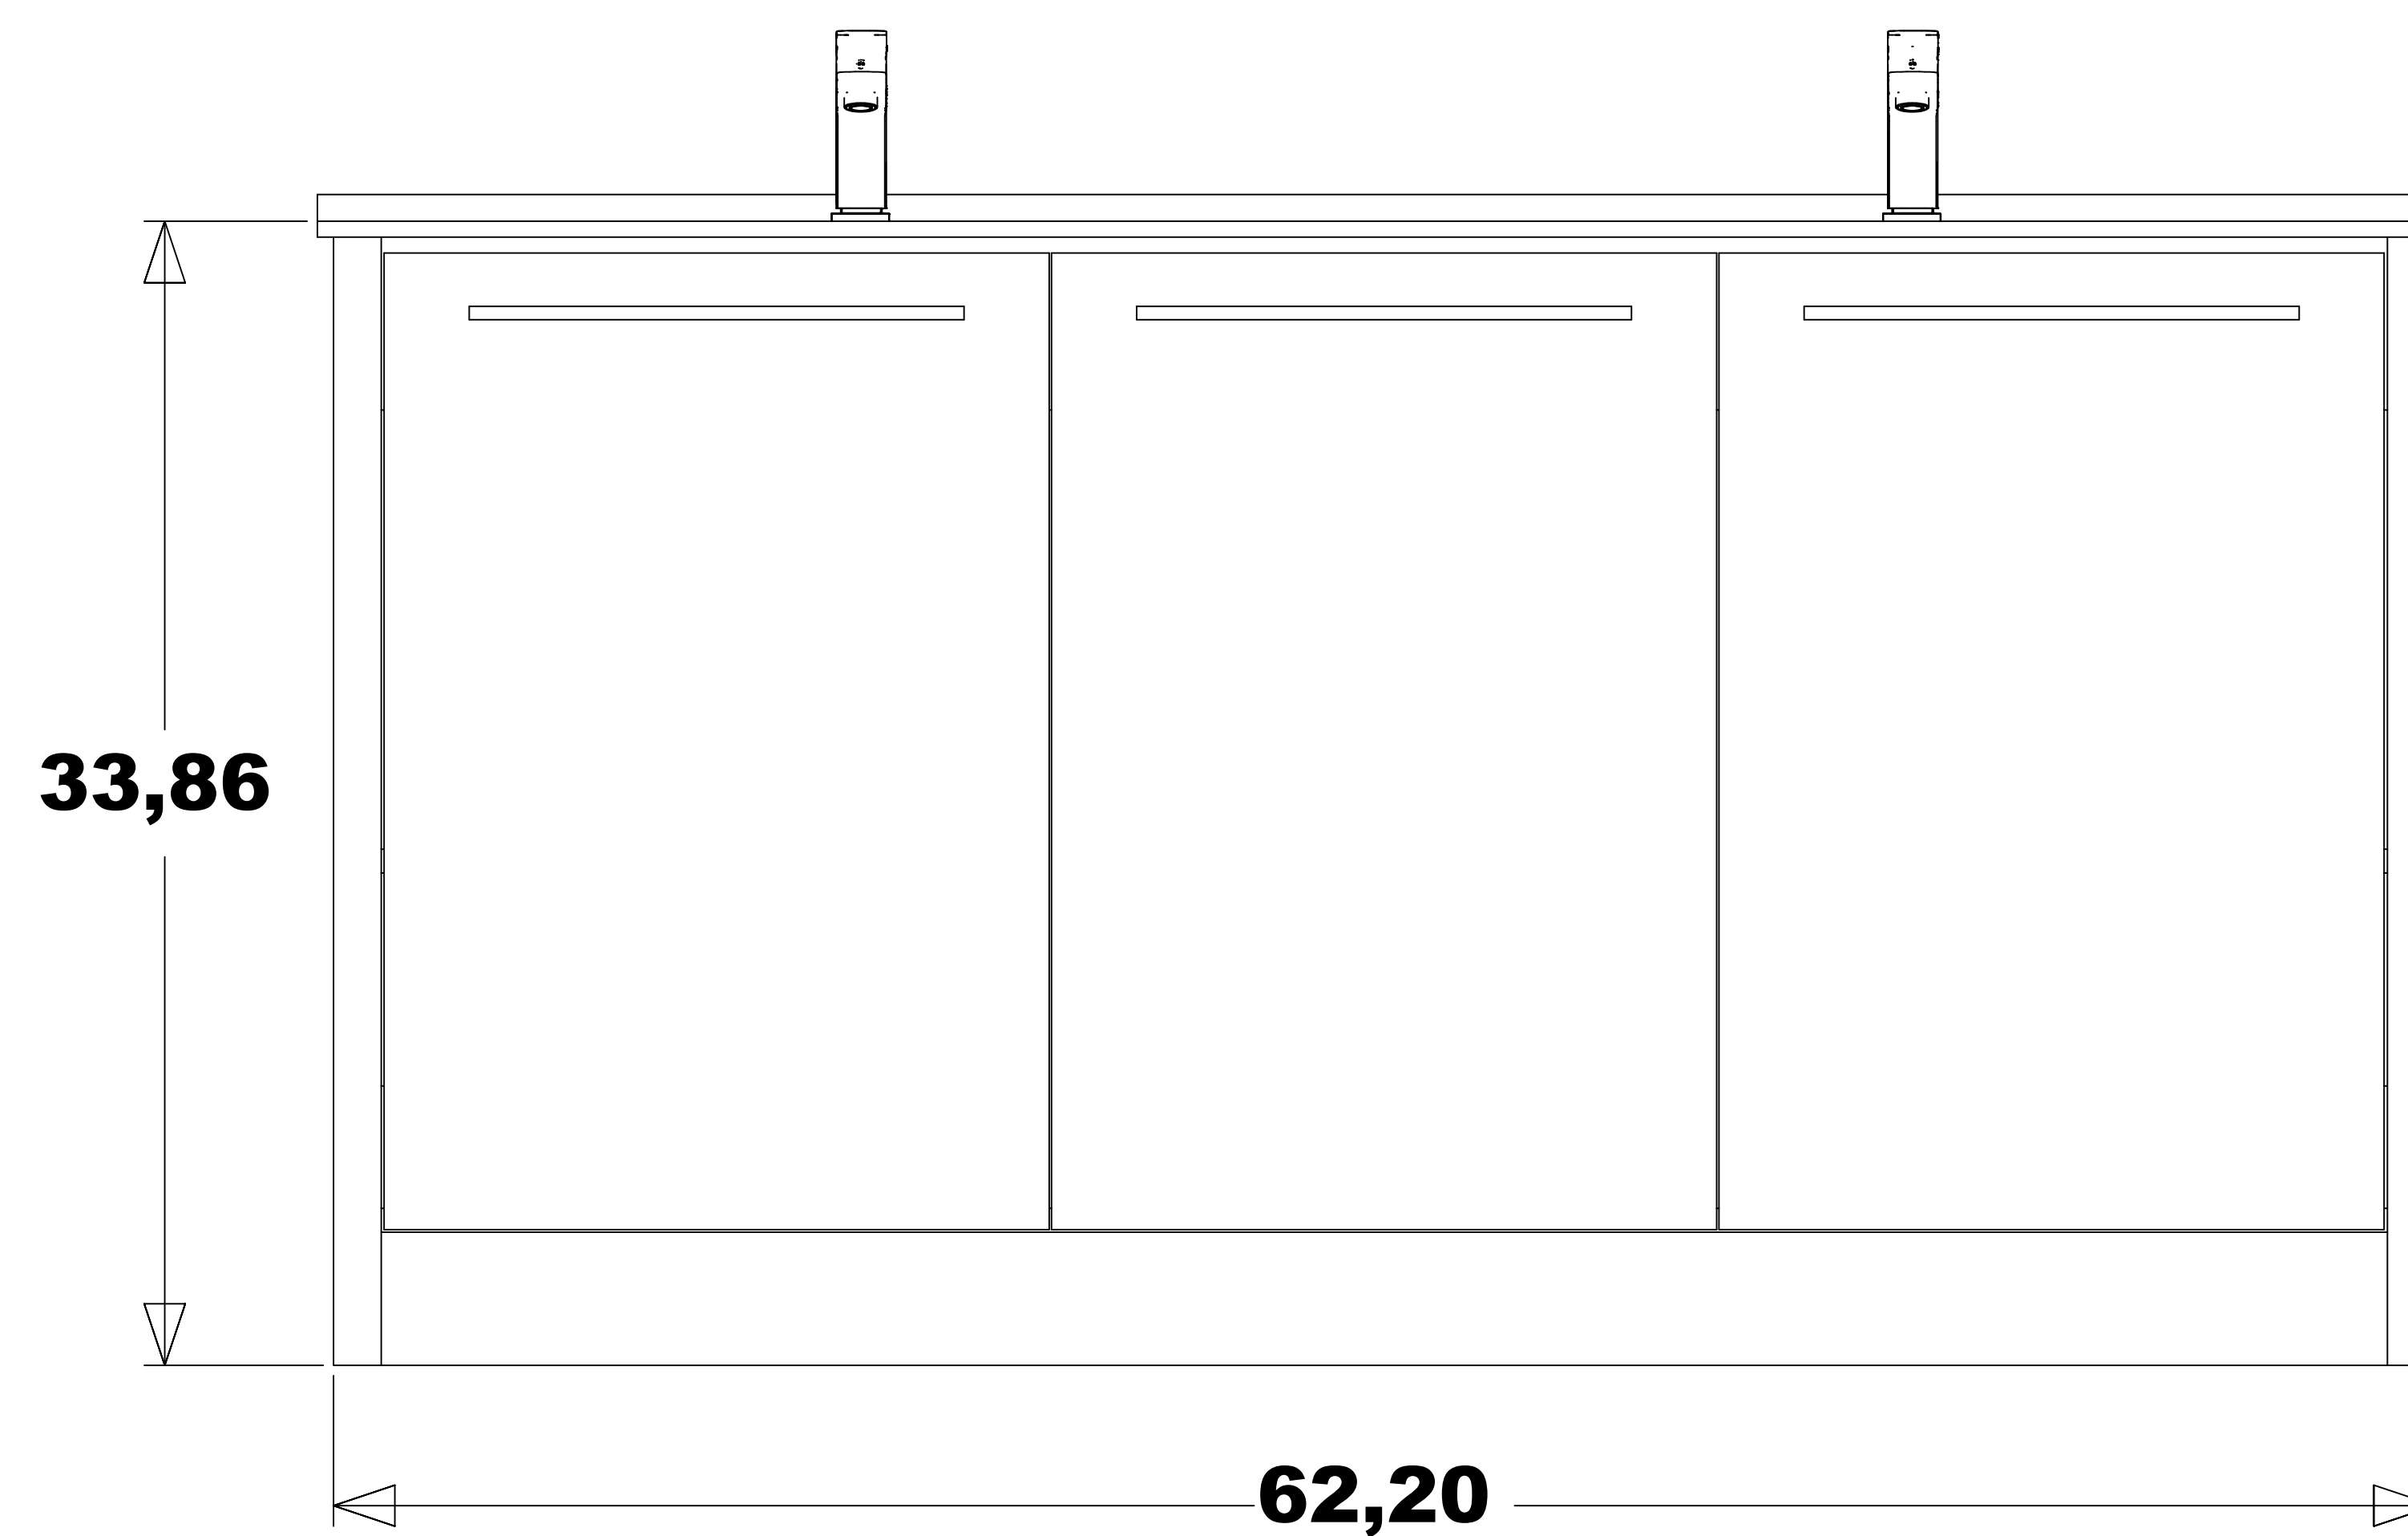

BENNA 63 "

.....
CABINET
OVERALL DIMENSIONS
62,20" x 18,31" x 33,86"

ISOMETRIC VIEW

TOP VIEW

FRONT VIEW

BACK VIEW