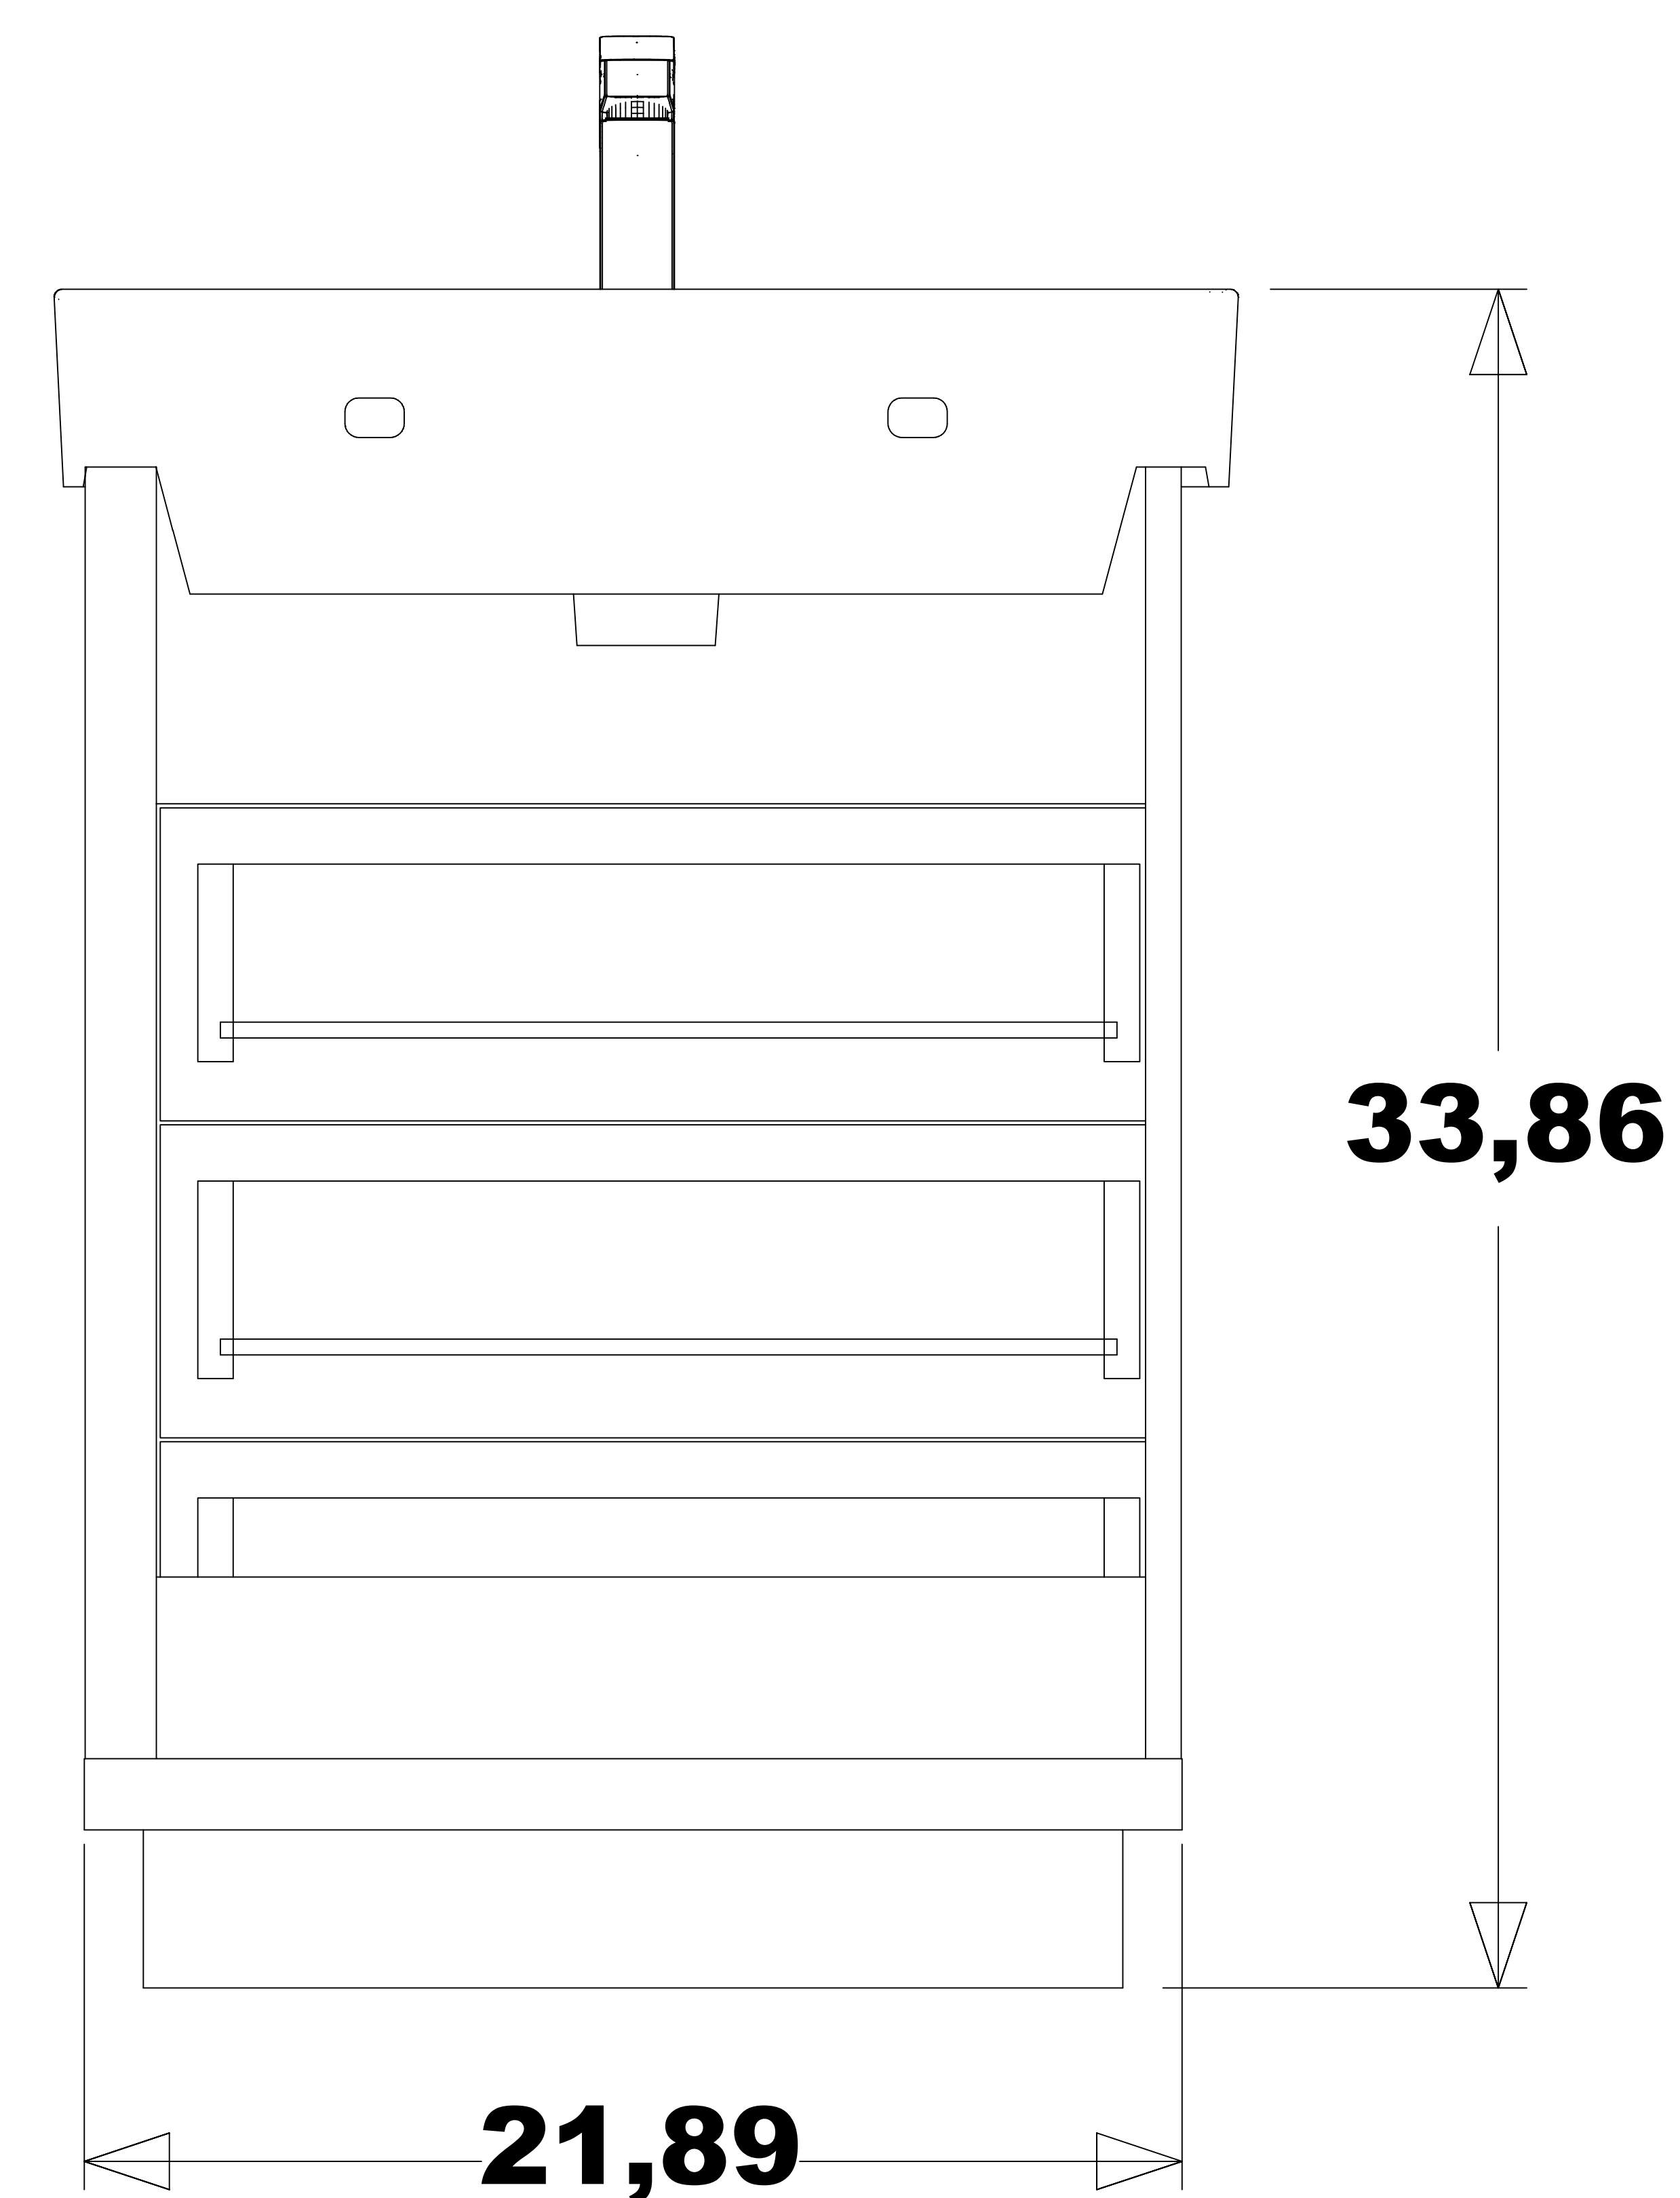

**DOMENICO 24"**

CABINET

OVERALL DIMENSIONS

21,89" x 17,72" x 33,86"

ISOMETRIC VIEW

TOP VIEW

FRONT VIEW

BACK VIEW