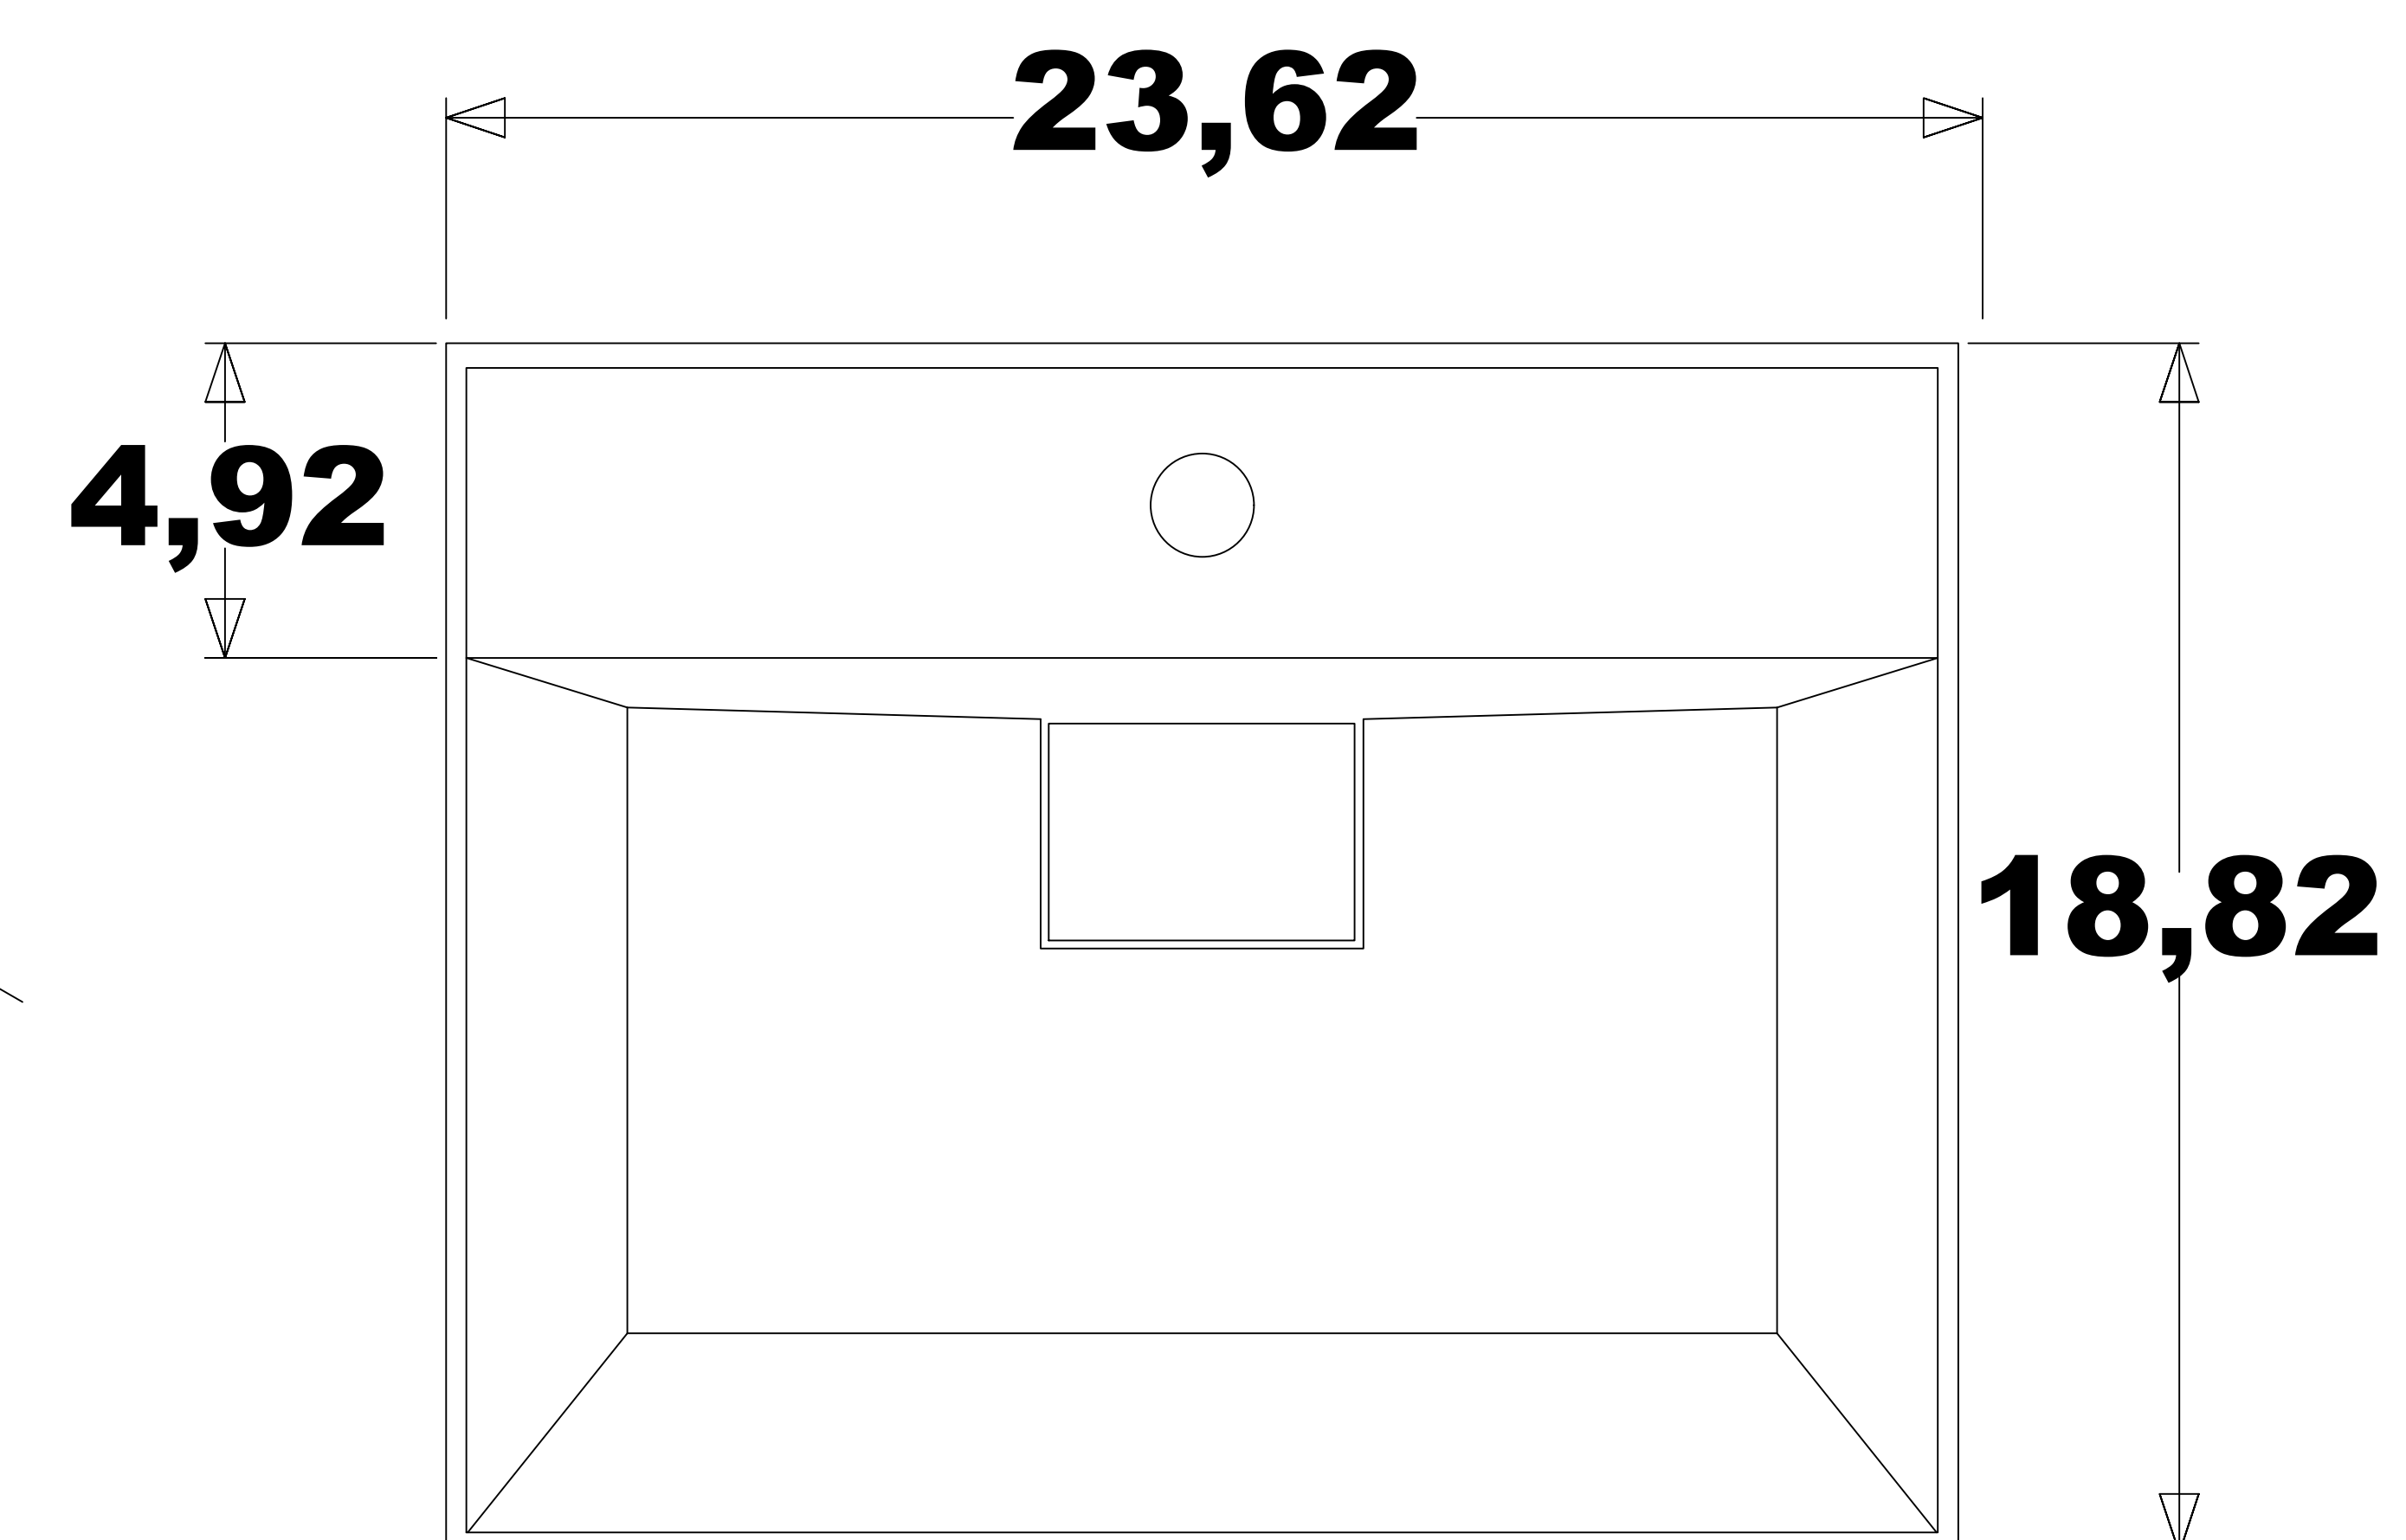

**DOMENICO 24"**

CABINET

OVERALL DIMENSIONS

21,89" x 17,72" x 33,86"

ISOMETRIC VIEW

TOP VIEW

FRONT VIEW

BACK VIEW