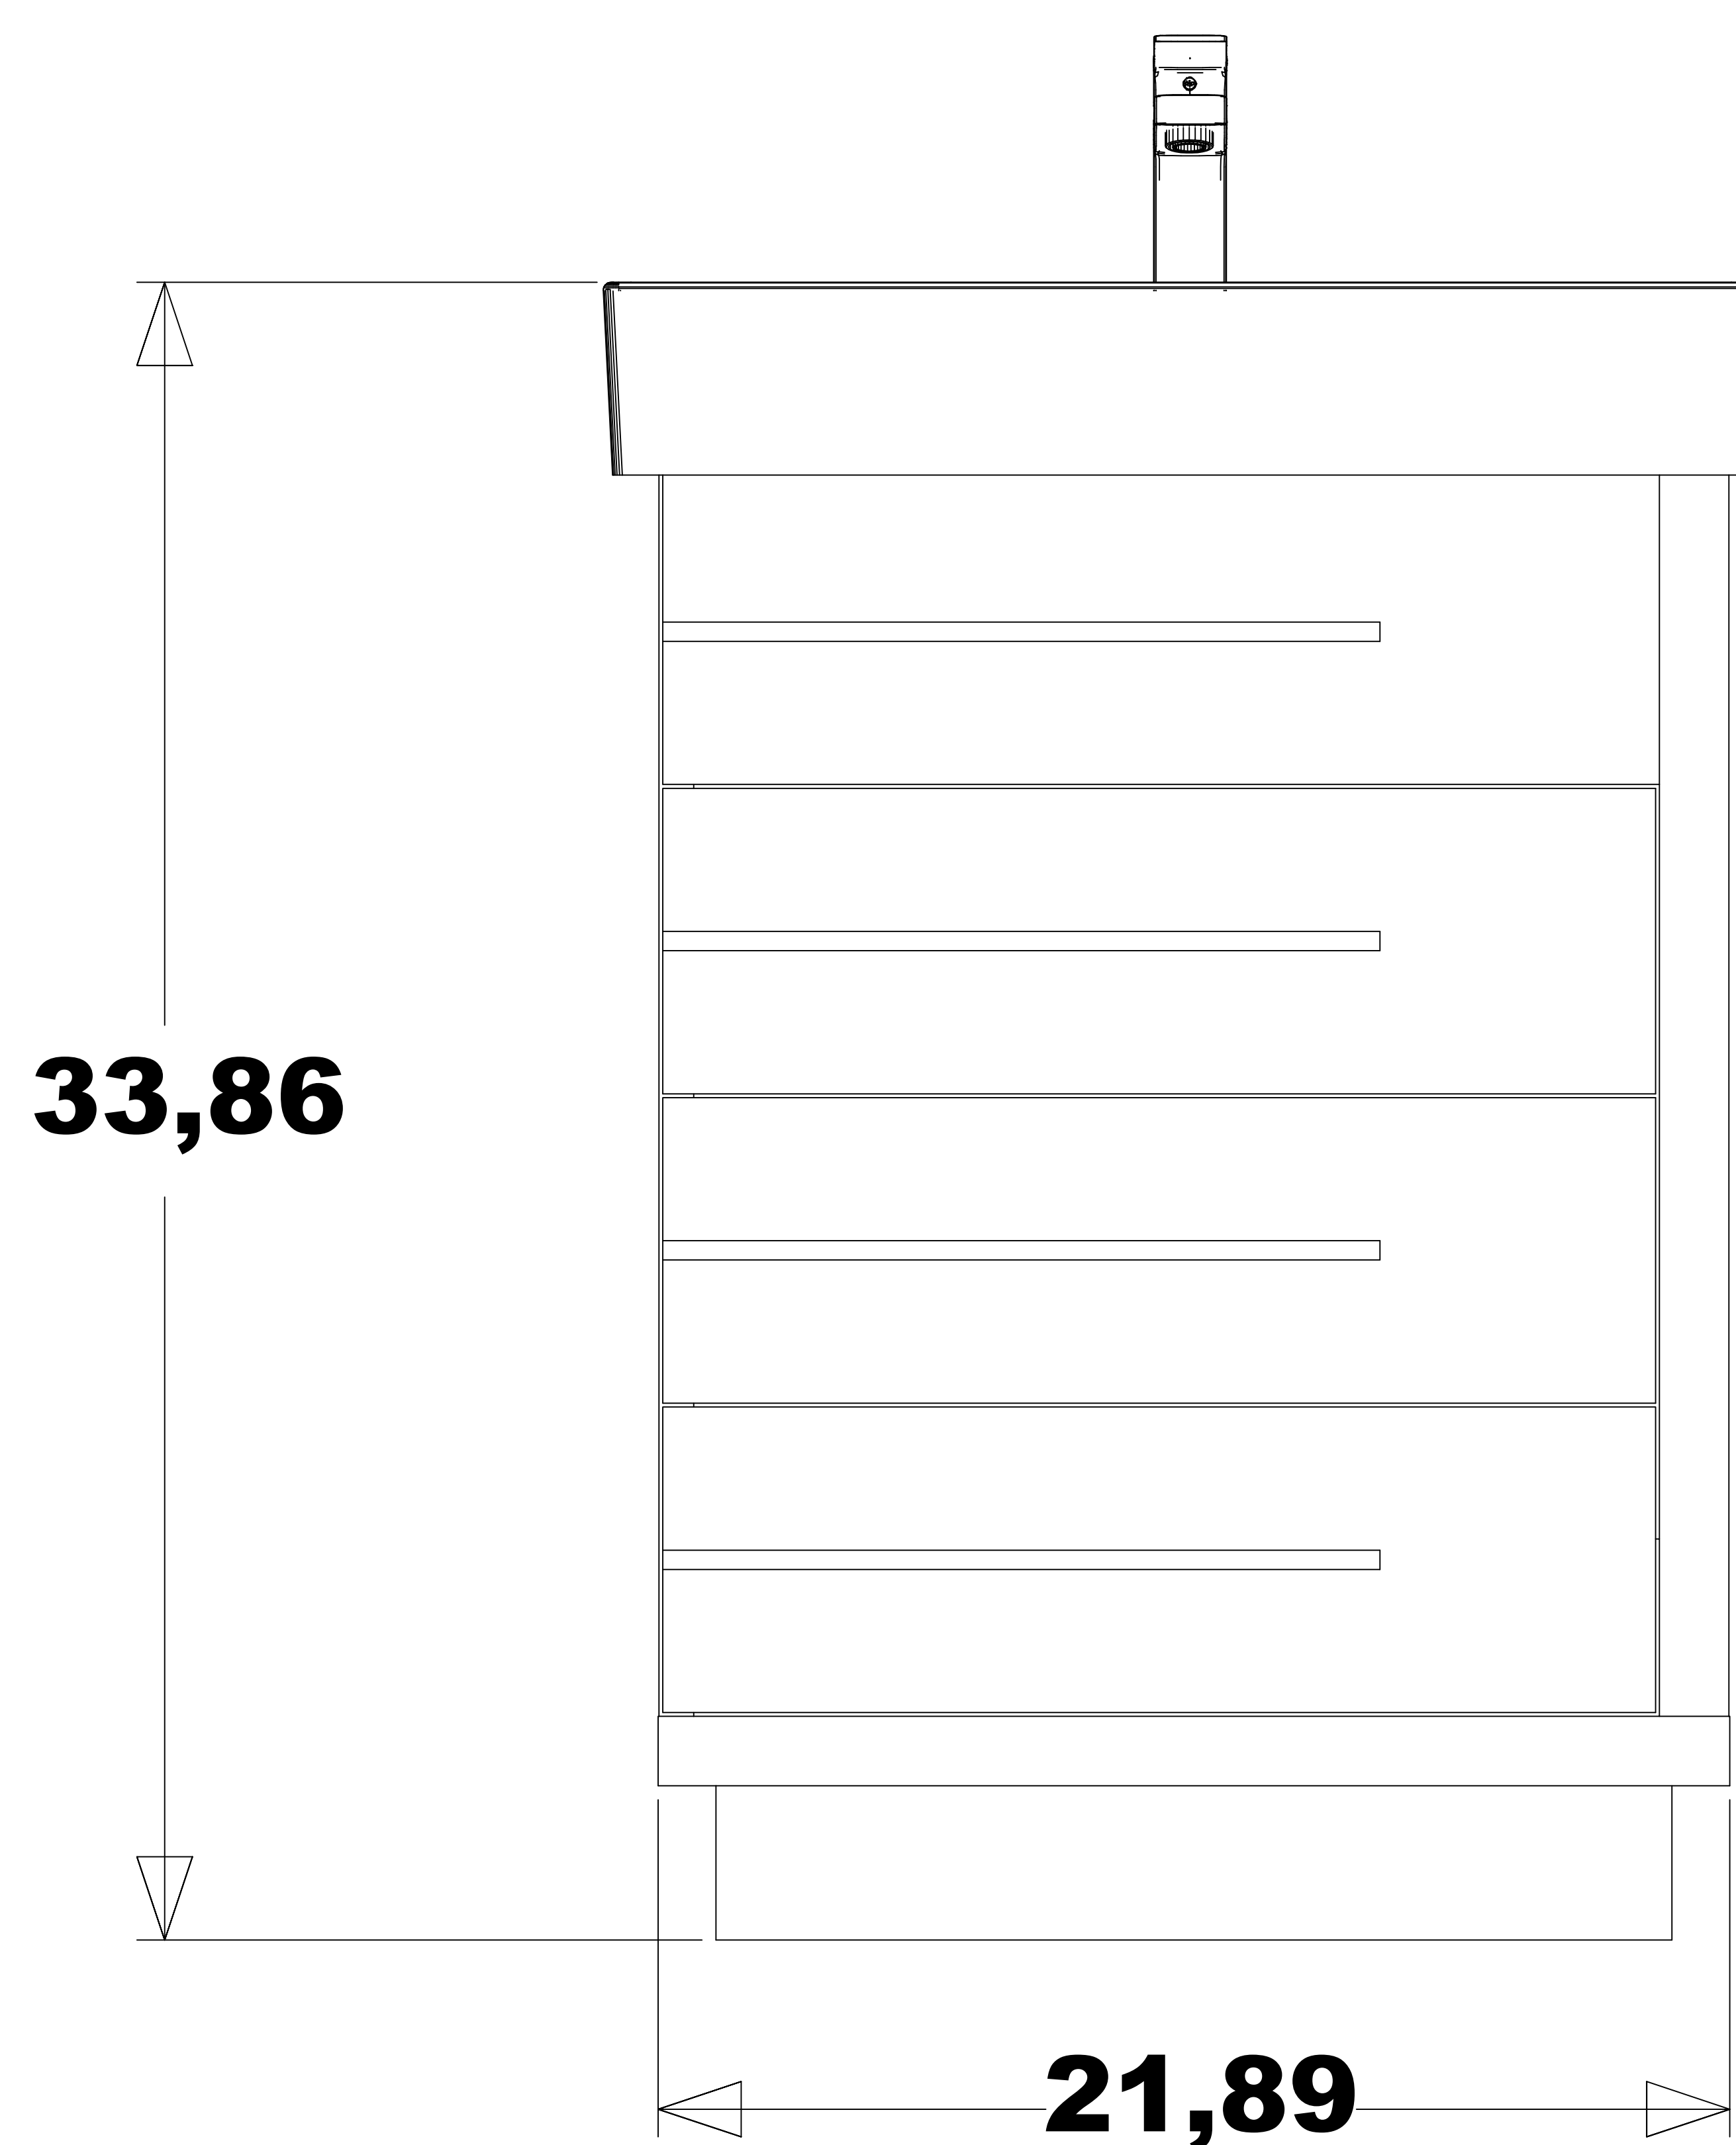

**DOMENICO 24"**

CABINET

OVERALL DIMENSIONS

21,89" x 17,72" x 33,86"

ISOMETRIC VIEW

TOP VIEW

FRONT VIEW

BACK VIEW