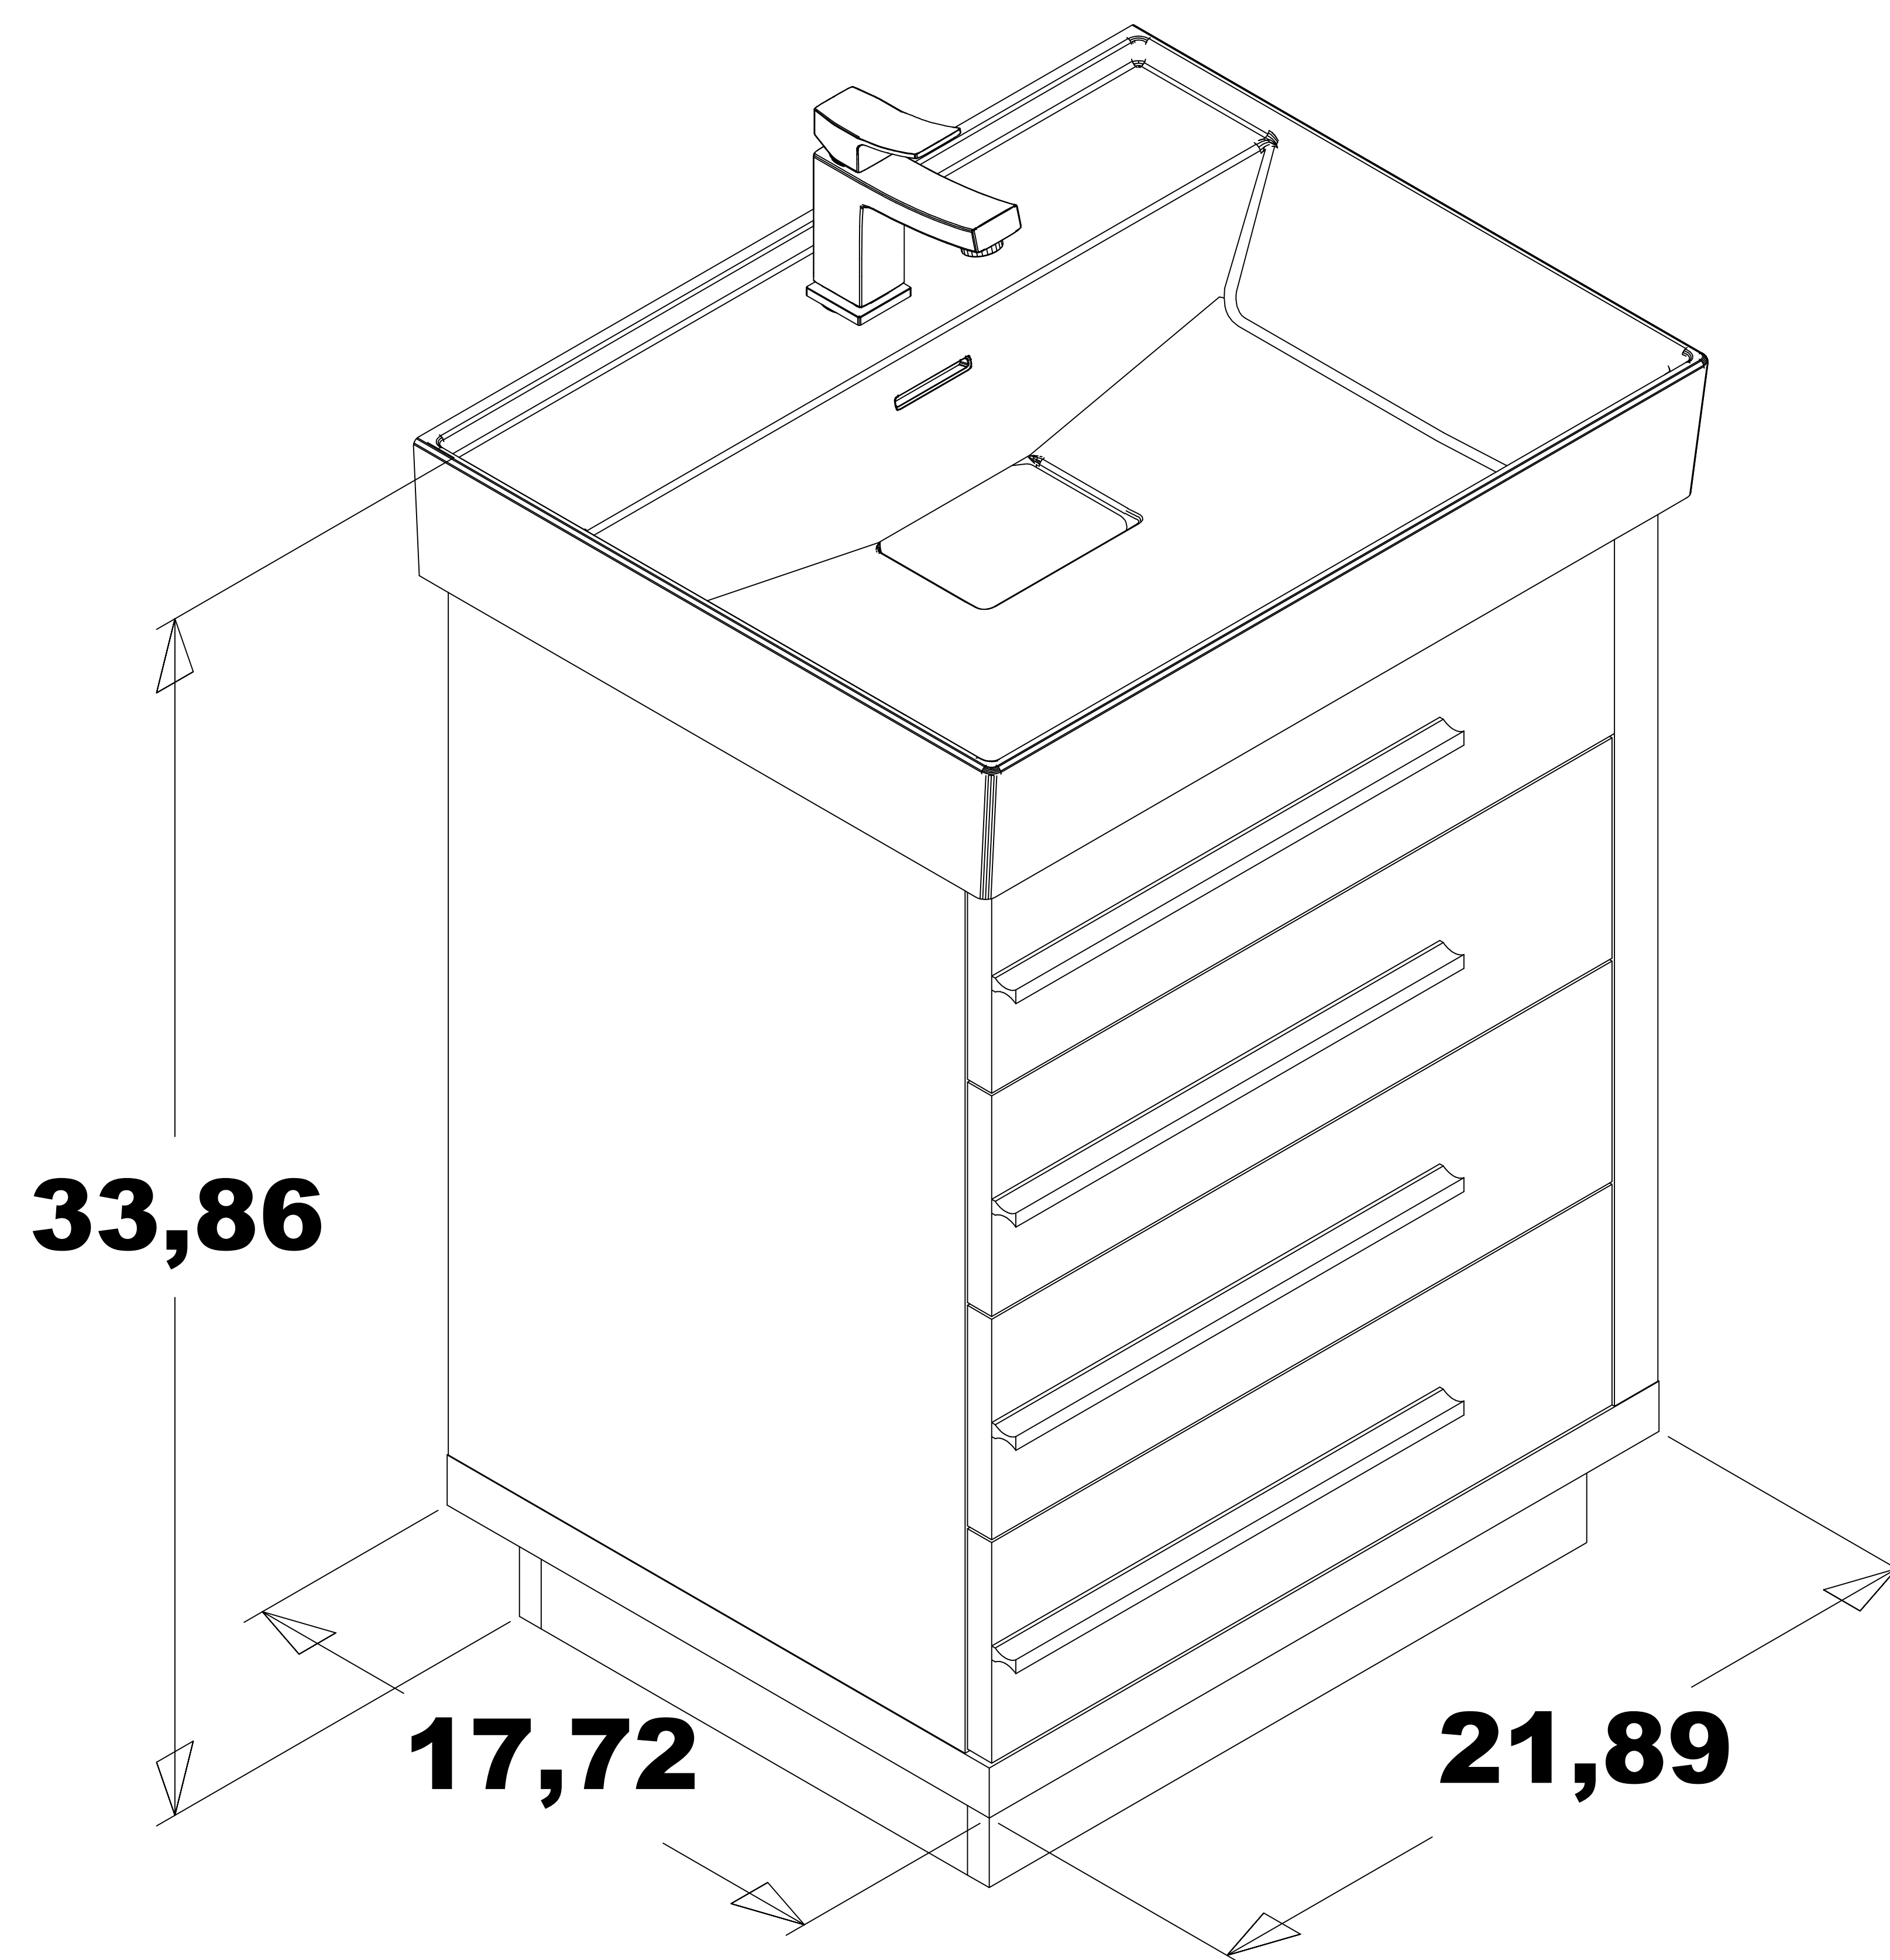

**DOMENICO 24"**

CABINET

OVERALL DIMENSIONS

21,89" x 17,72" x 33,86"

ISOMETRIC VIEW

TOP VIEW

FRONT VIEW

BACK VIEW