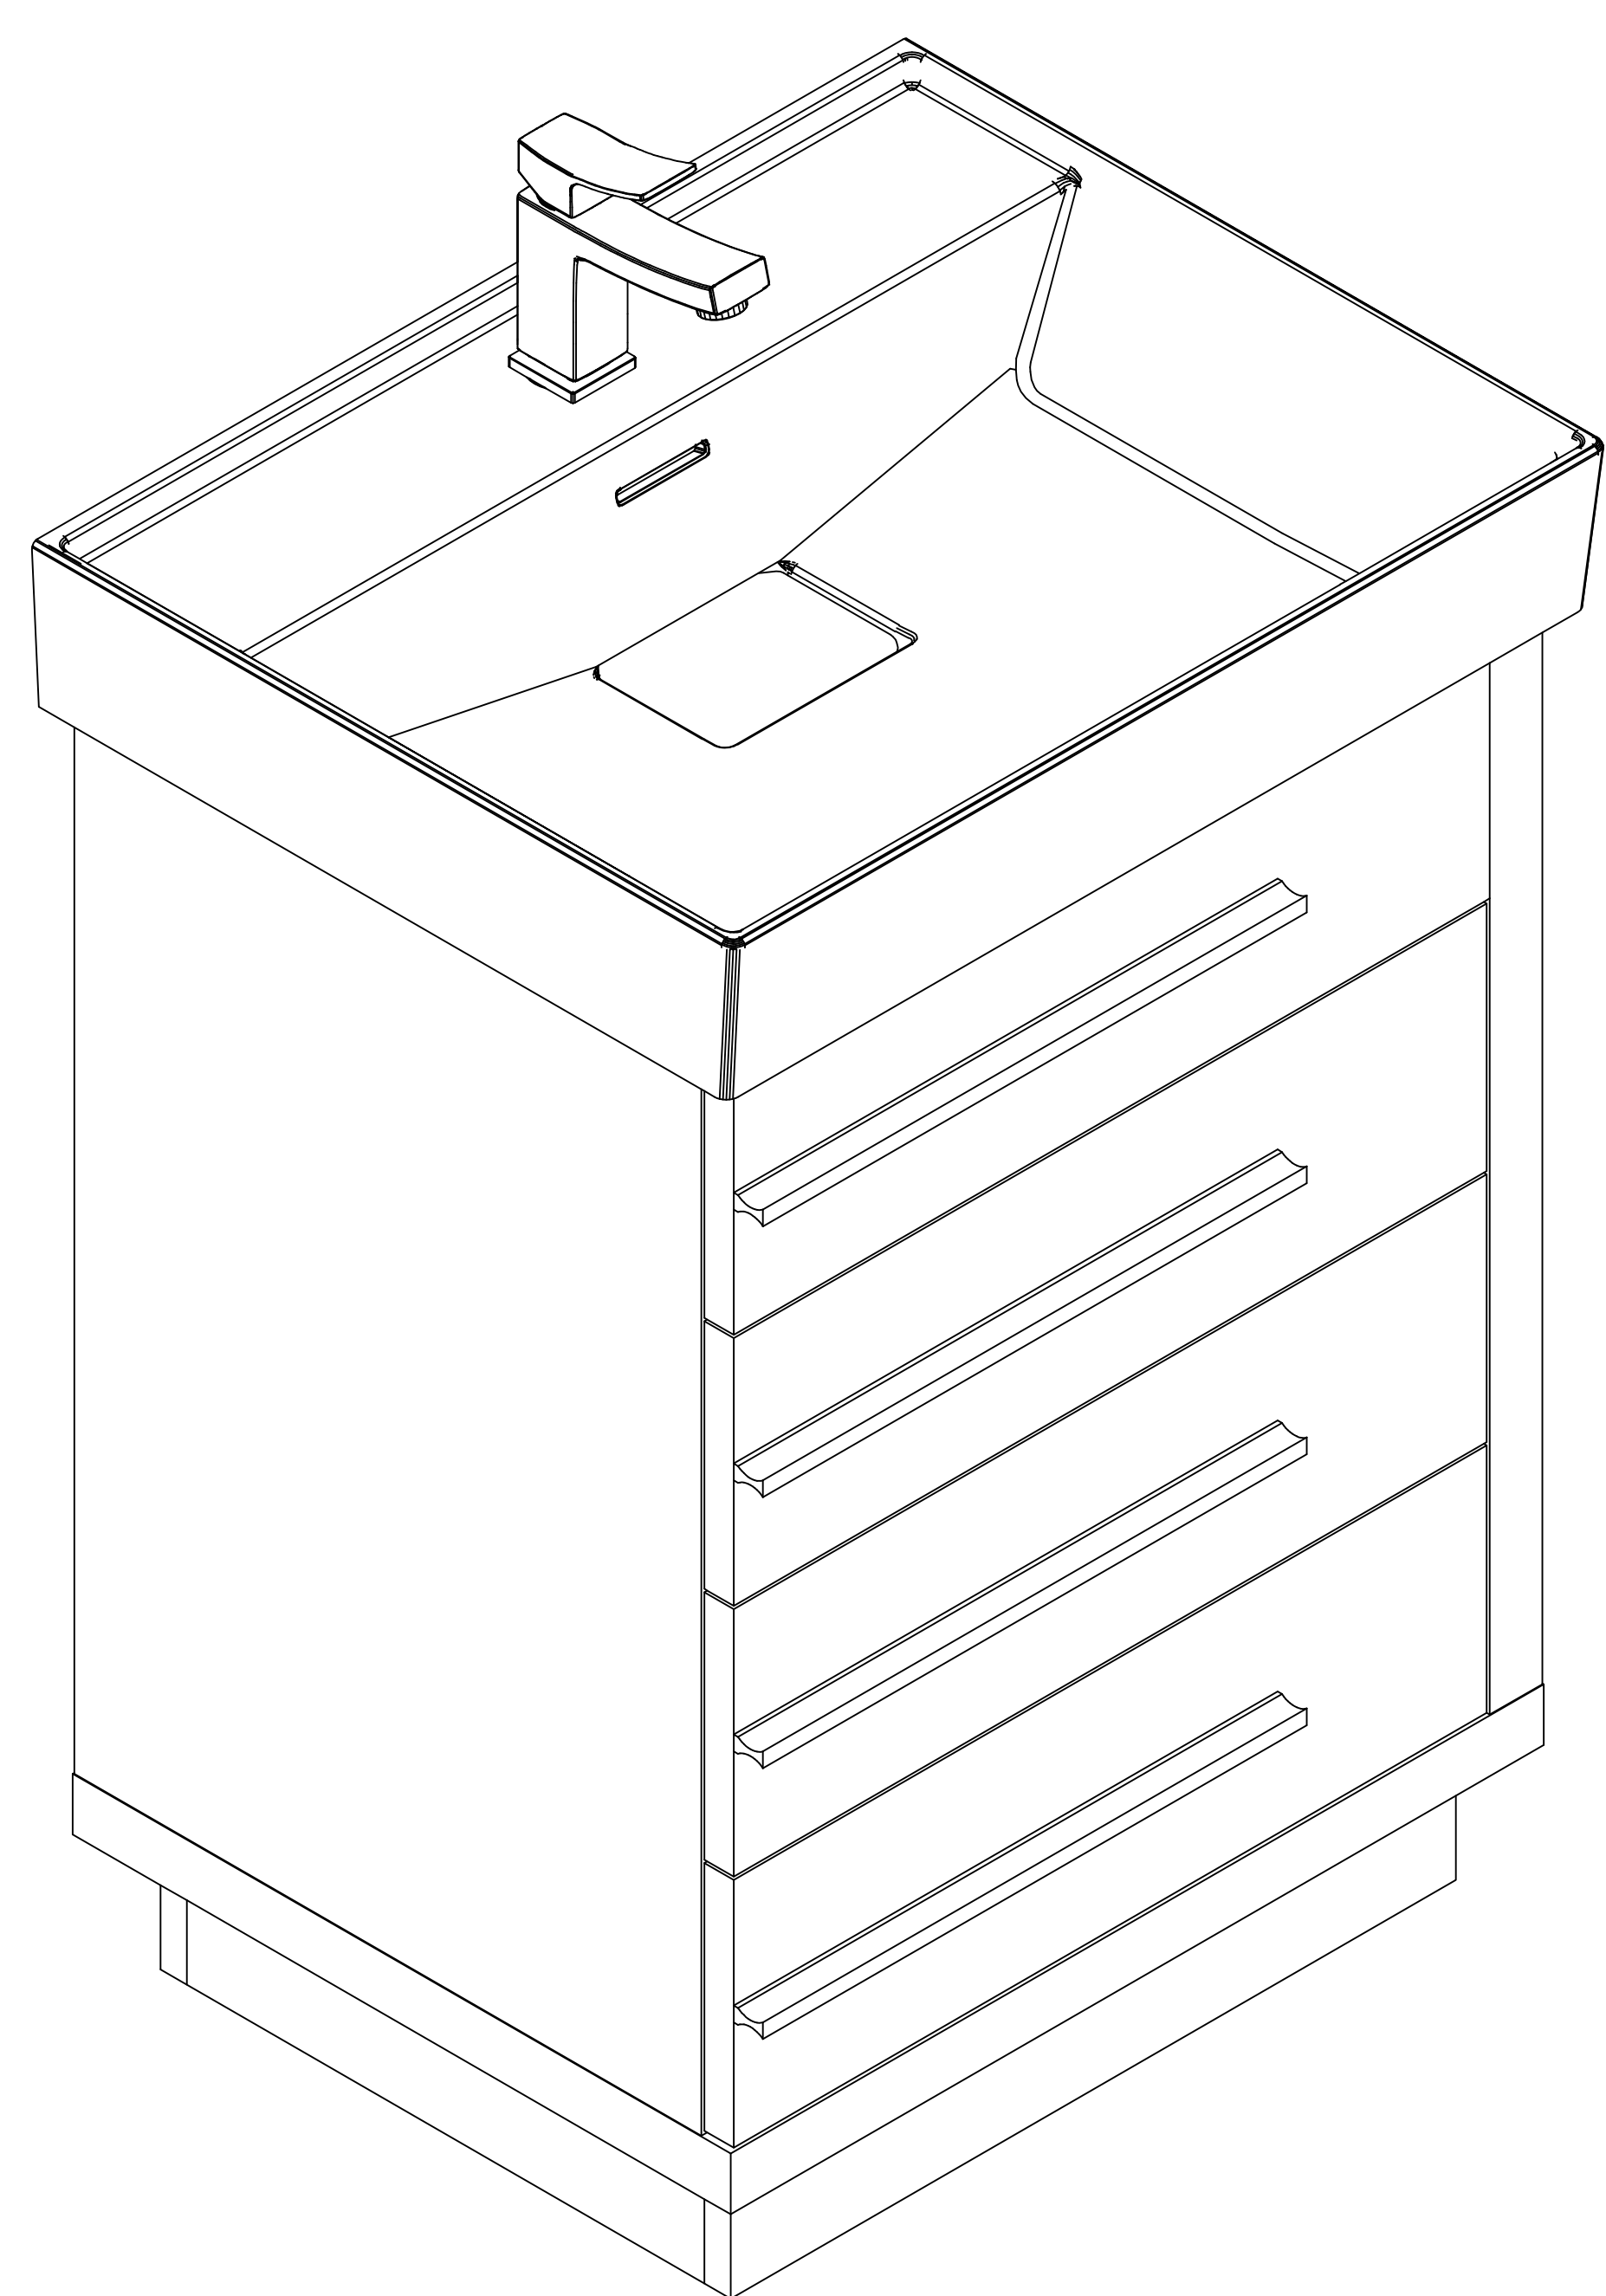

**DOMENICO 24"**

CABINET

OVERALL DIMENSIONS

21,89" x 17,72" x 33,86"

ISOMETRIC VIEW

TOP VIEW

FRONT VIEW

BACK VIEW