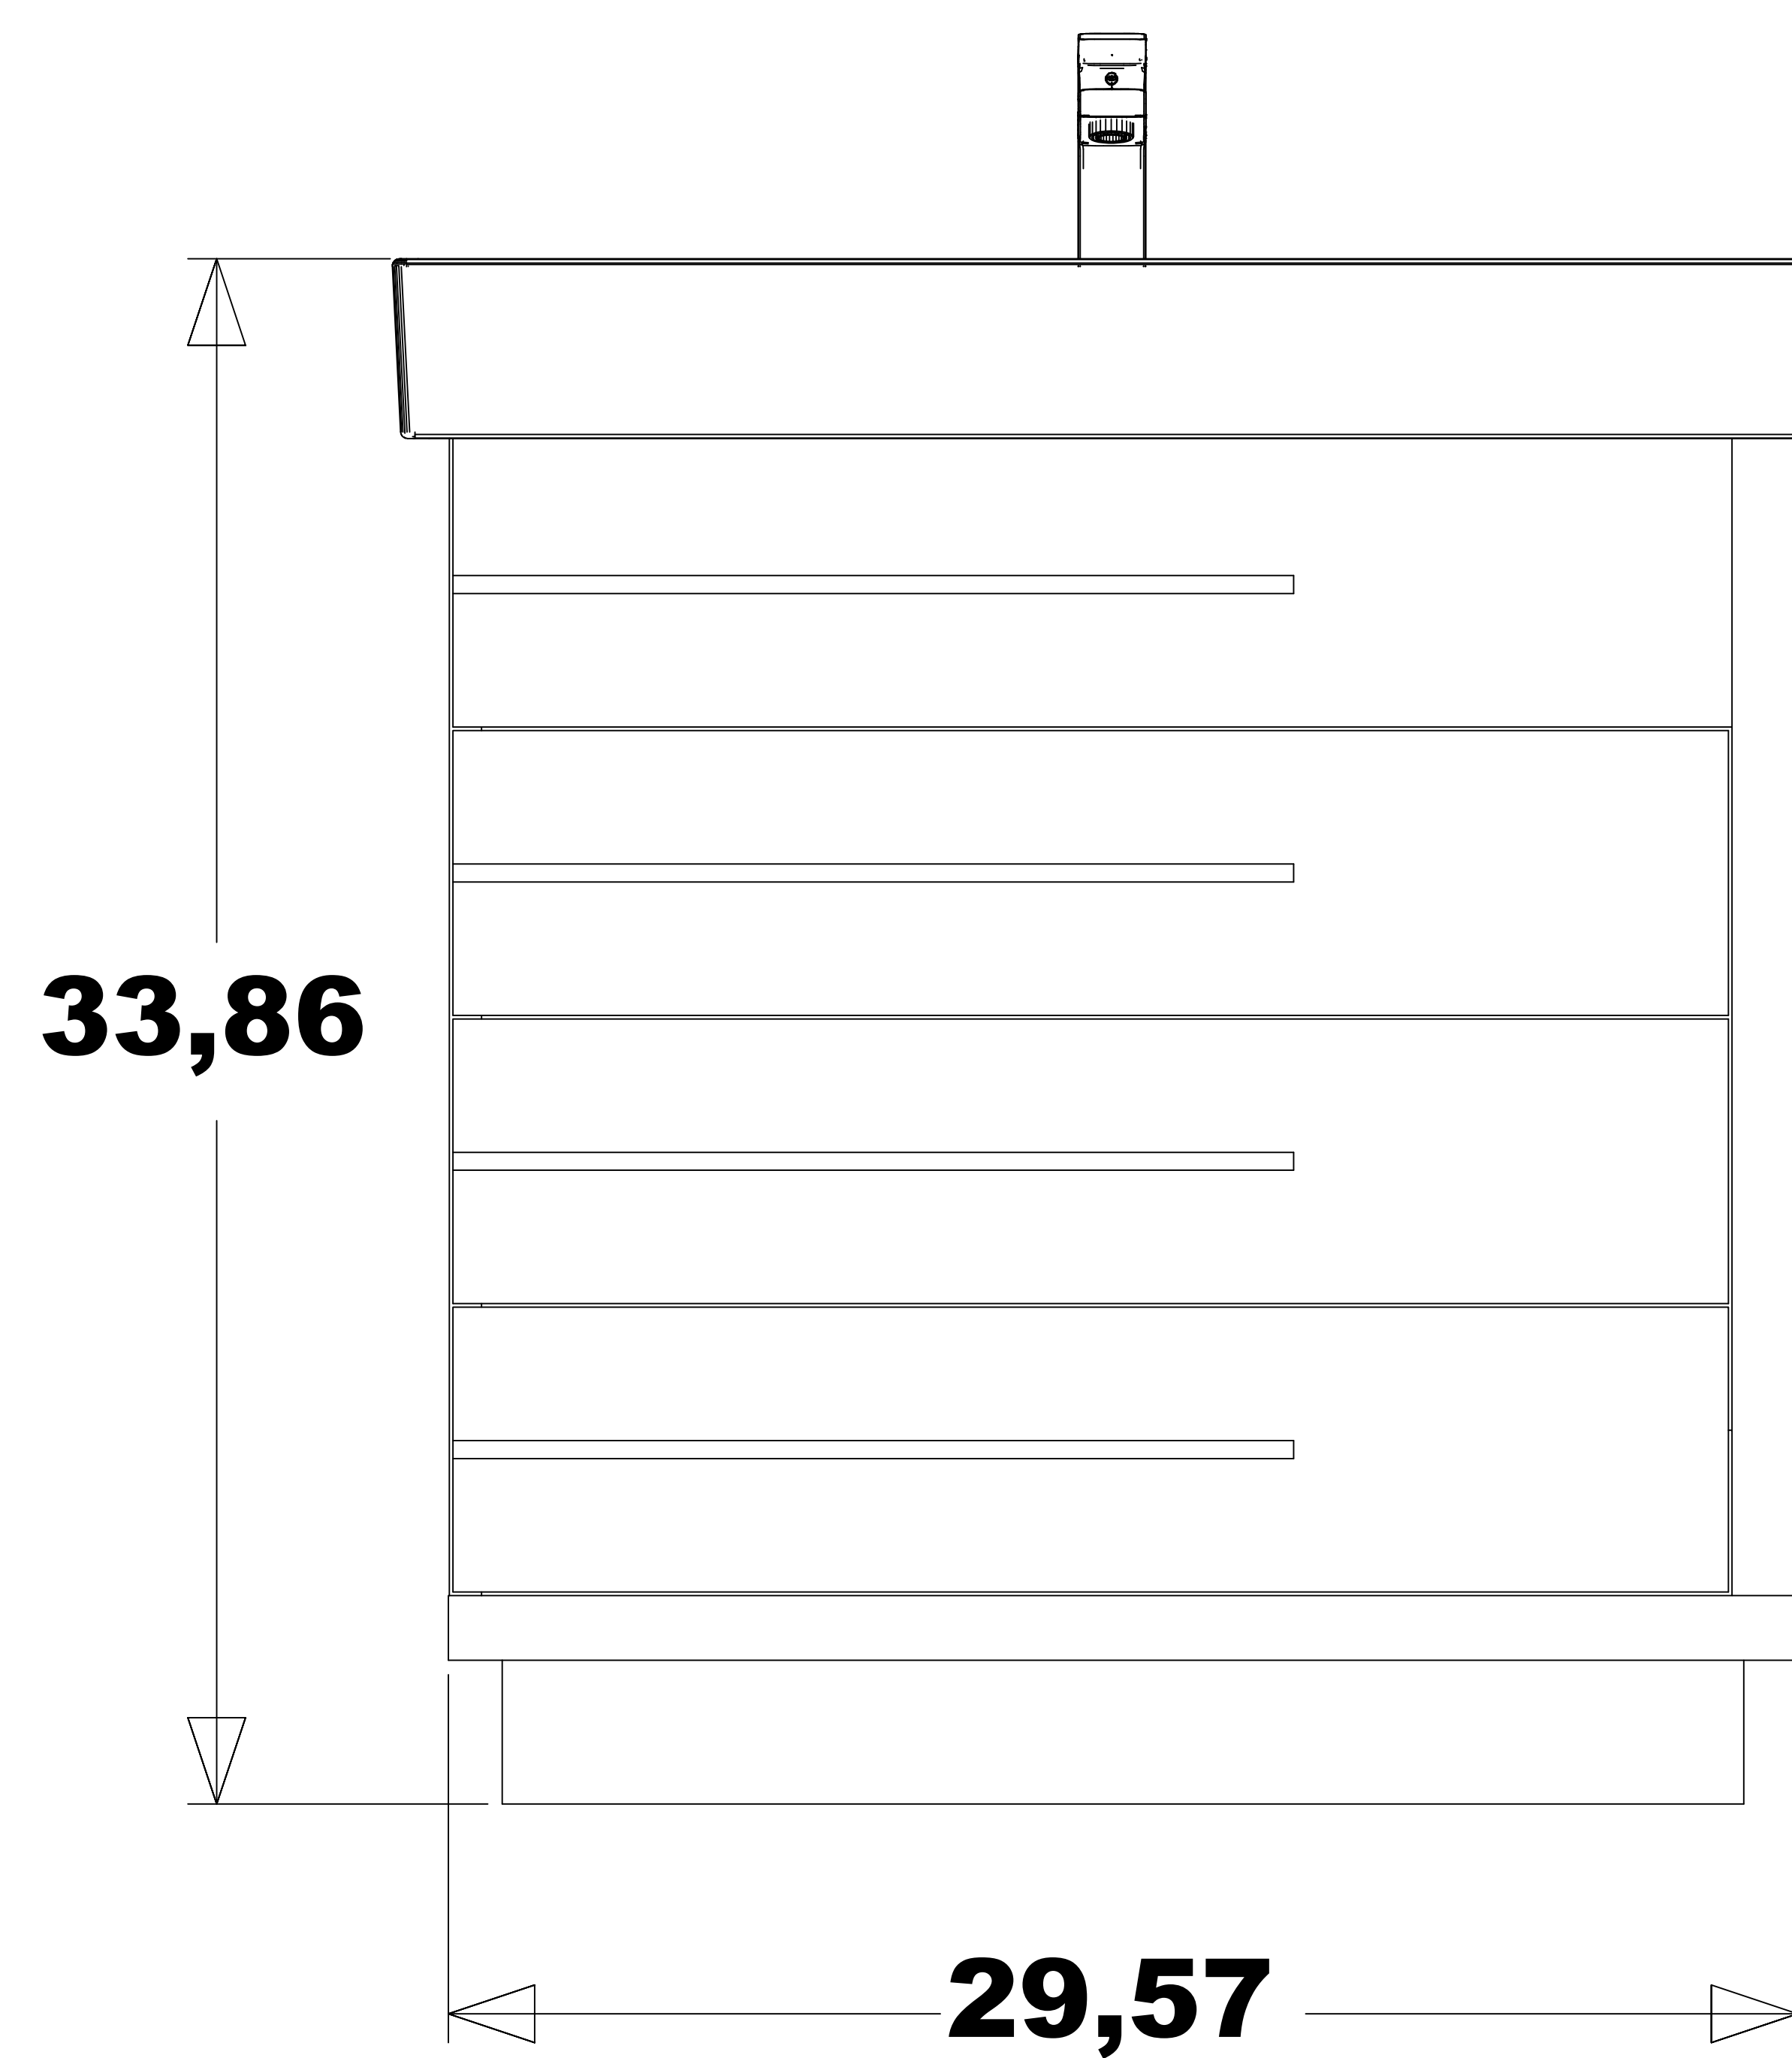

**DOMENICO 32"**

.....  
**CABINET**  
**OVERALL DIMENSIONS**  
**29,57" x 17,72" x 33,86"**

ISOMETRIC VIEW

TOP VIEW

FRONT VIEW

BACK VIEW