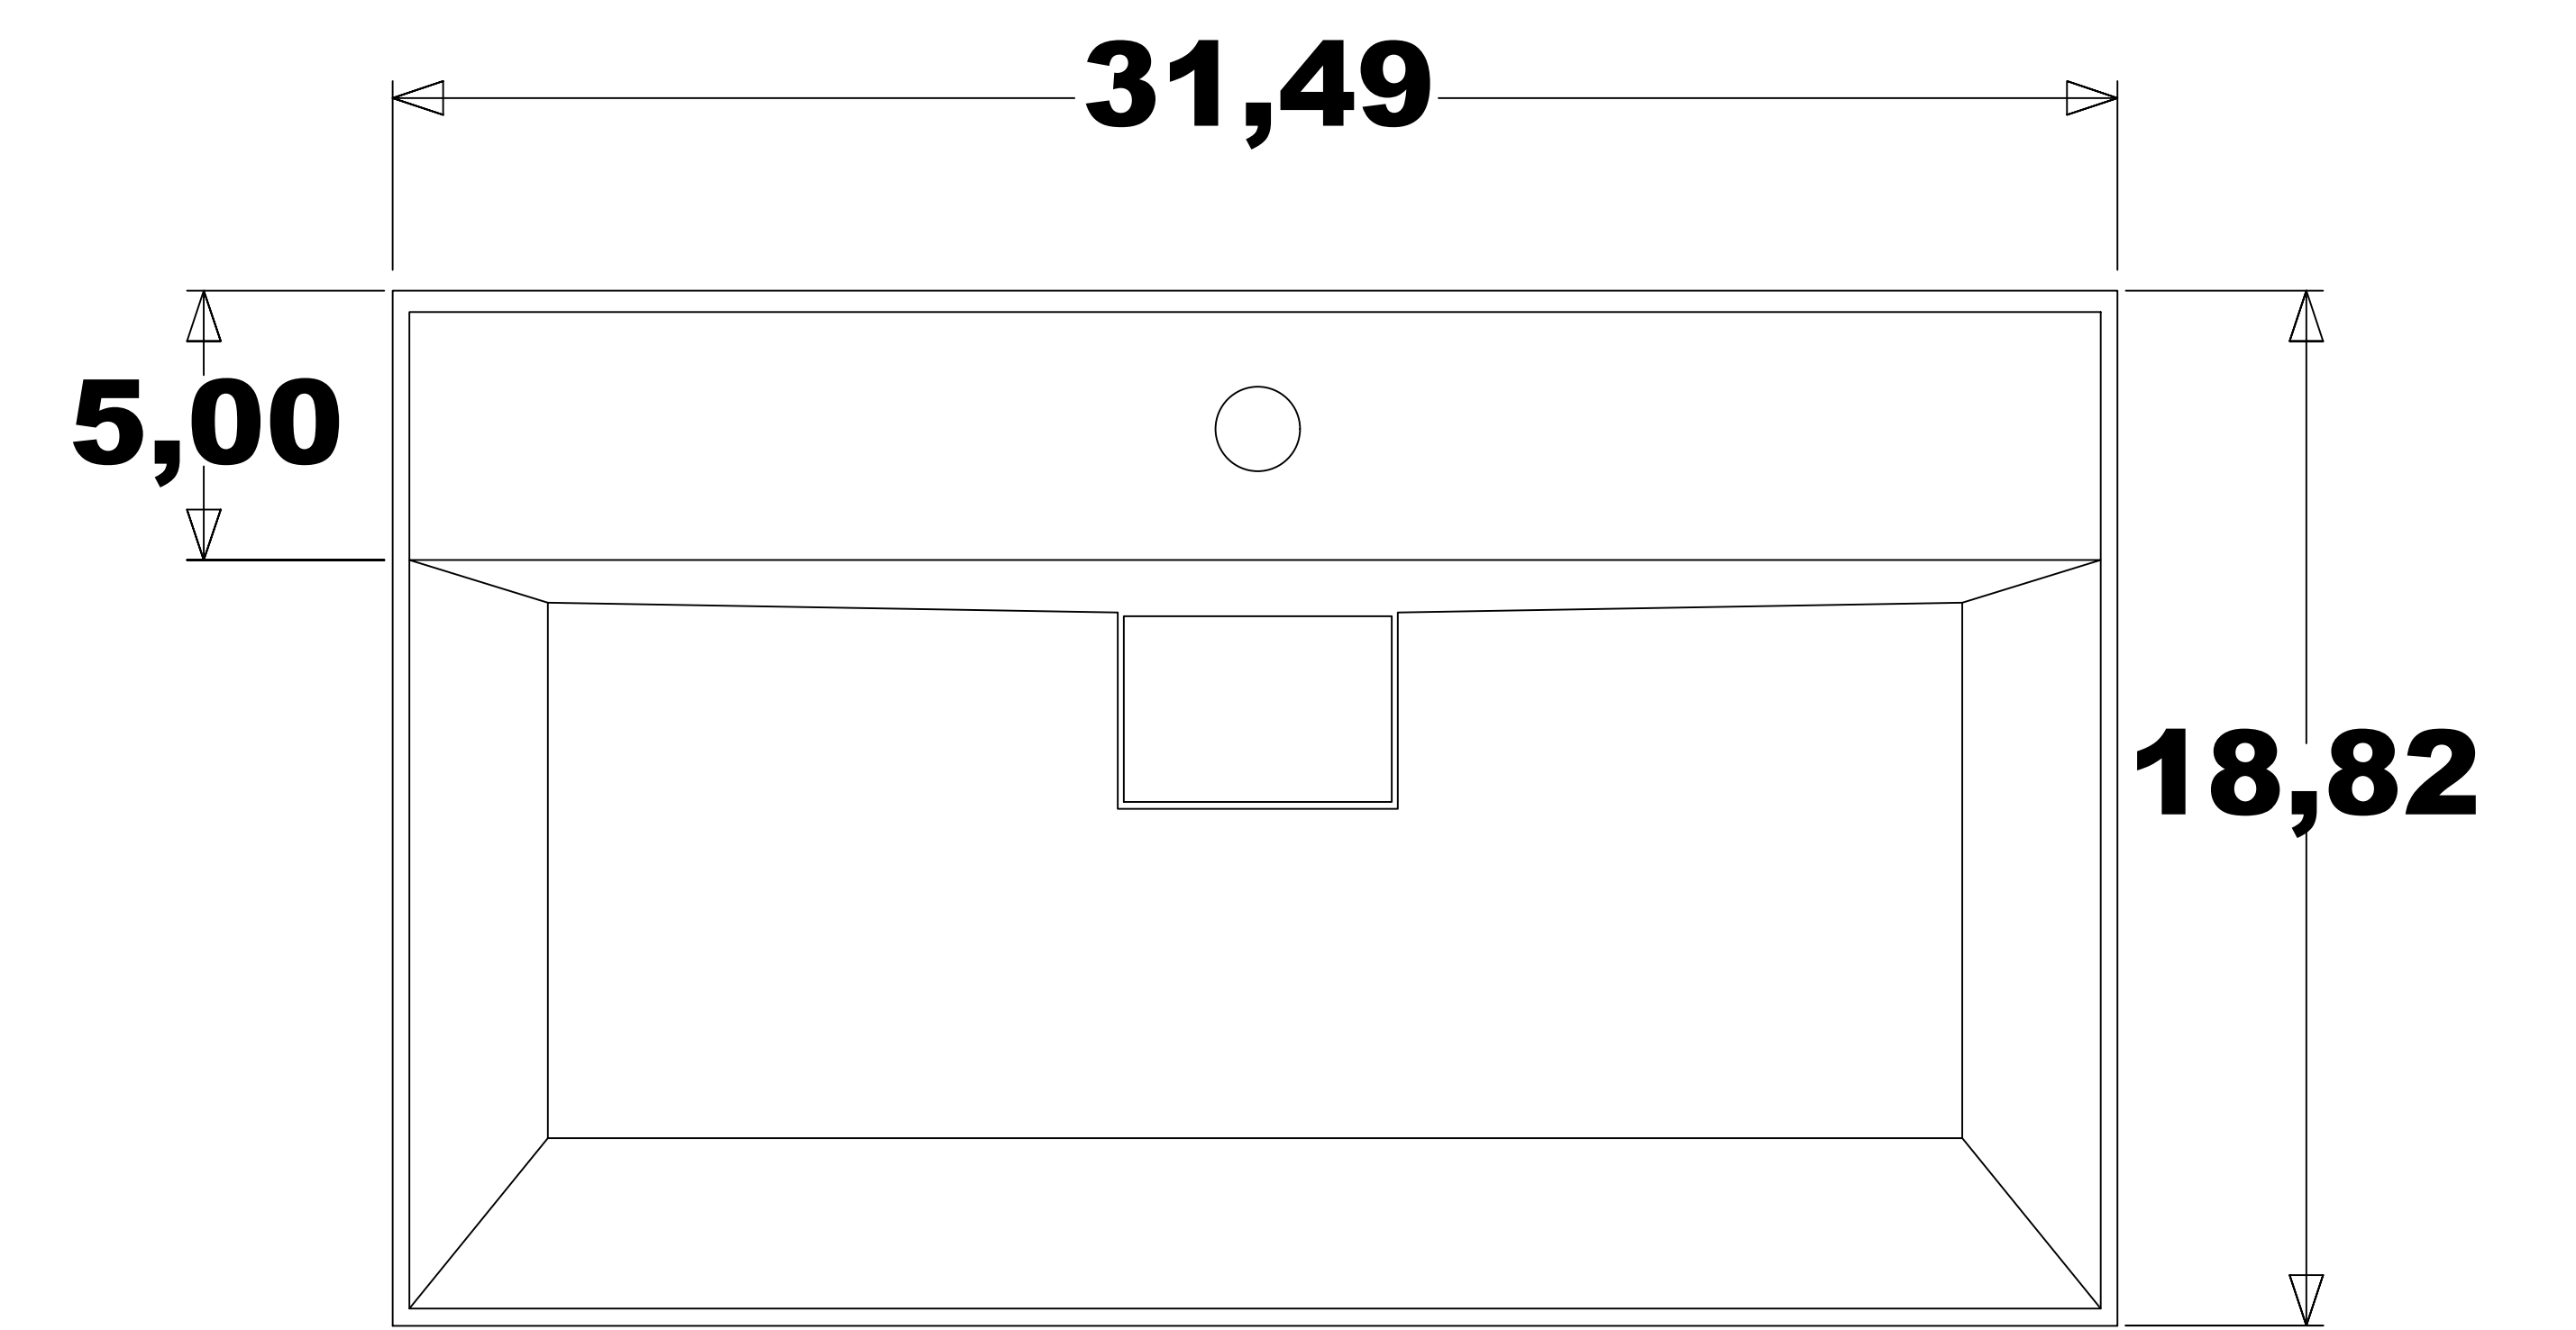

**DOMENICO 32"**

.....  
**CABINET**  
**OVERALL DIMENSIONS**  
**29,57" x 17,72" x 33,86"**

ISOMETRIC VIEW

TOP VIEW

FRONT VIEW

BACK VIEW