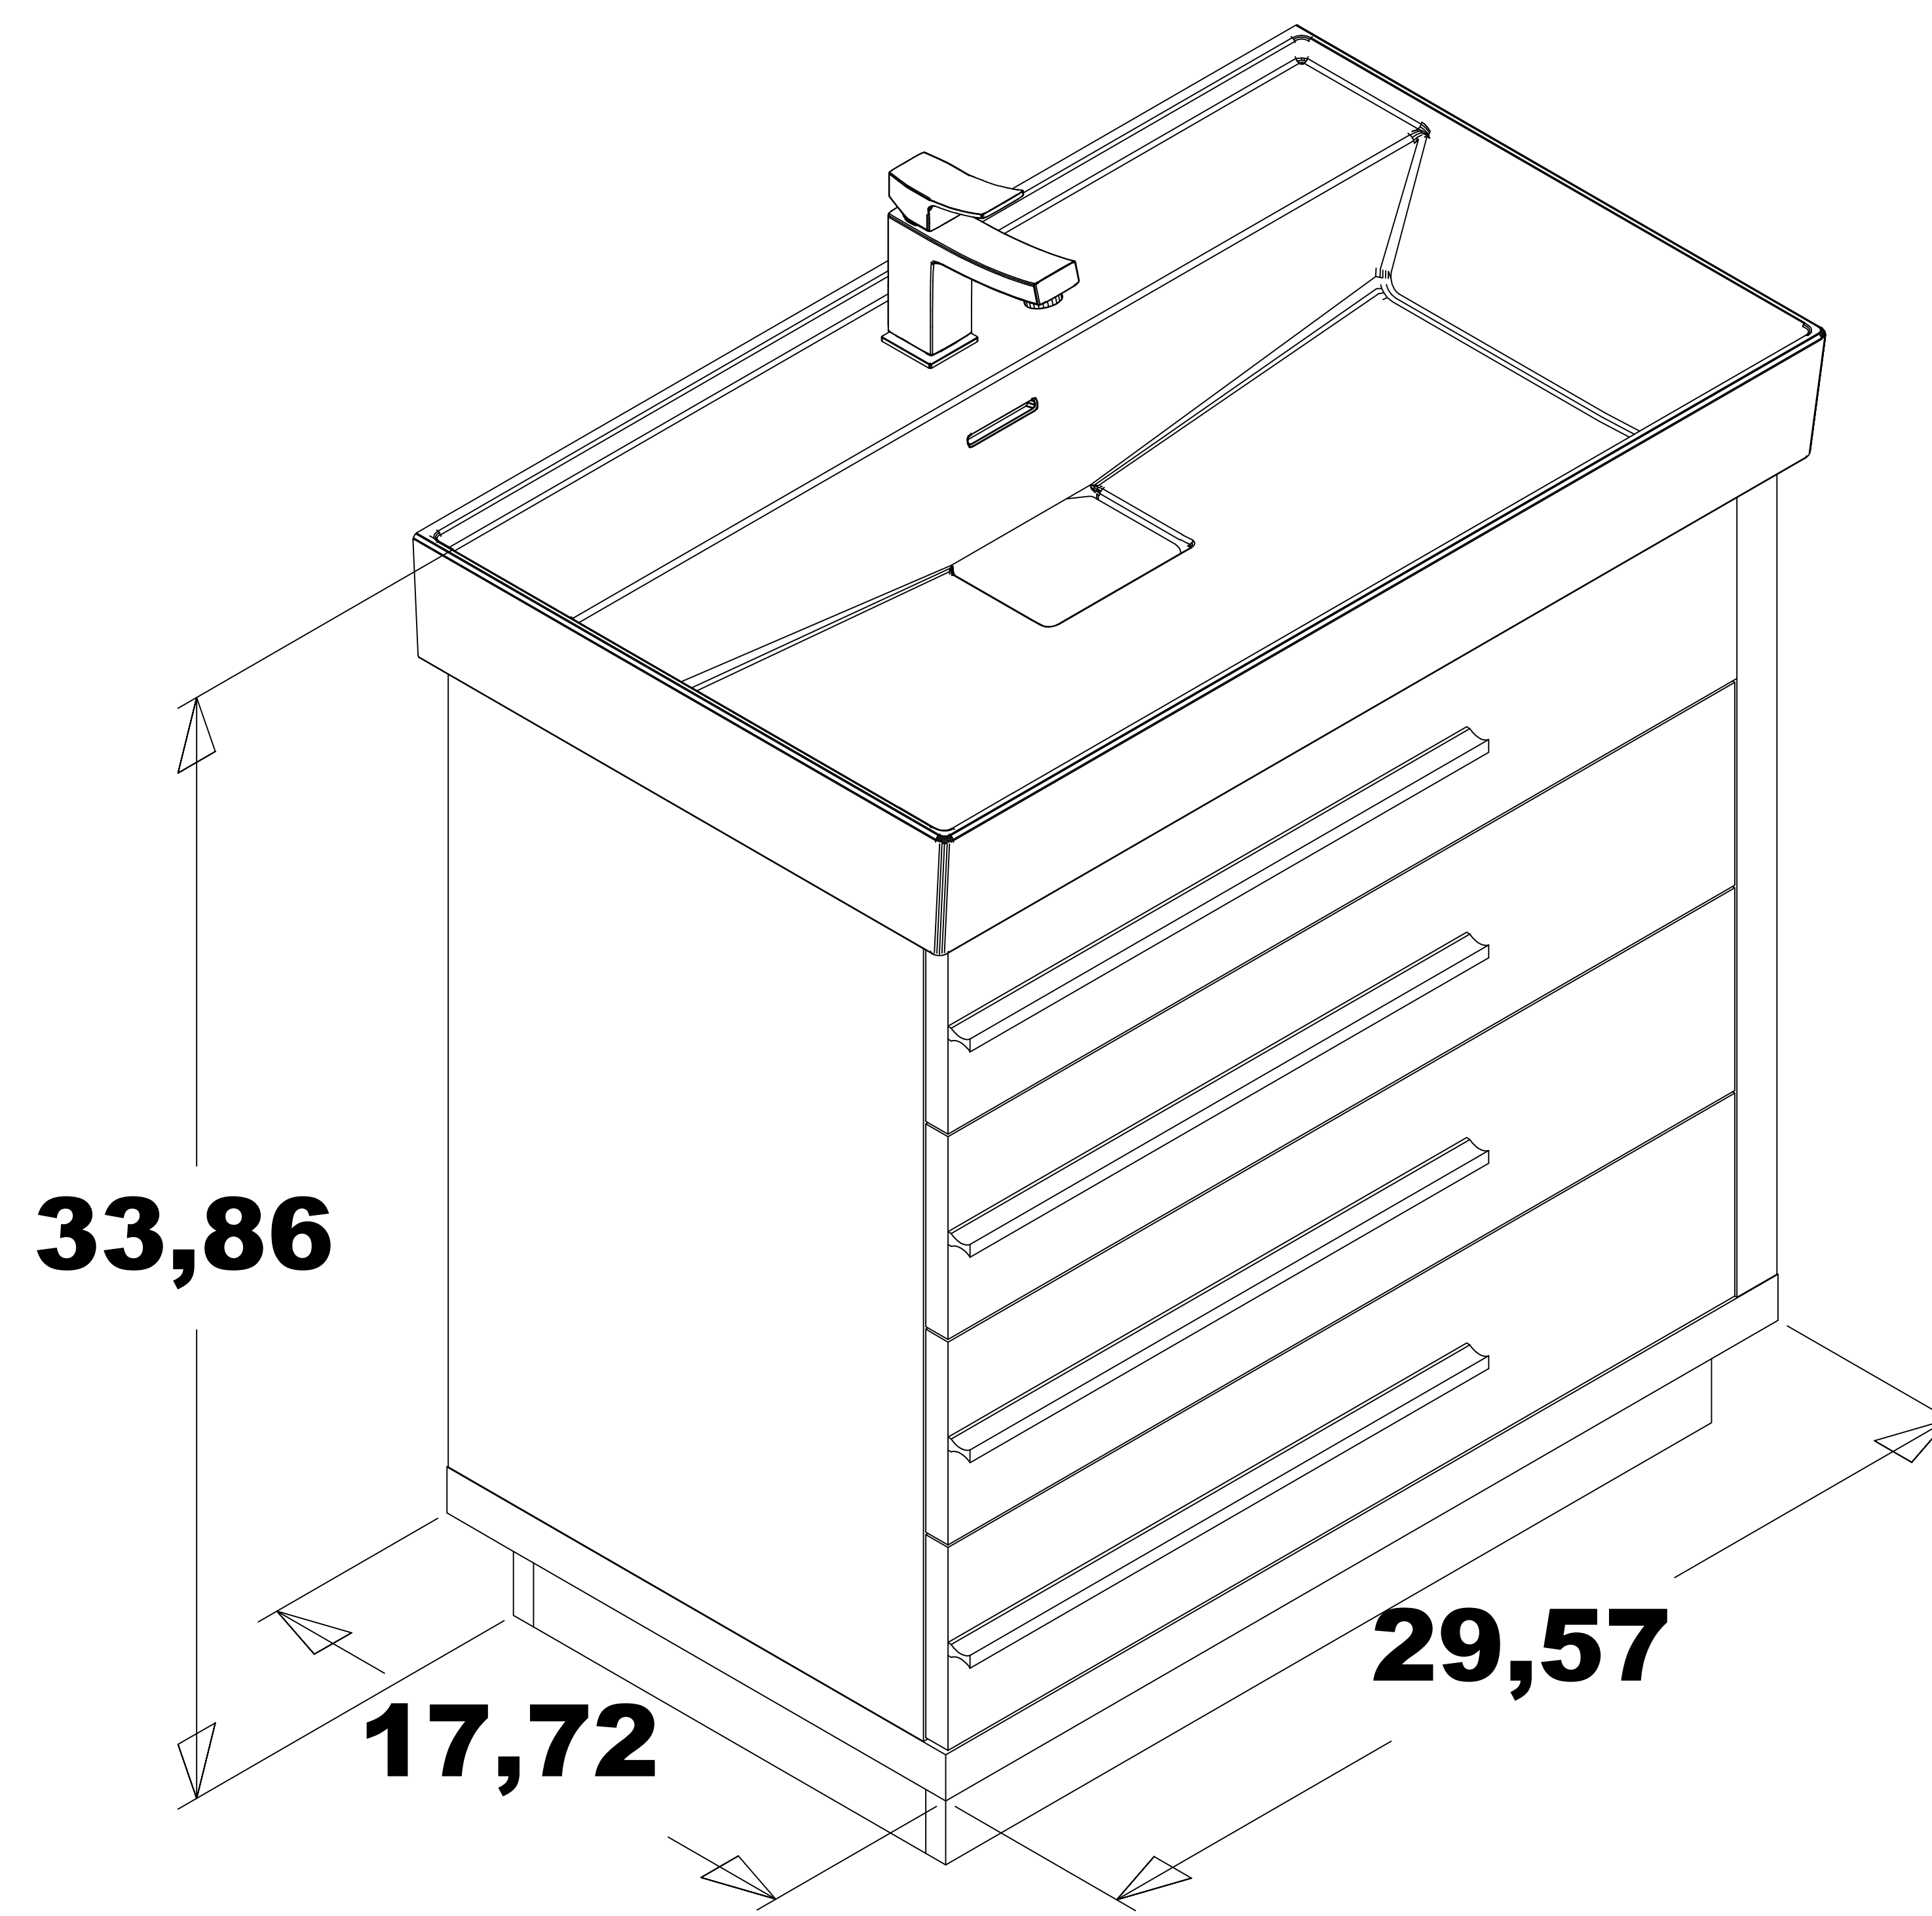

**DOMENICO 32"**

.....  
**CABINET**  
**OVERALL DIMENSIONS**  
**29,57" x 17,72" x 33,86"**

ISOMETRIC VIEW

TOP VIEW

FRONT VIEW

BACK VIEW