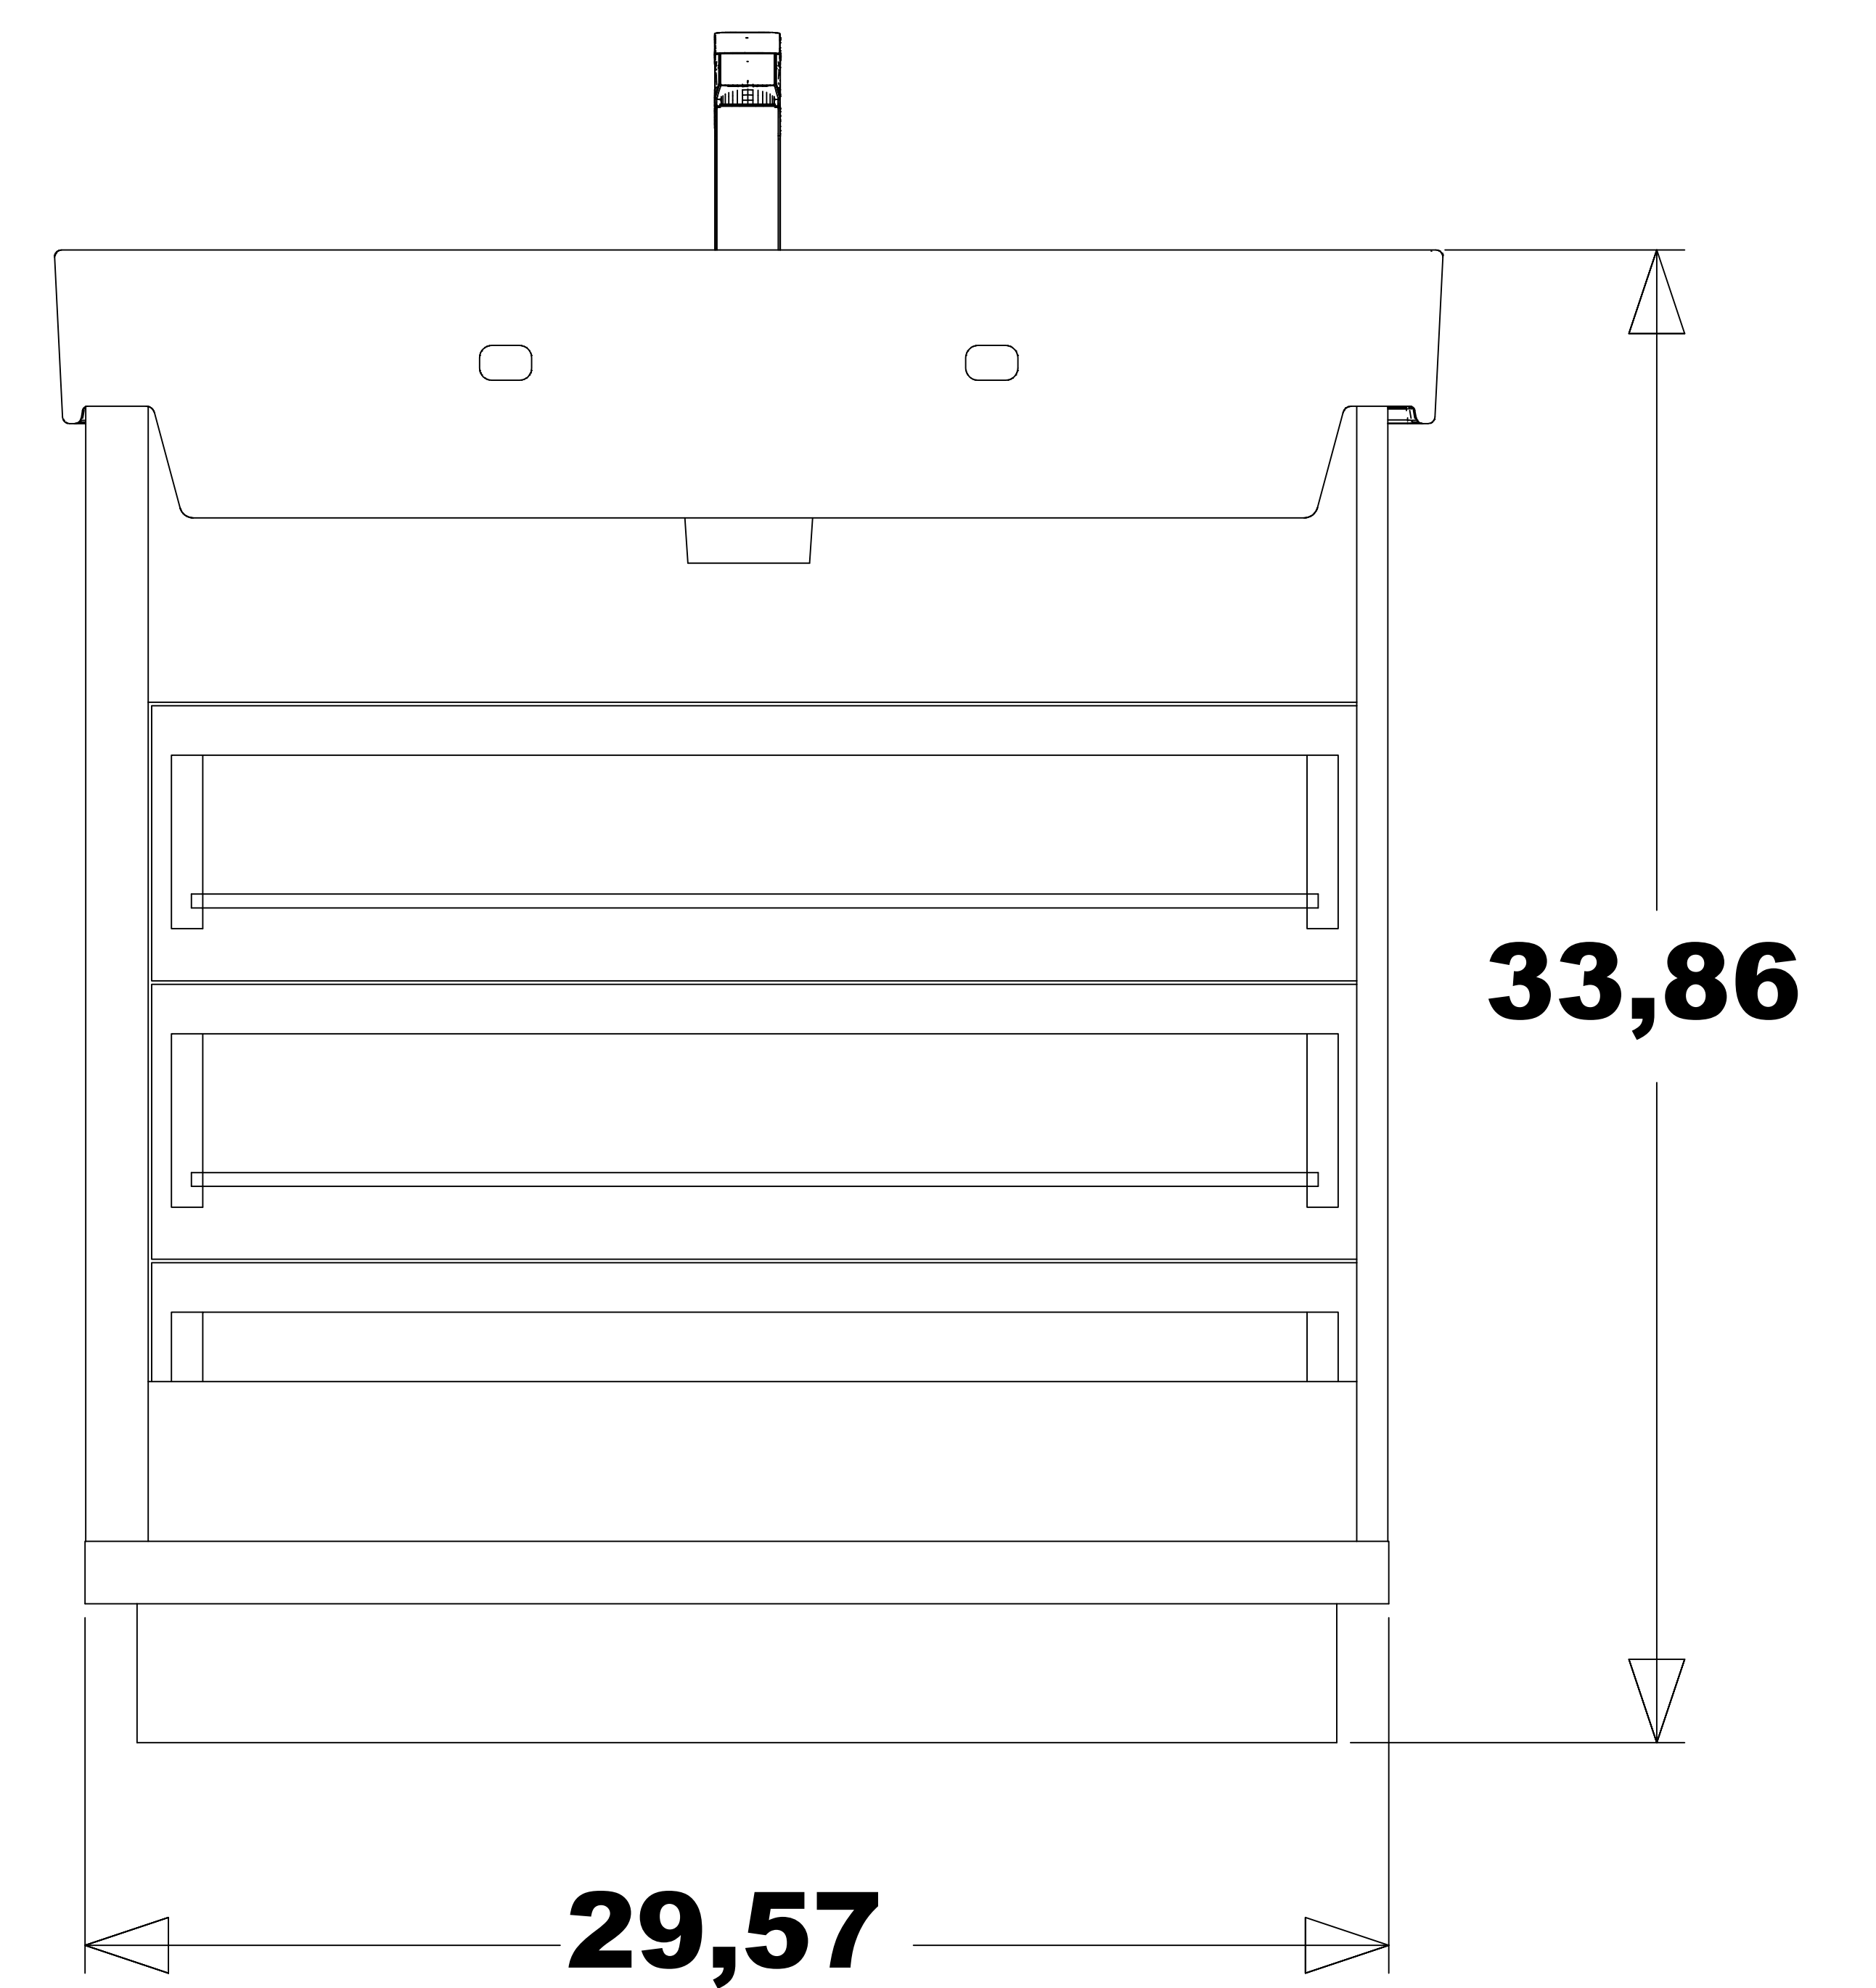

**DOMENICO 32"**

.....  
**CABINET**  
**OVERALL DIMENSIONS**  
**29,57" x 17,72" x 33,86"**

ISOMETRIC VIEW

TOP VIEW

FRONT VIEW

BACK VIEW