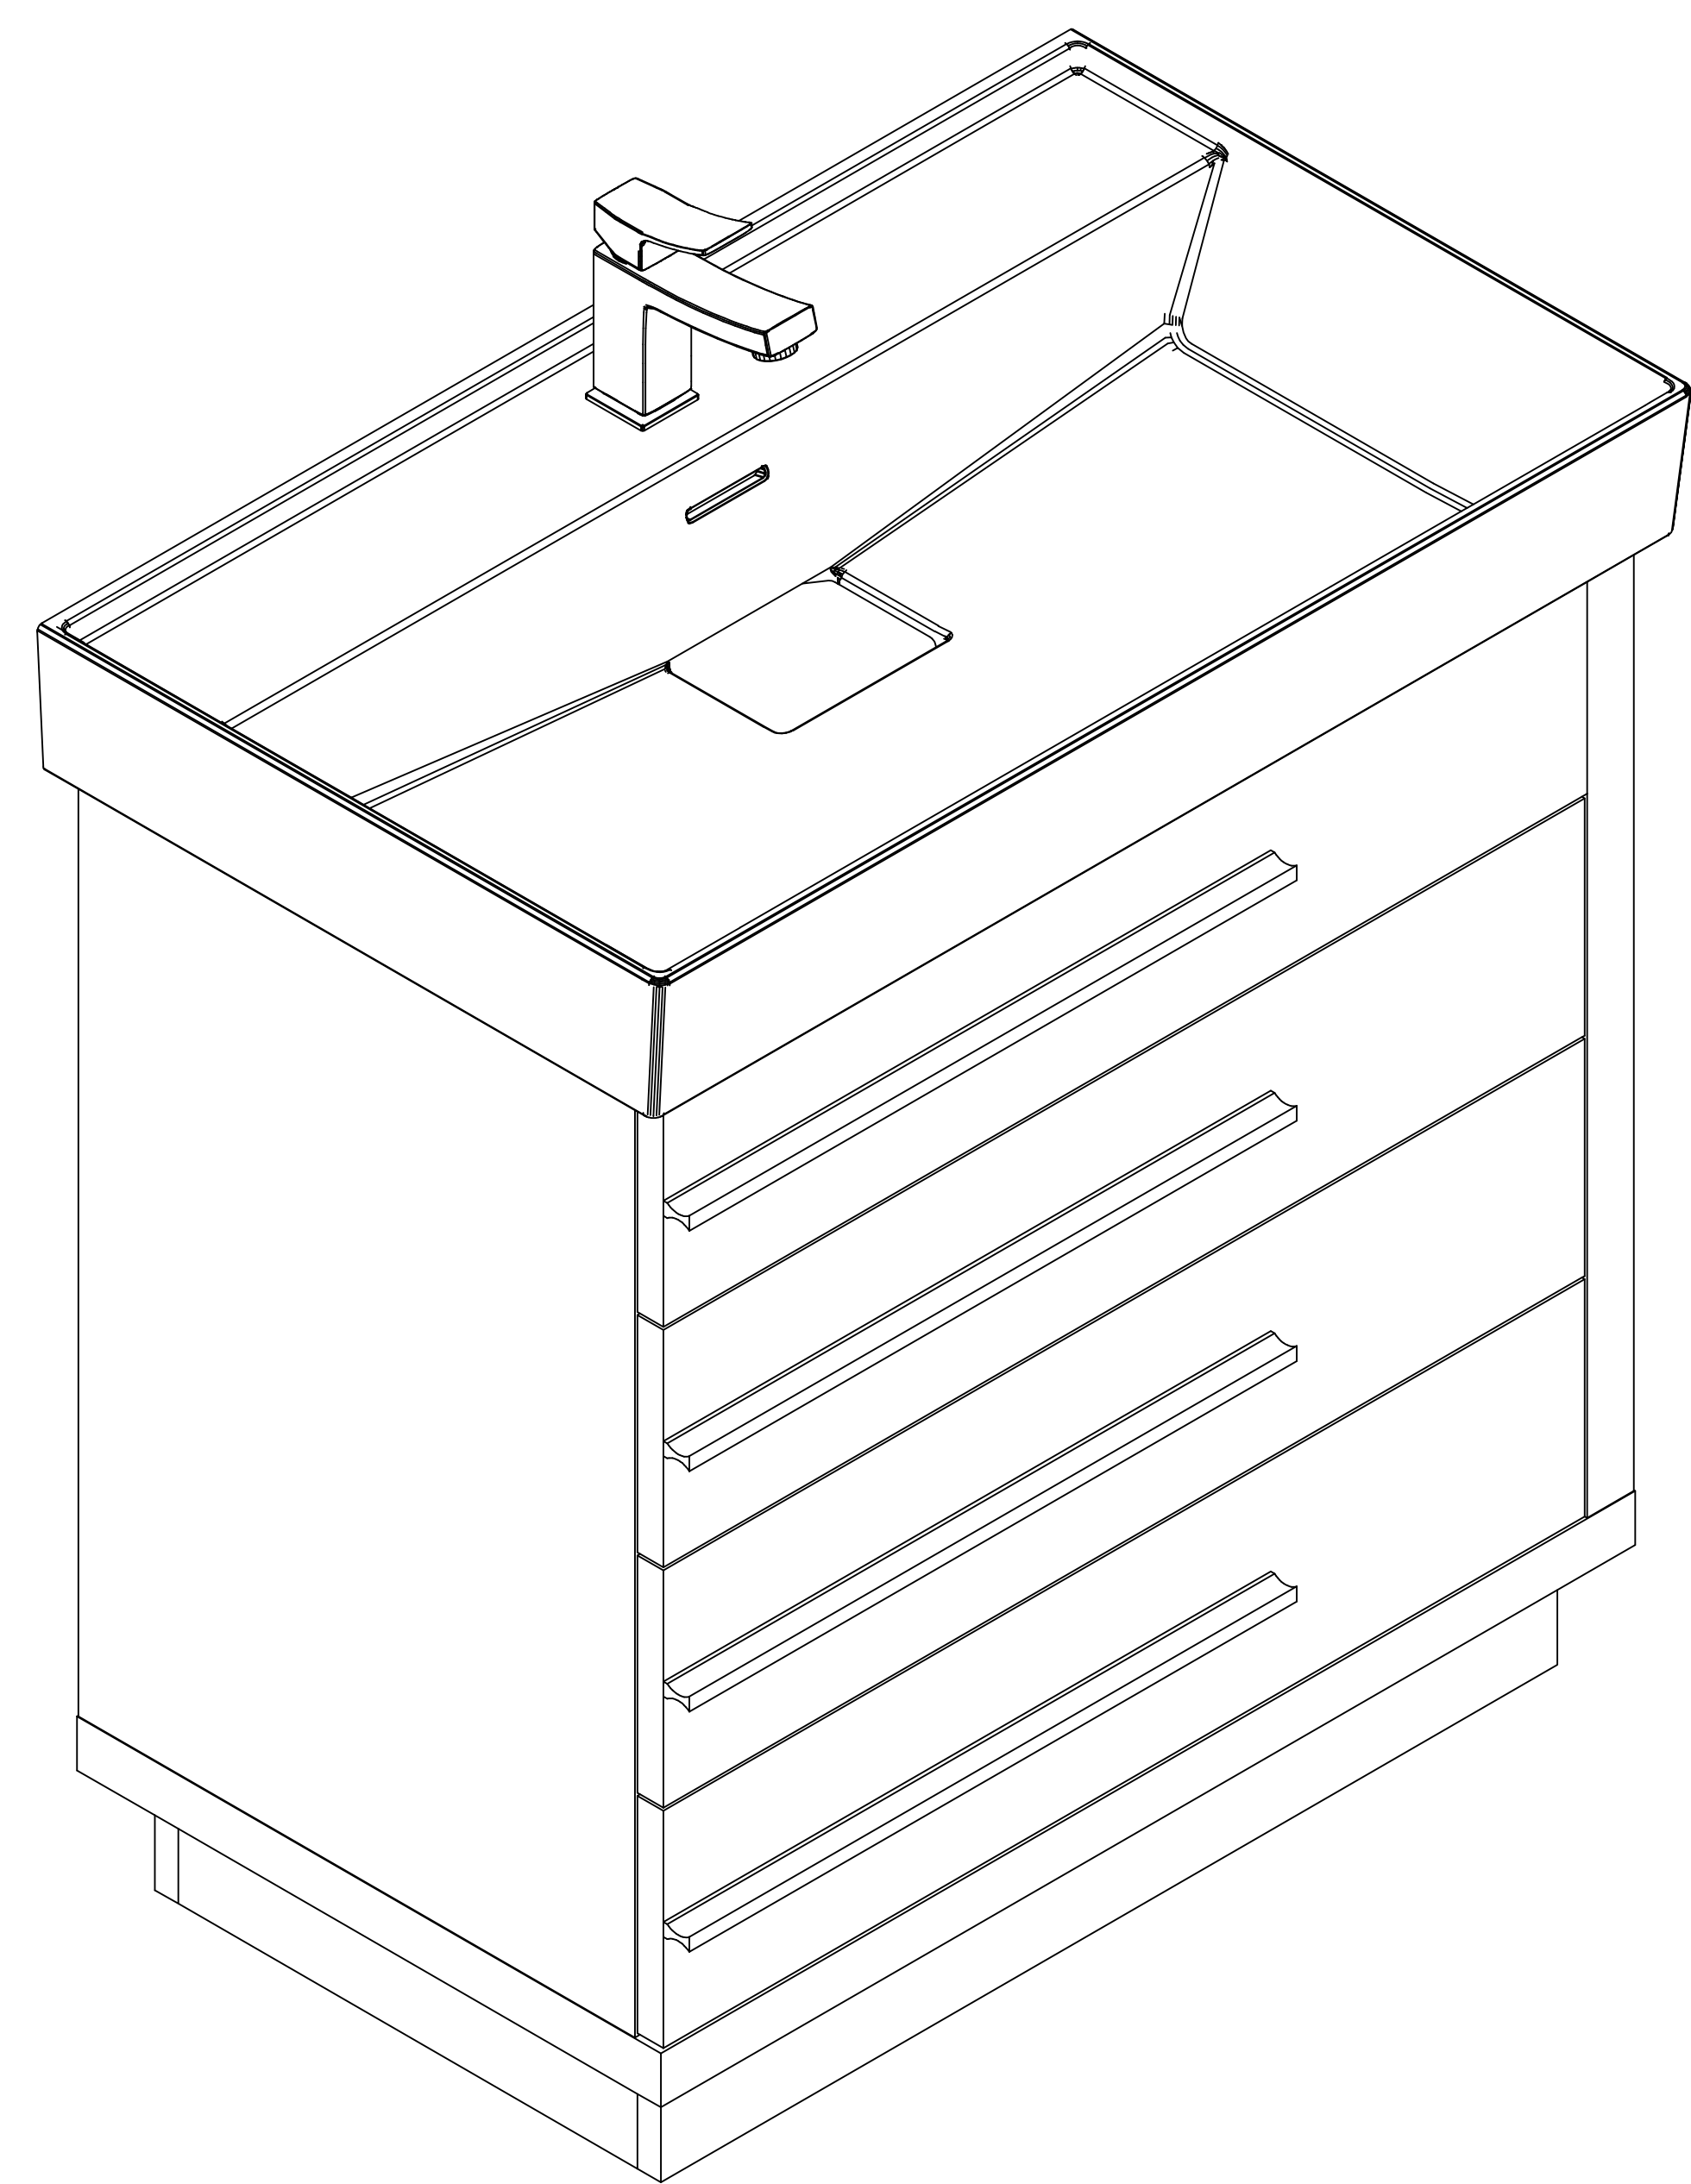

**DOMENICO 32"**

.....  
**CABINET**  
**OVERALL DIMENSIONS**  
**29,57" x 17,72" x 33,86"**

ISOMETRIC VIEW

TOP VIEW

FRONT VIEW

BACK VIEW