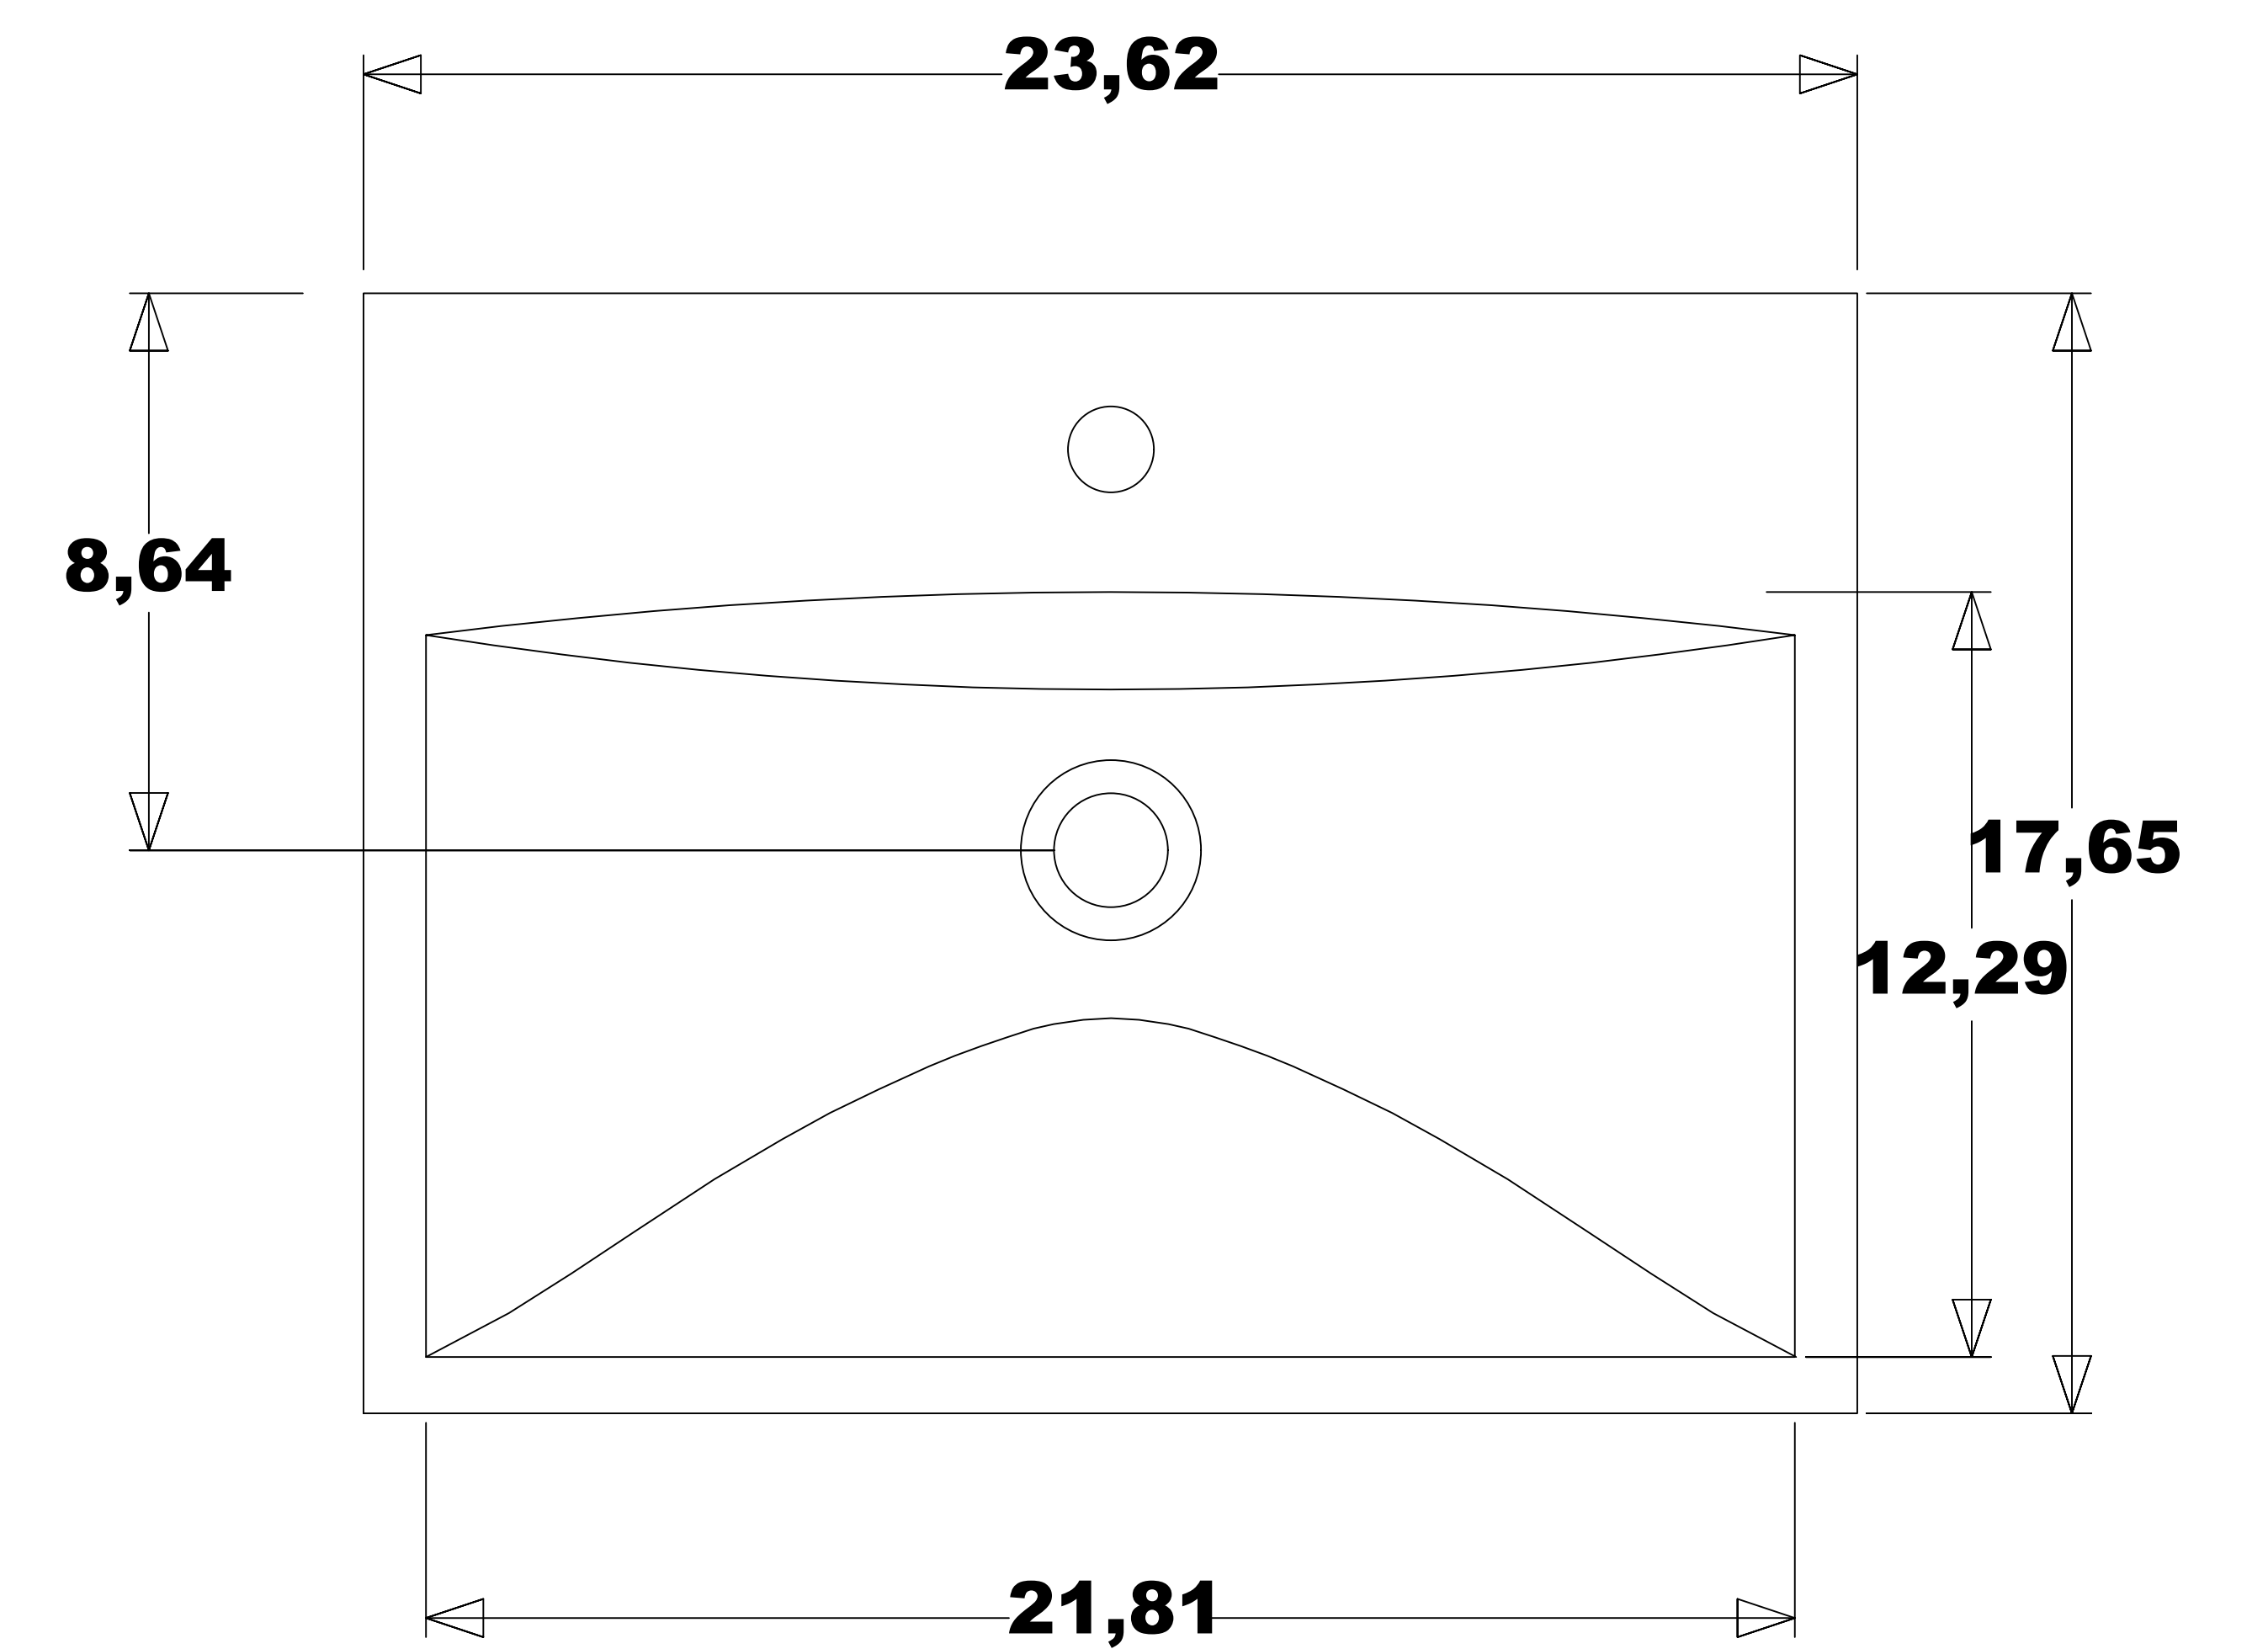

ELKE 24"

CABINET
OVERALL DIMENSIONS
21,85" x 17,44" x 19,72"

ISOMETRIC VIEW

TOP VIEW

FRONT VIEW

BACK VIEW