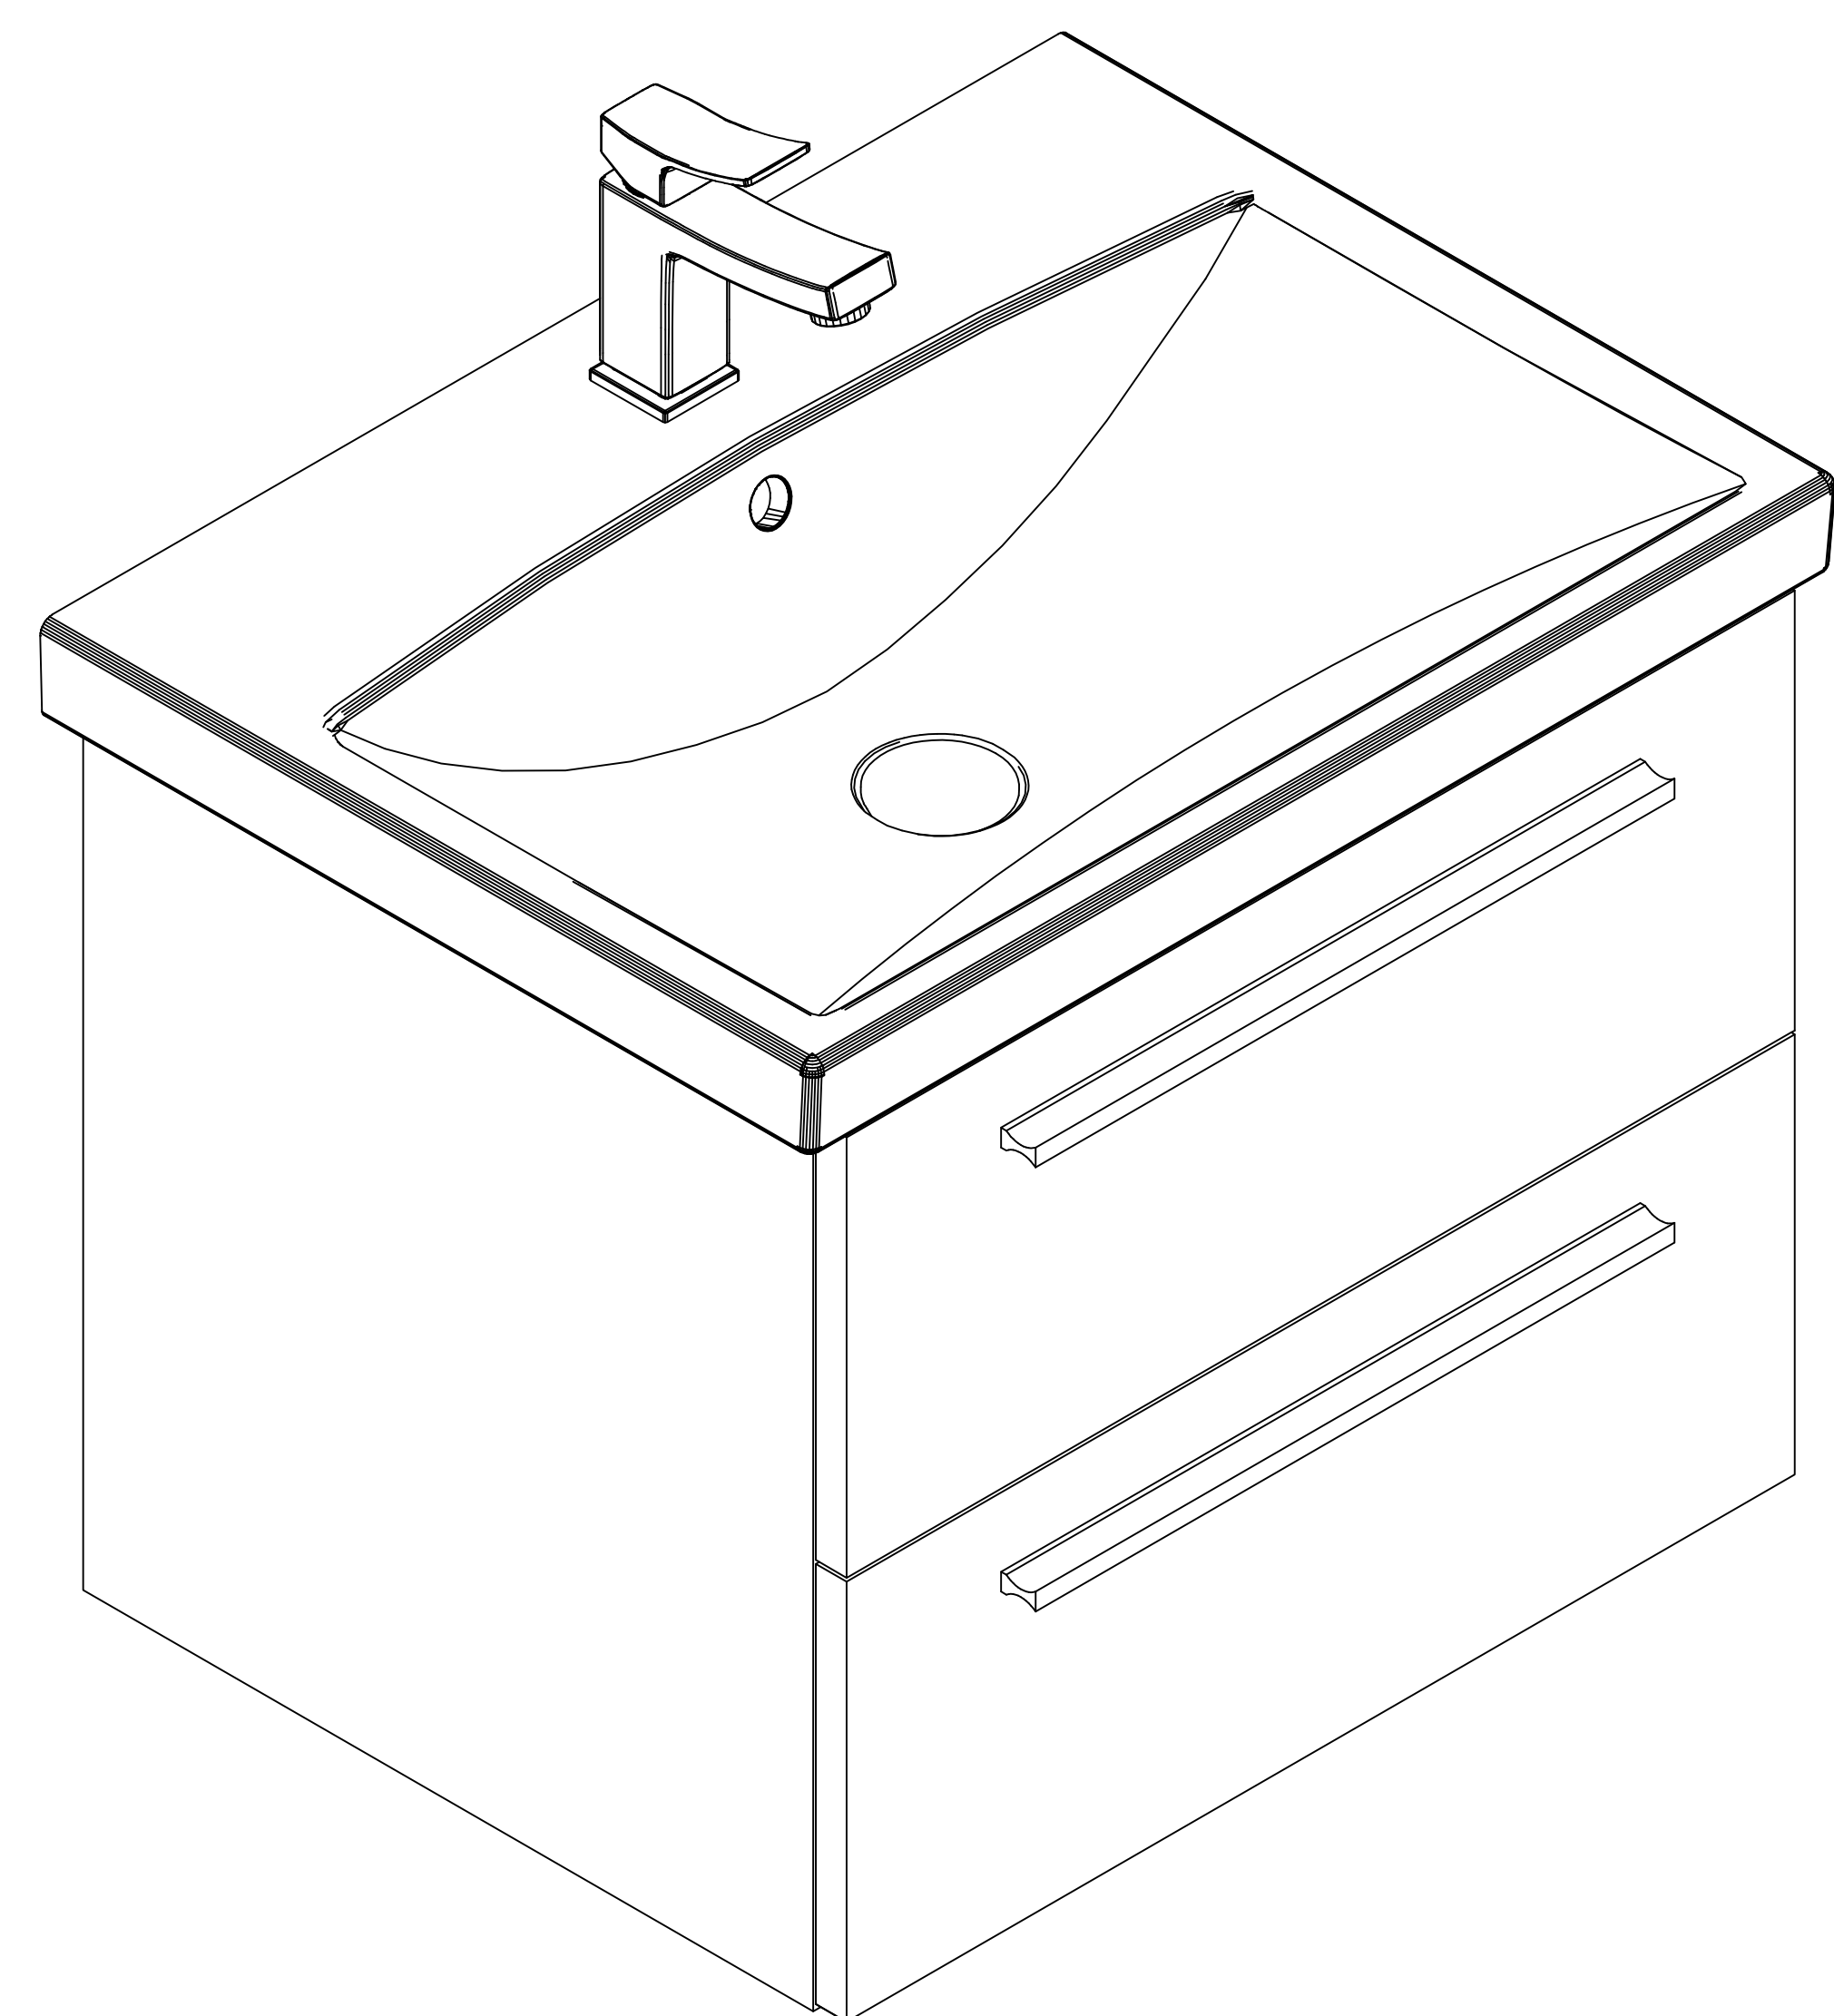

ELKE 24"

CABINET
OVERALL DIMENSIONS
21,85" x 17,44" x 19,72"

ISOMETRIC VIEW

TOP VIEW

FRONT VIEW

BACK VIEW