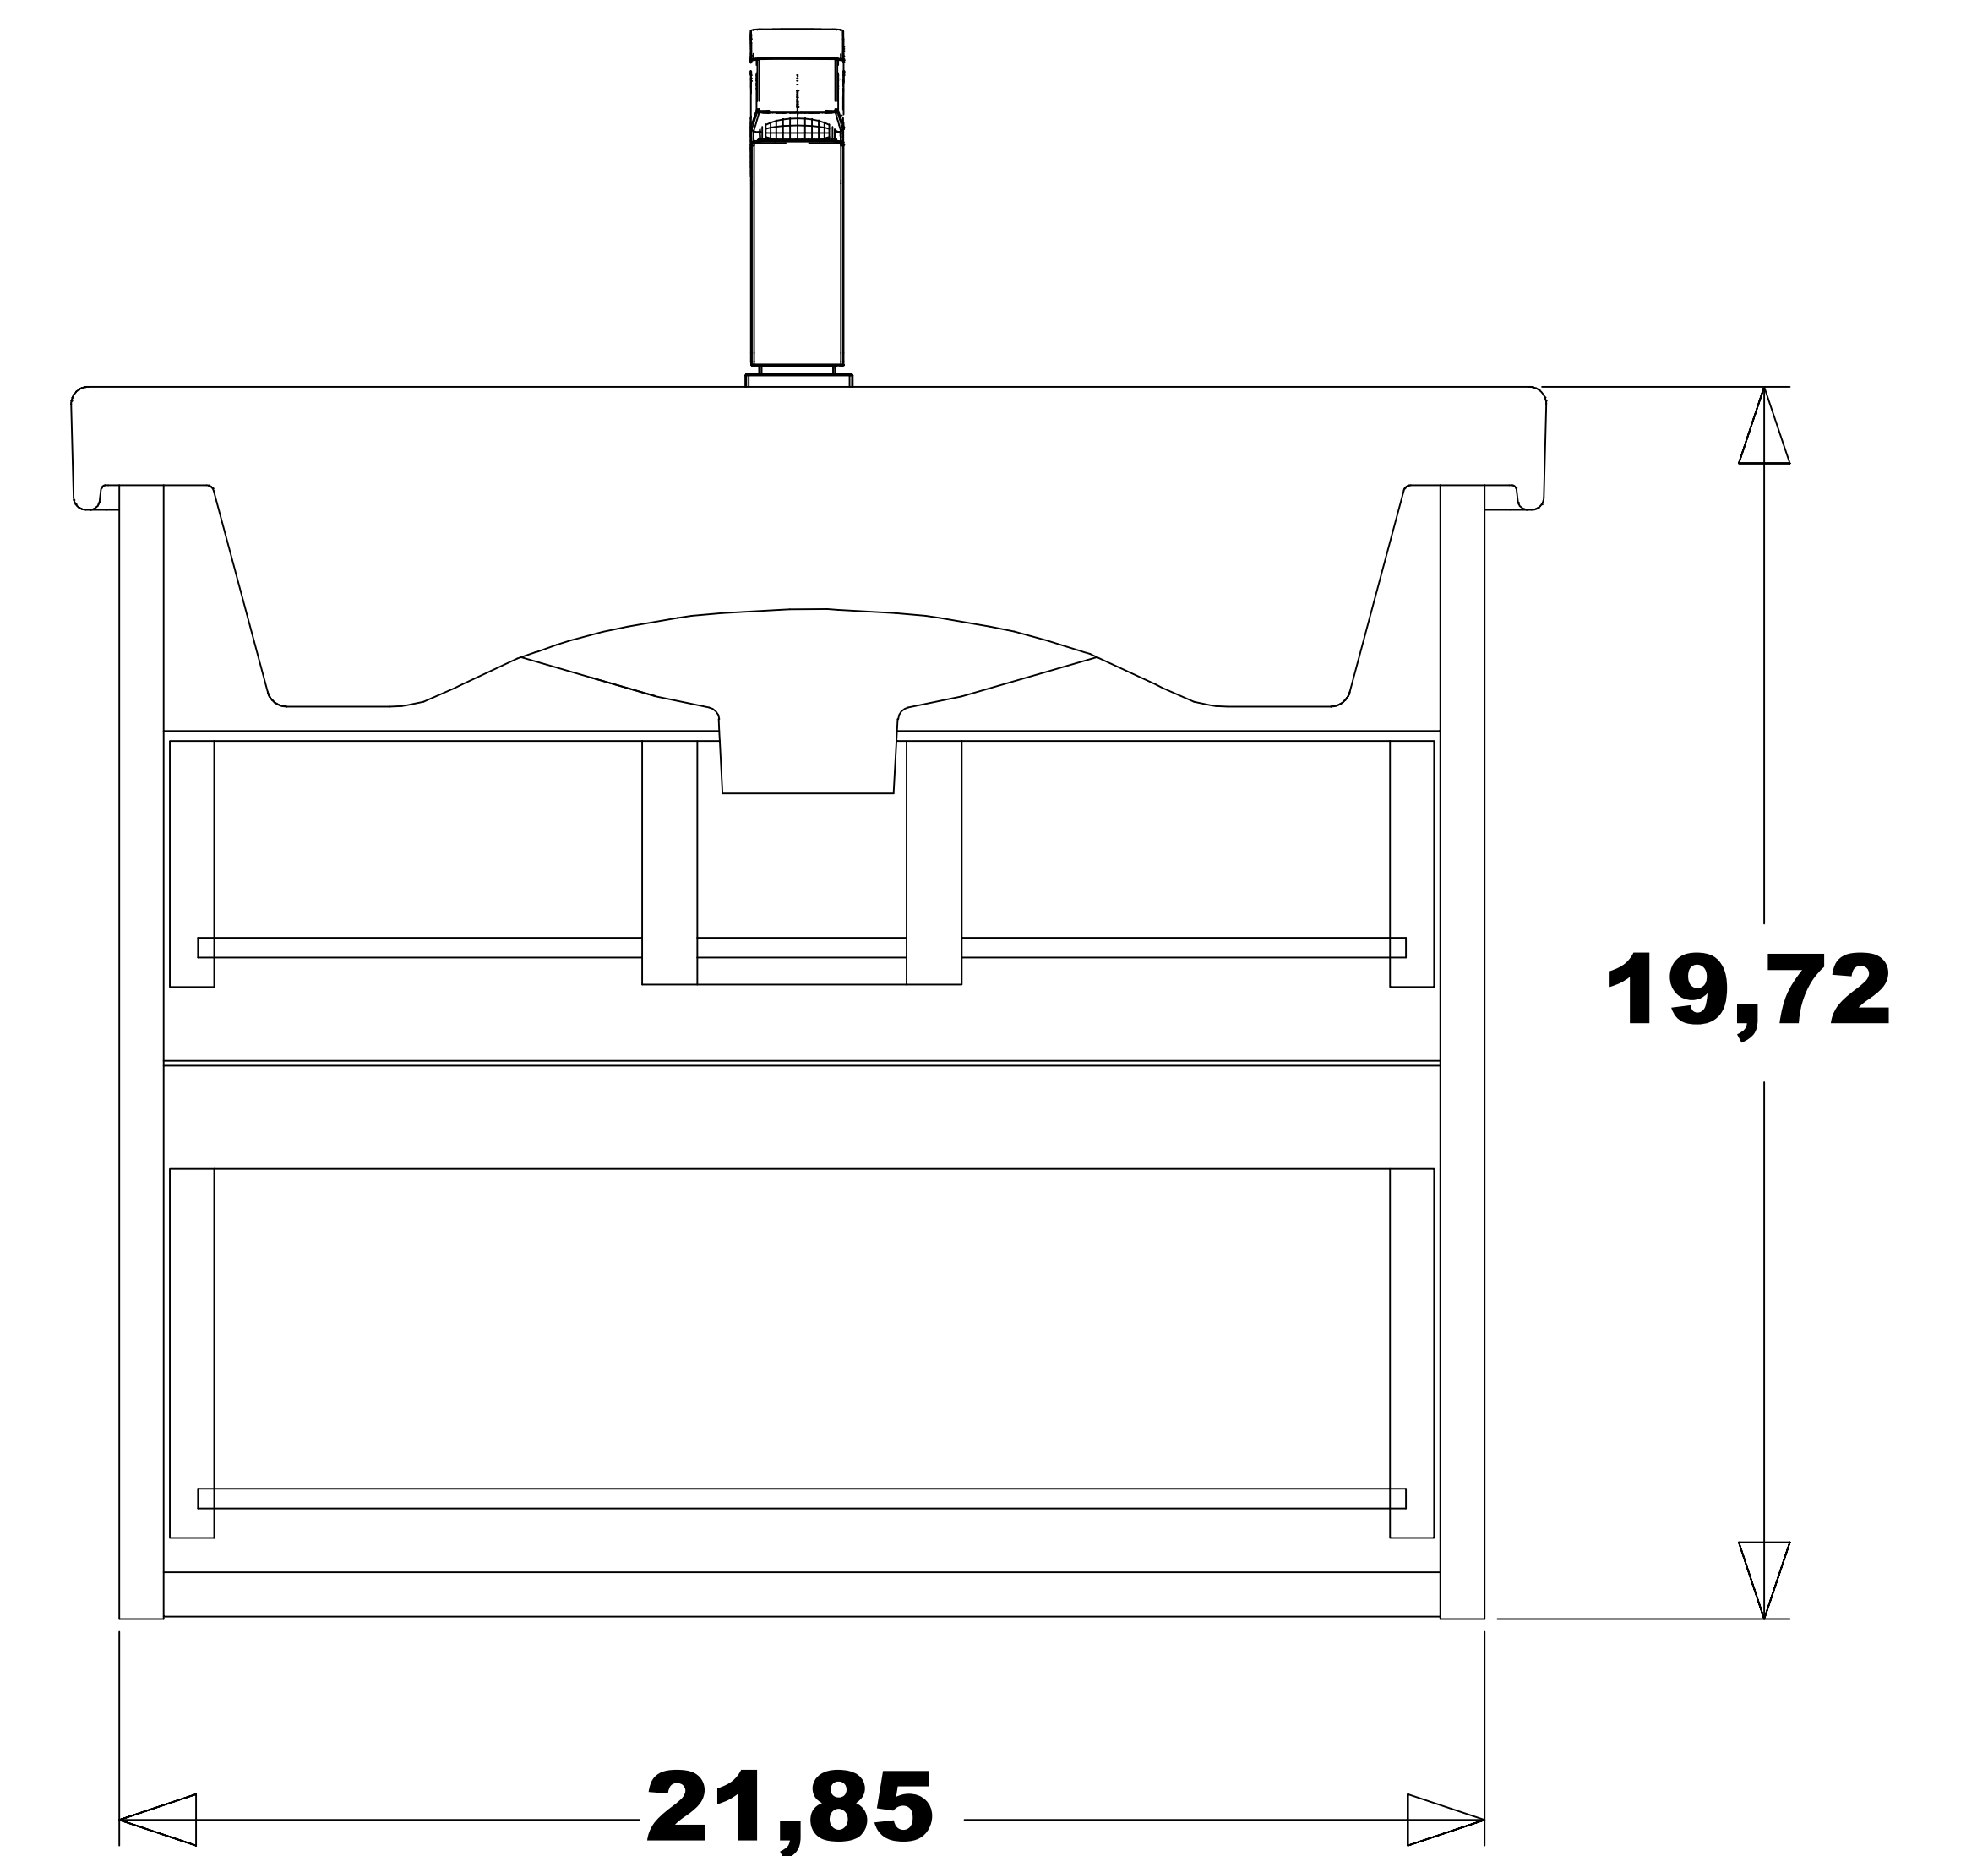

ELKE 24"

CABINET
OVERALL DIMENSIONS
21,85" x 17,44" x 19,72"

ISOMETRIC VIEW

TOP VIEW

FRONT VIEW

BACK VIEW