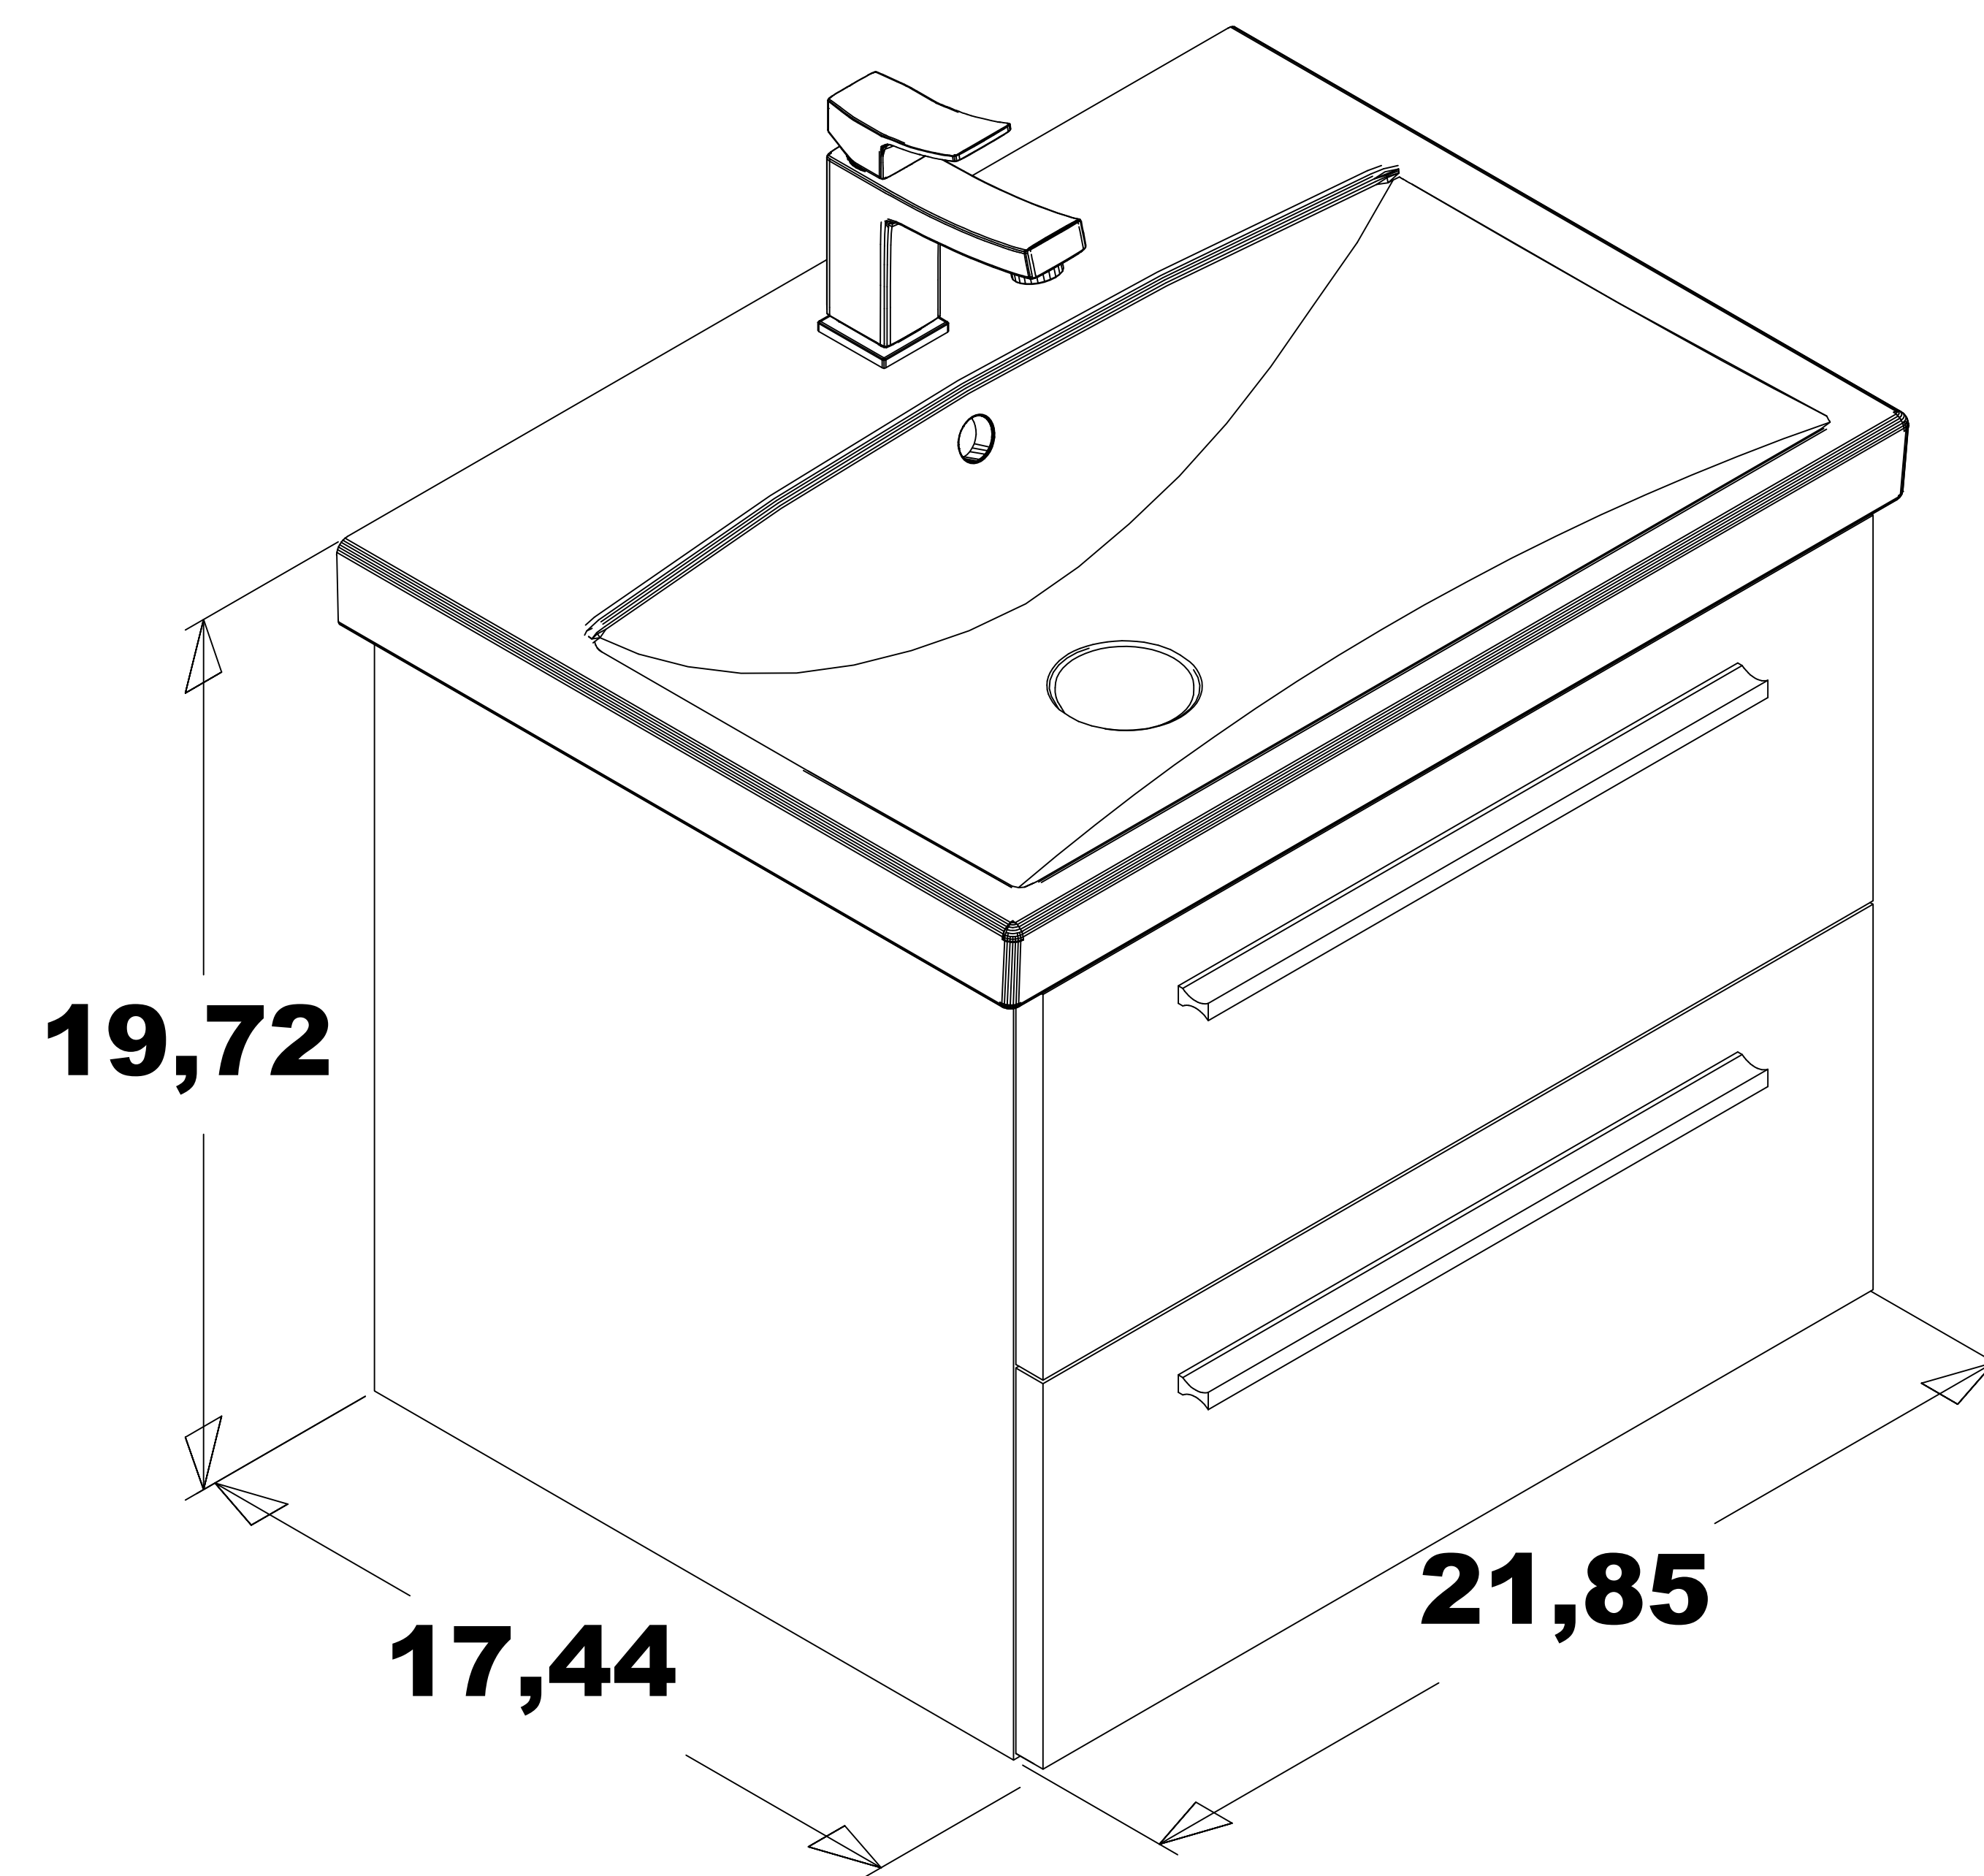

ELKE 24"

CABINET
OVERALL DIMENSIONS
21,85" x 17,44" x 19,72"

ISOMETRIC VIEW

TOP VIEW

FRONT VIEW

BACK VIEW