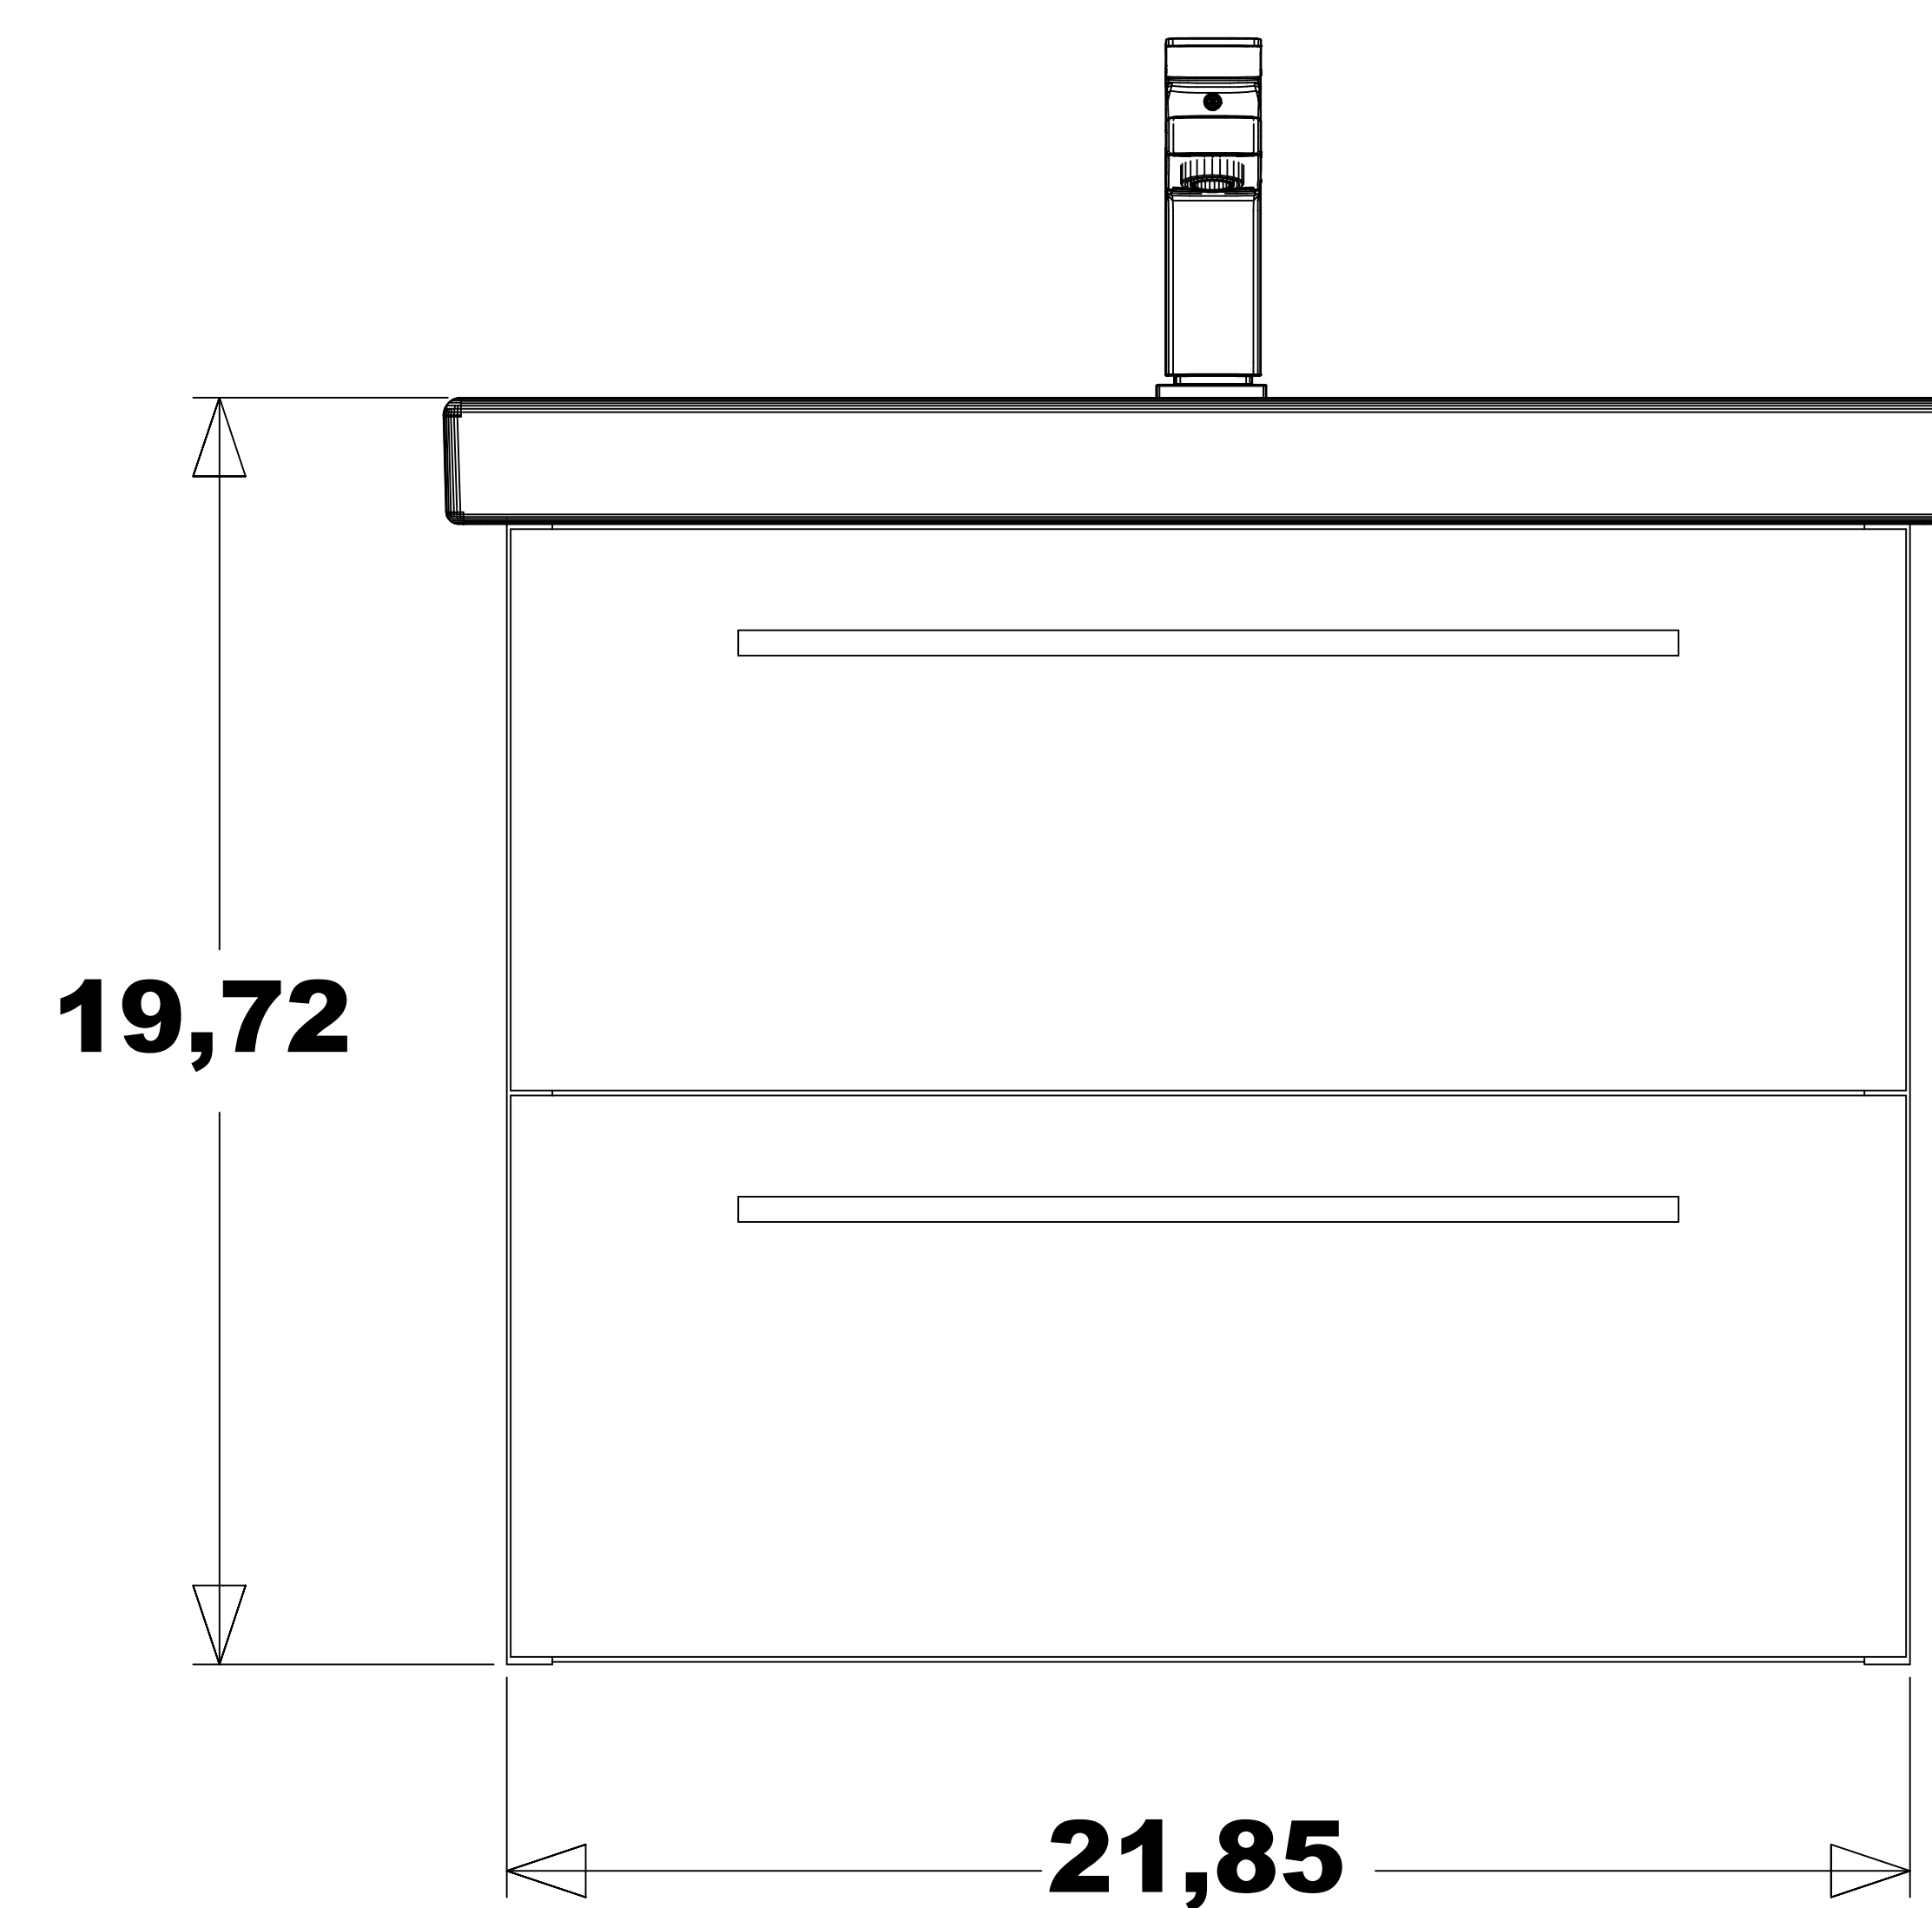

ELKE 24"

CABINET
OVERALL DIMENSIONS
21,85" x 17,44" x 19,72"

ISOMETRIC VIEW

TOP VIEW

FRONT VIEW

BACK VIEW