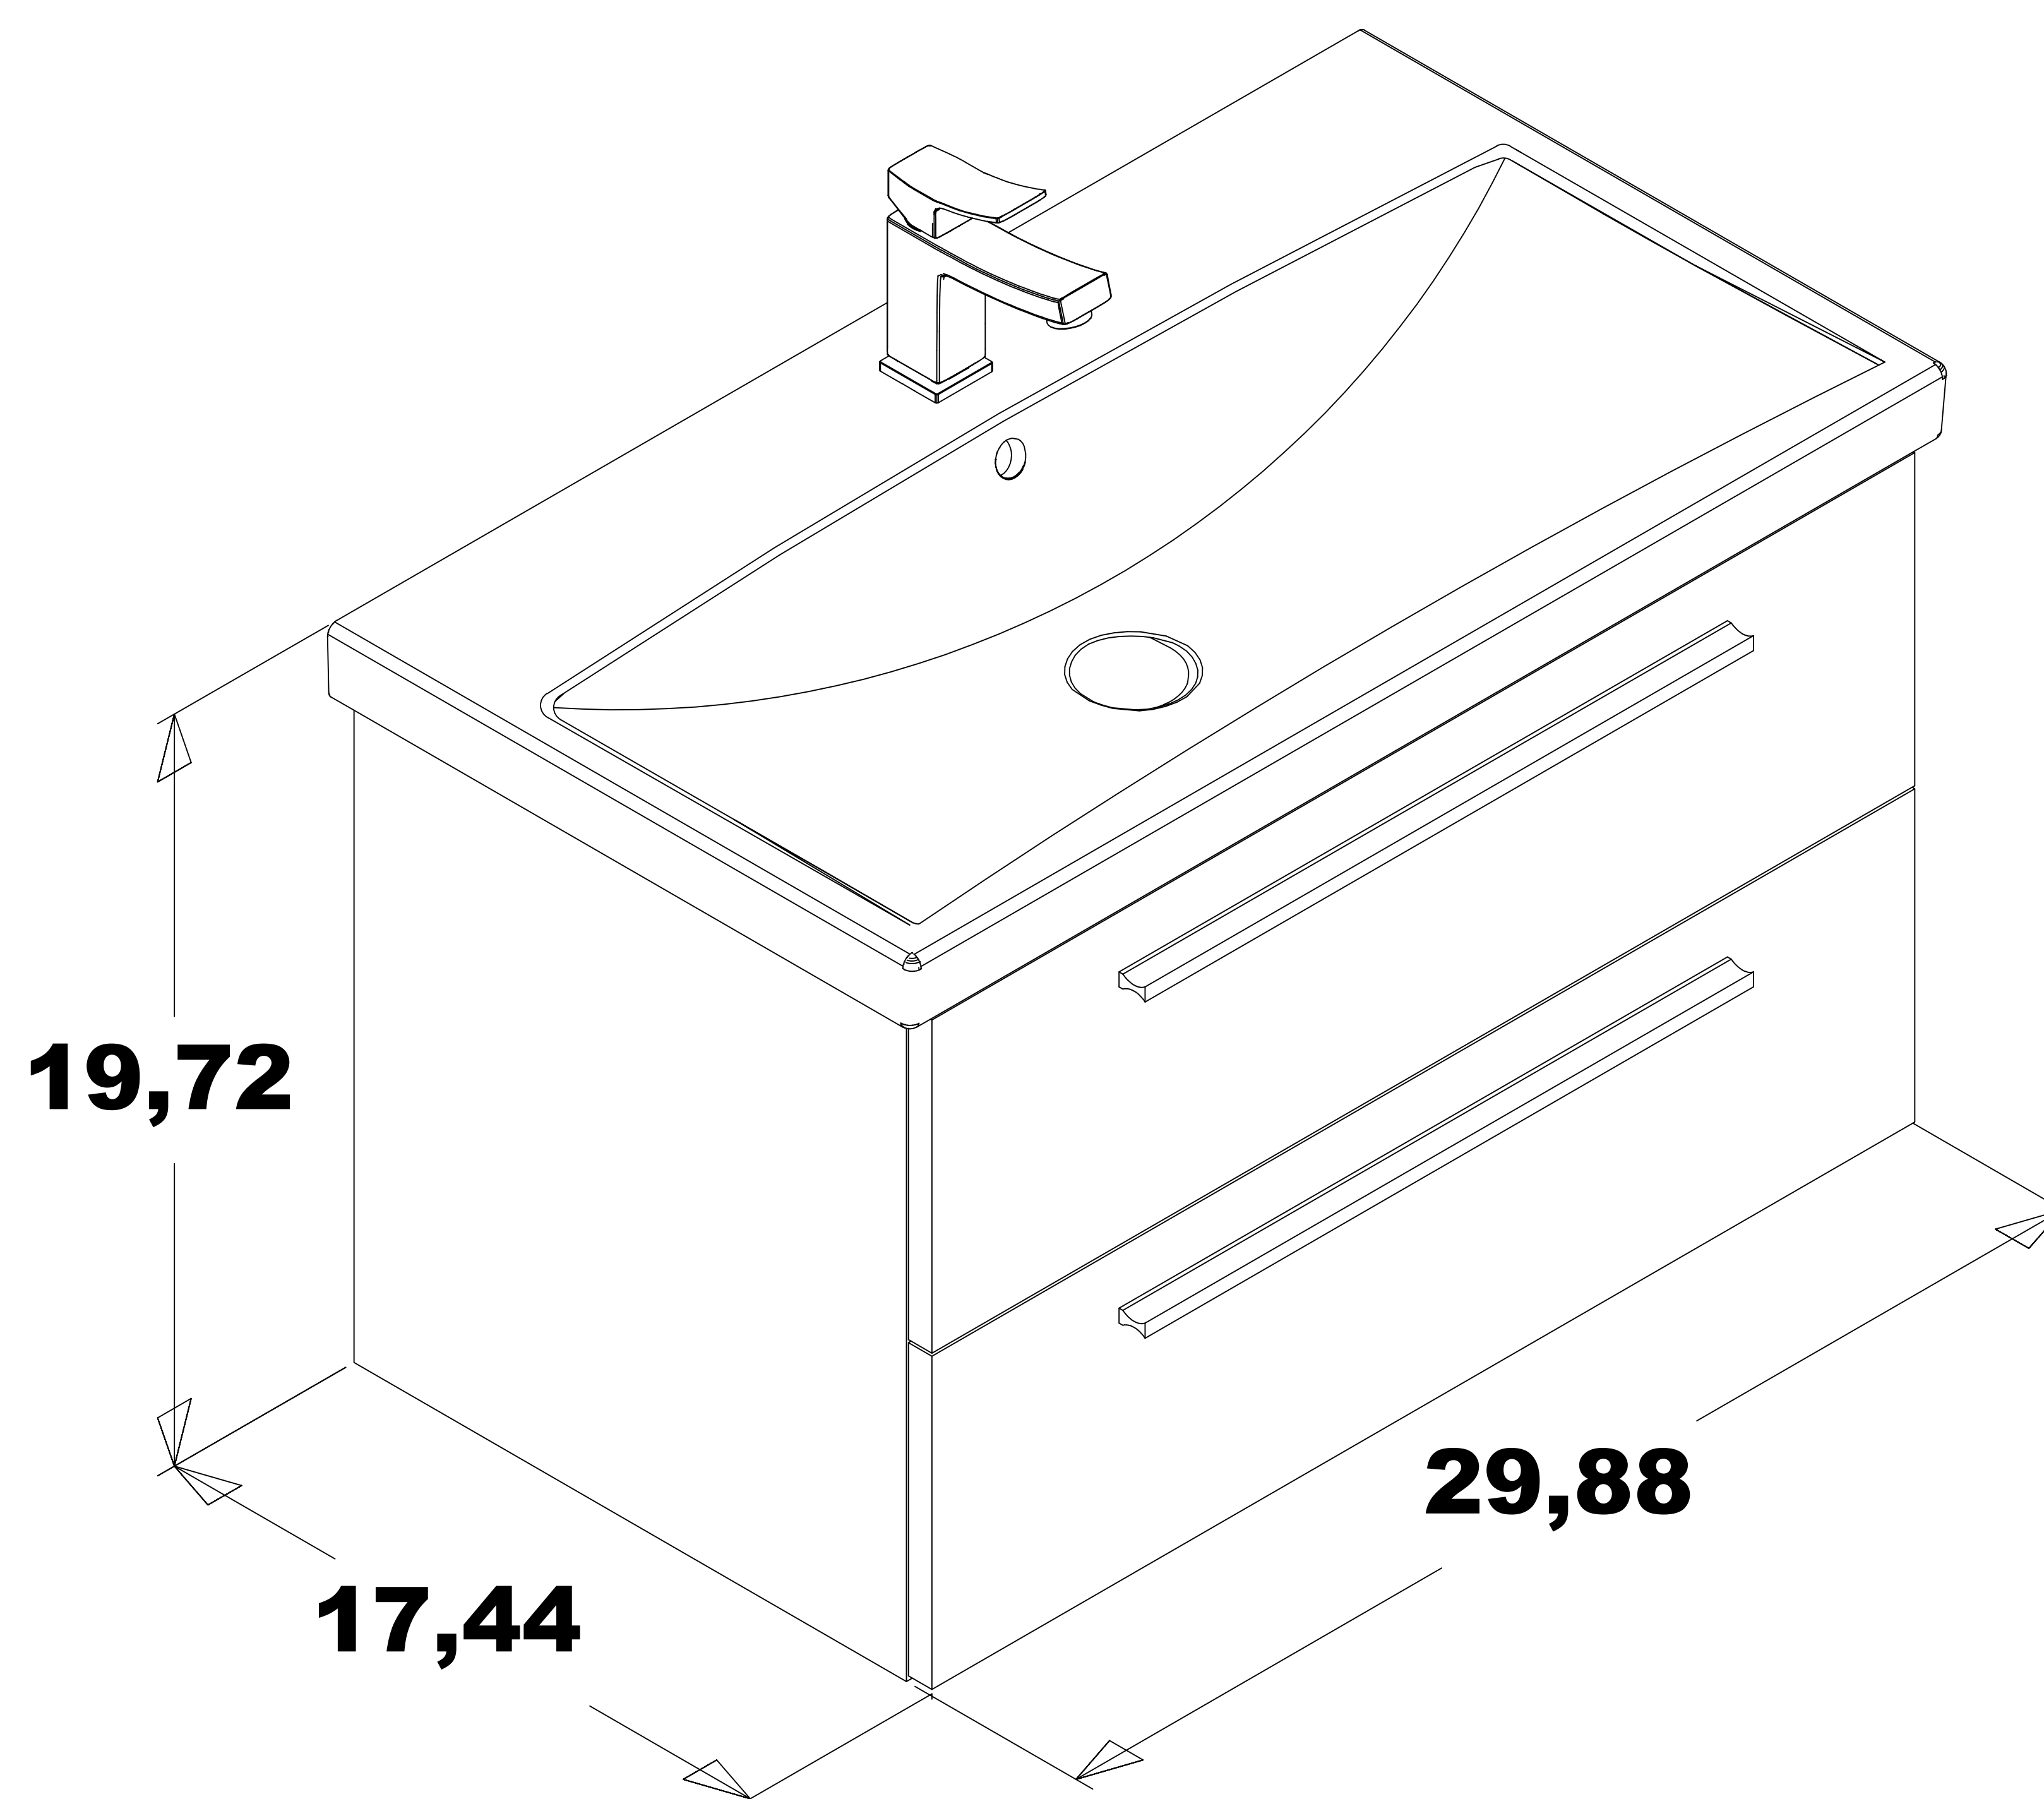

ELKE 32 "

CABINET
OVERALL DIMENSIONS
29,88" x 17,44" x 19,72"

ISOMETRIC VIEW

TOP VIEW

FRONT VIEW

BACK VIEW