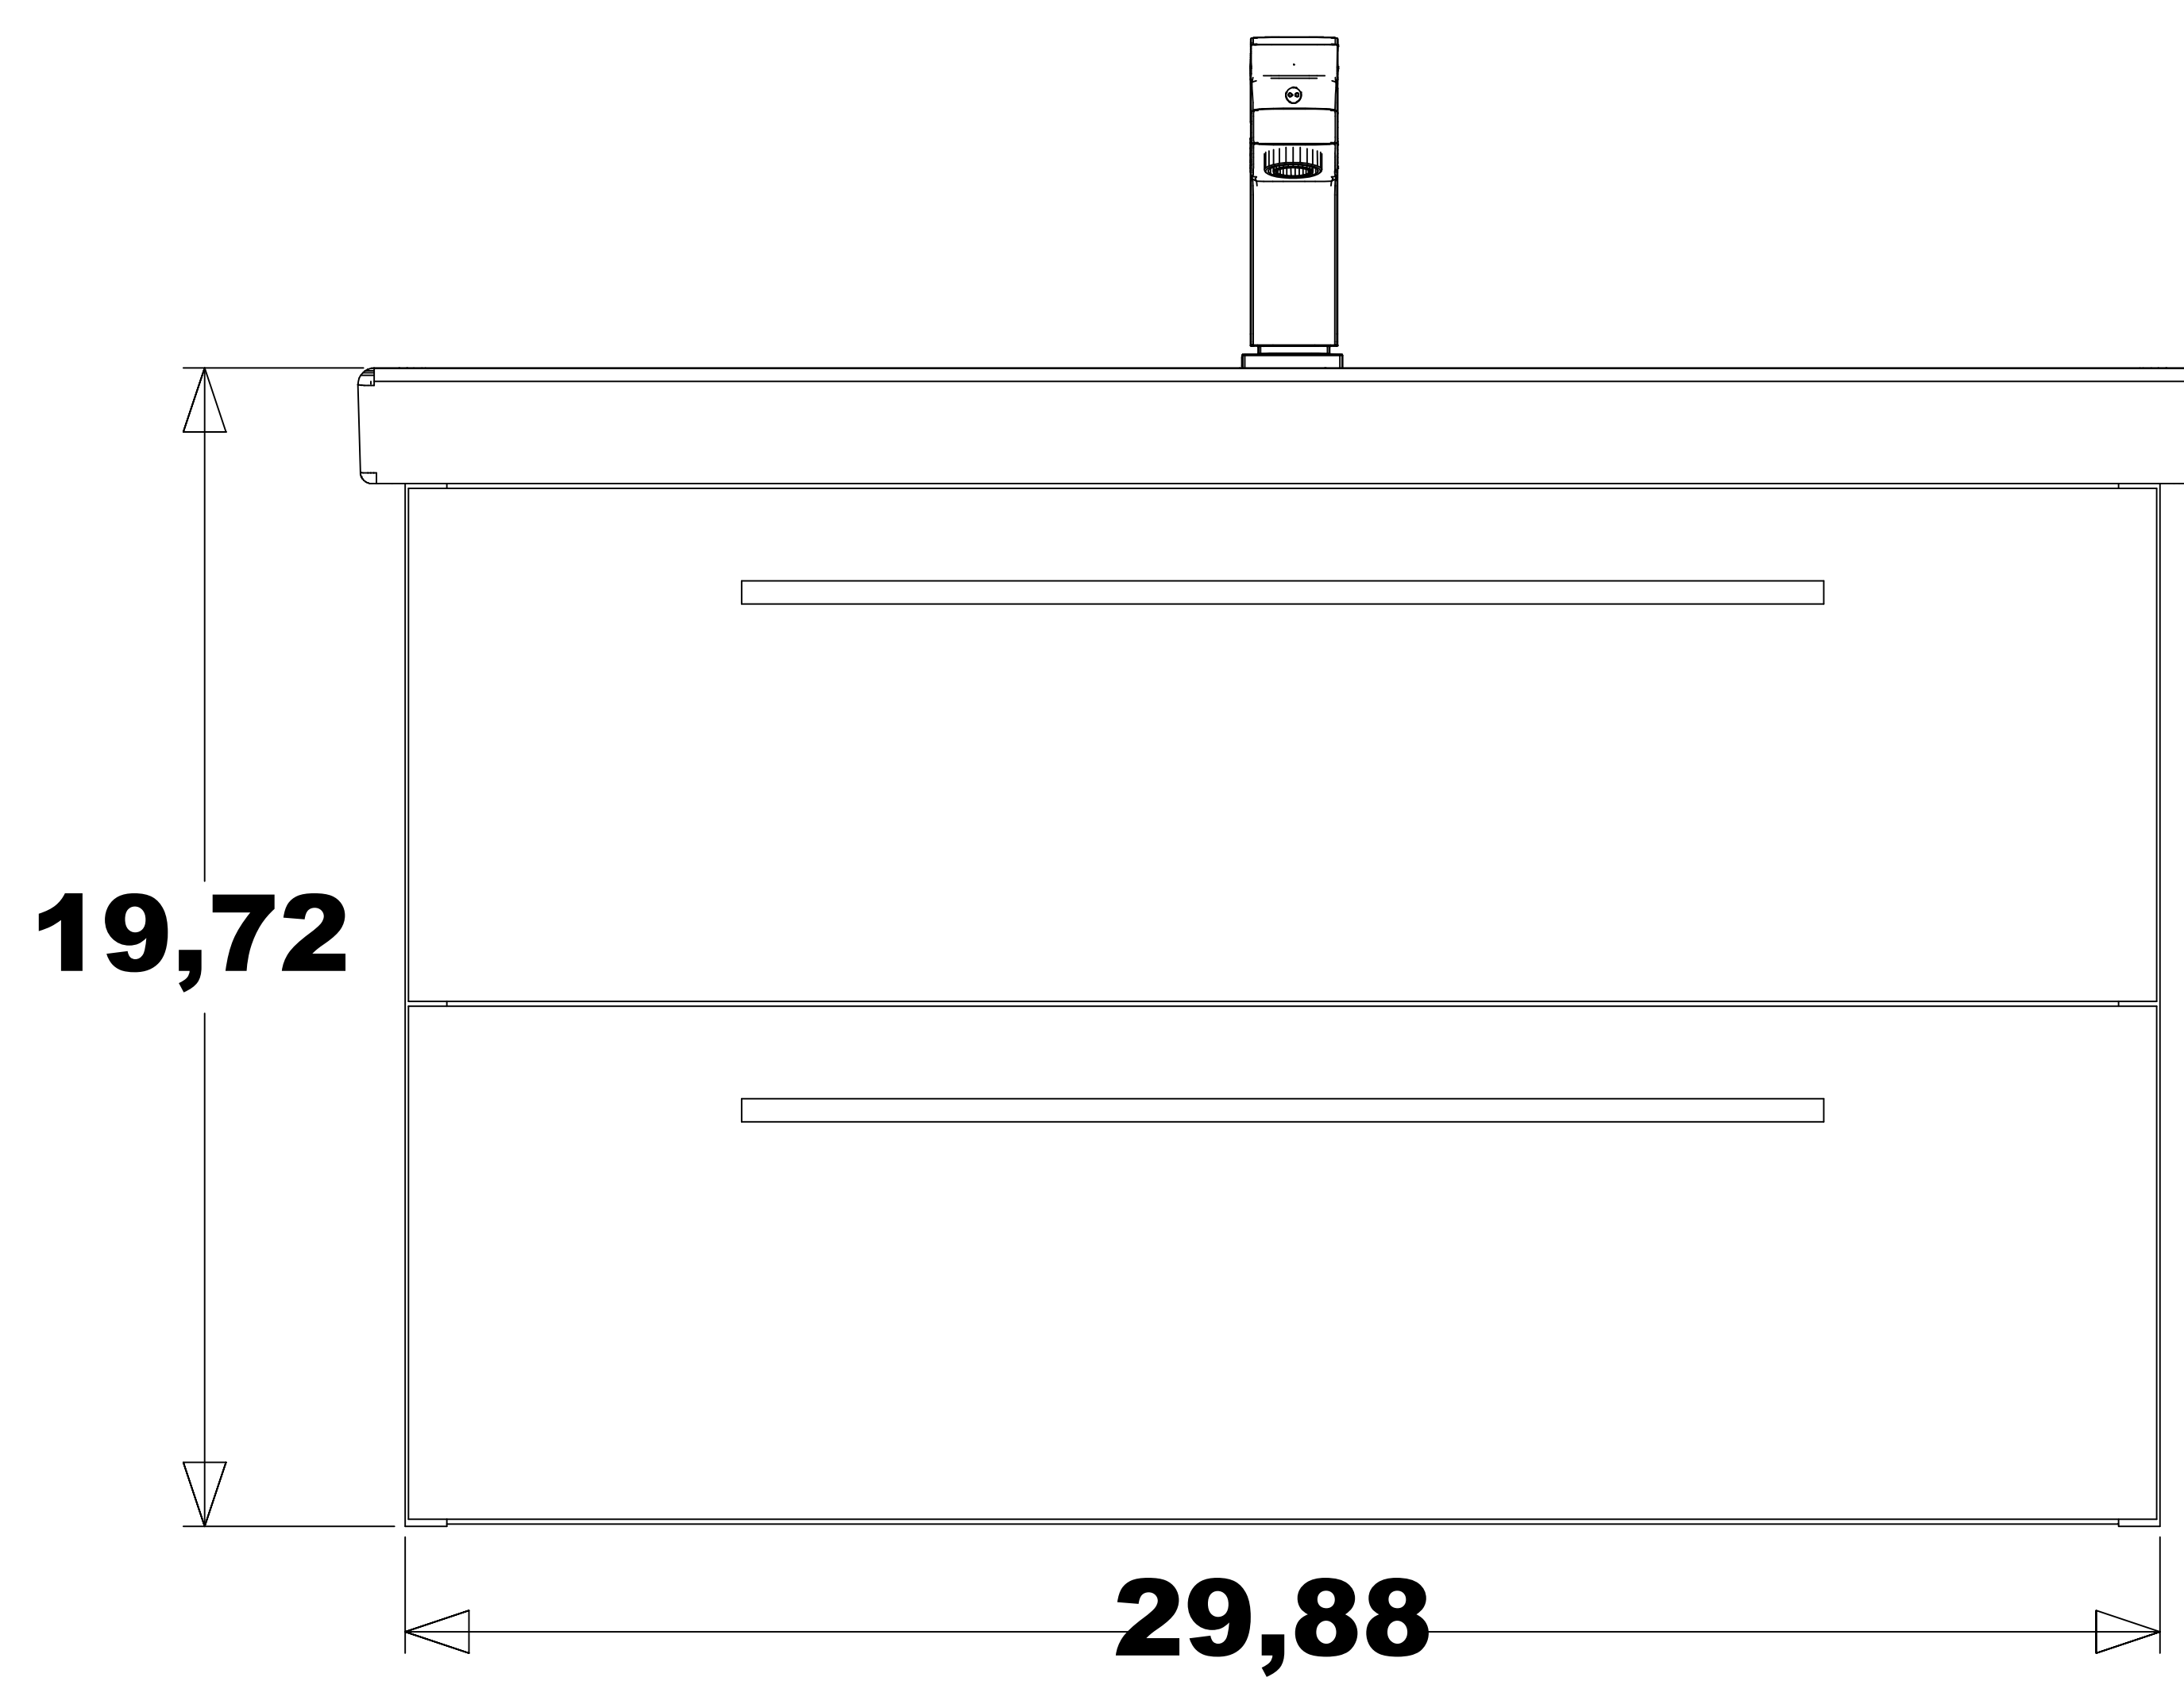

ELKE 32 "

CABINET
OVERALL DIMENSIONS
29,88" x 17,44" x 19,72"

ISOMETRIC VIEW

TOP VIEW

FRONT VIEW

BACK VIEW