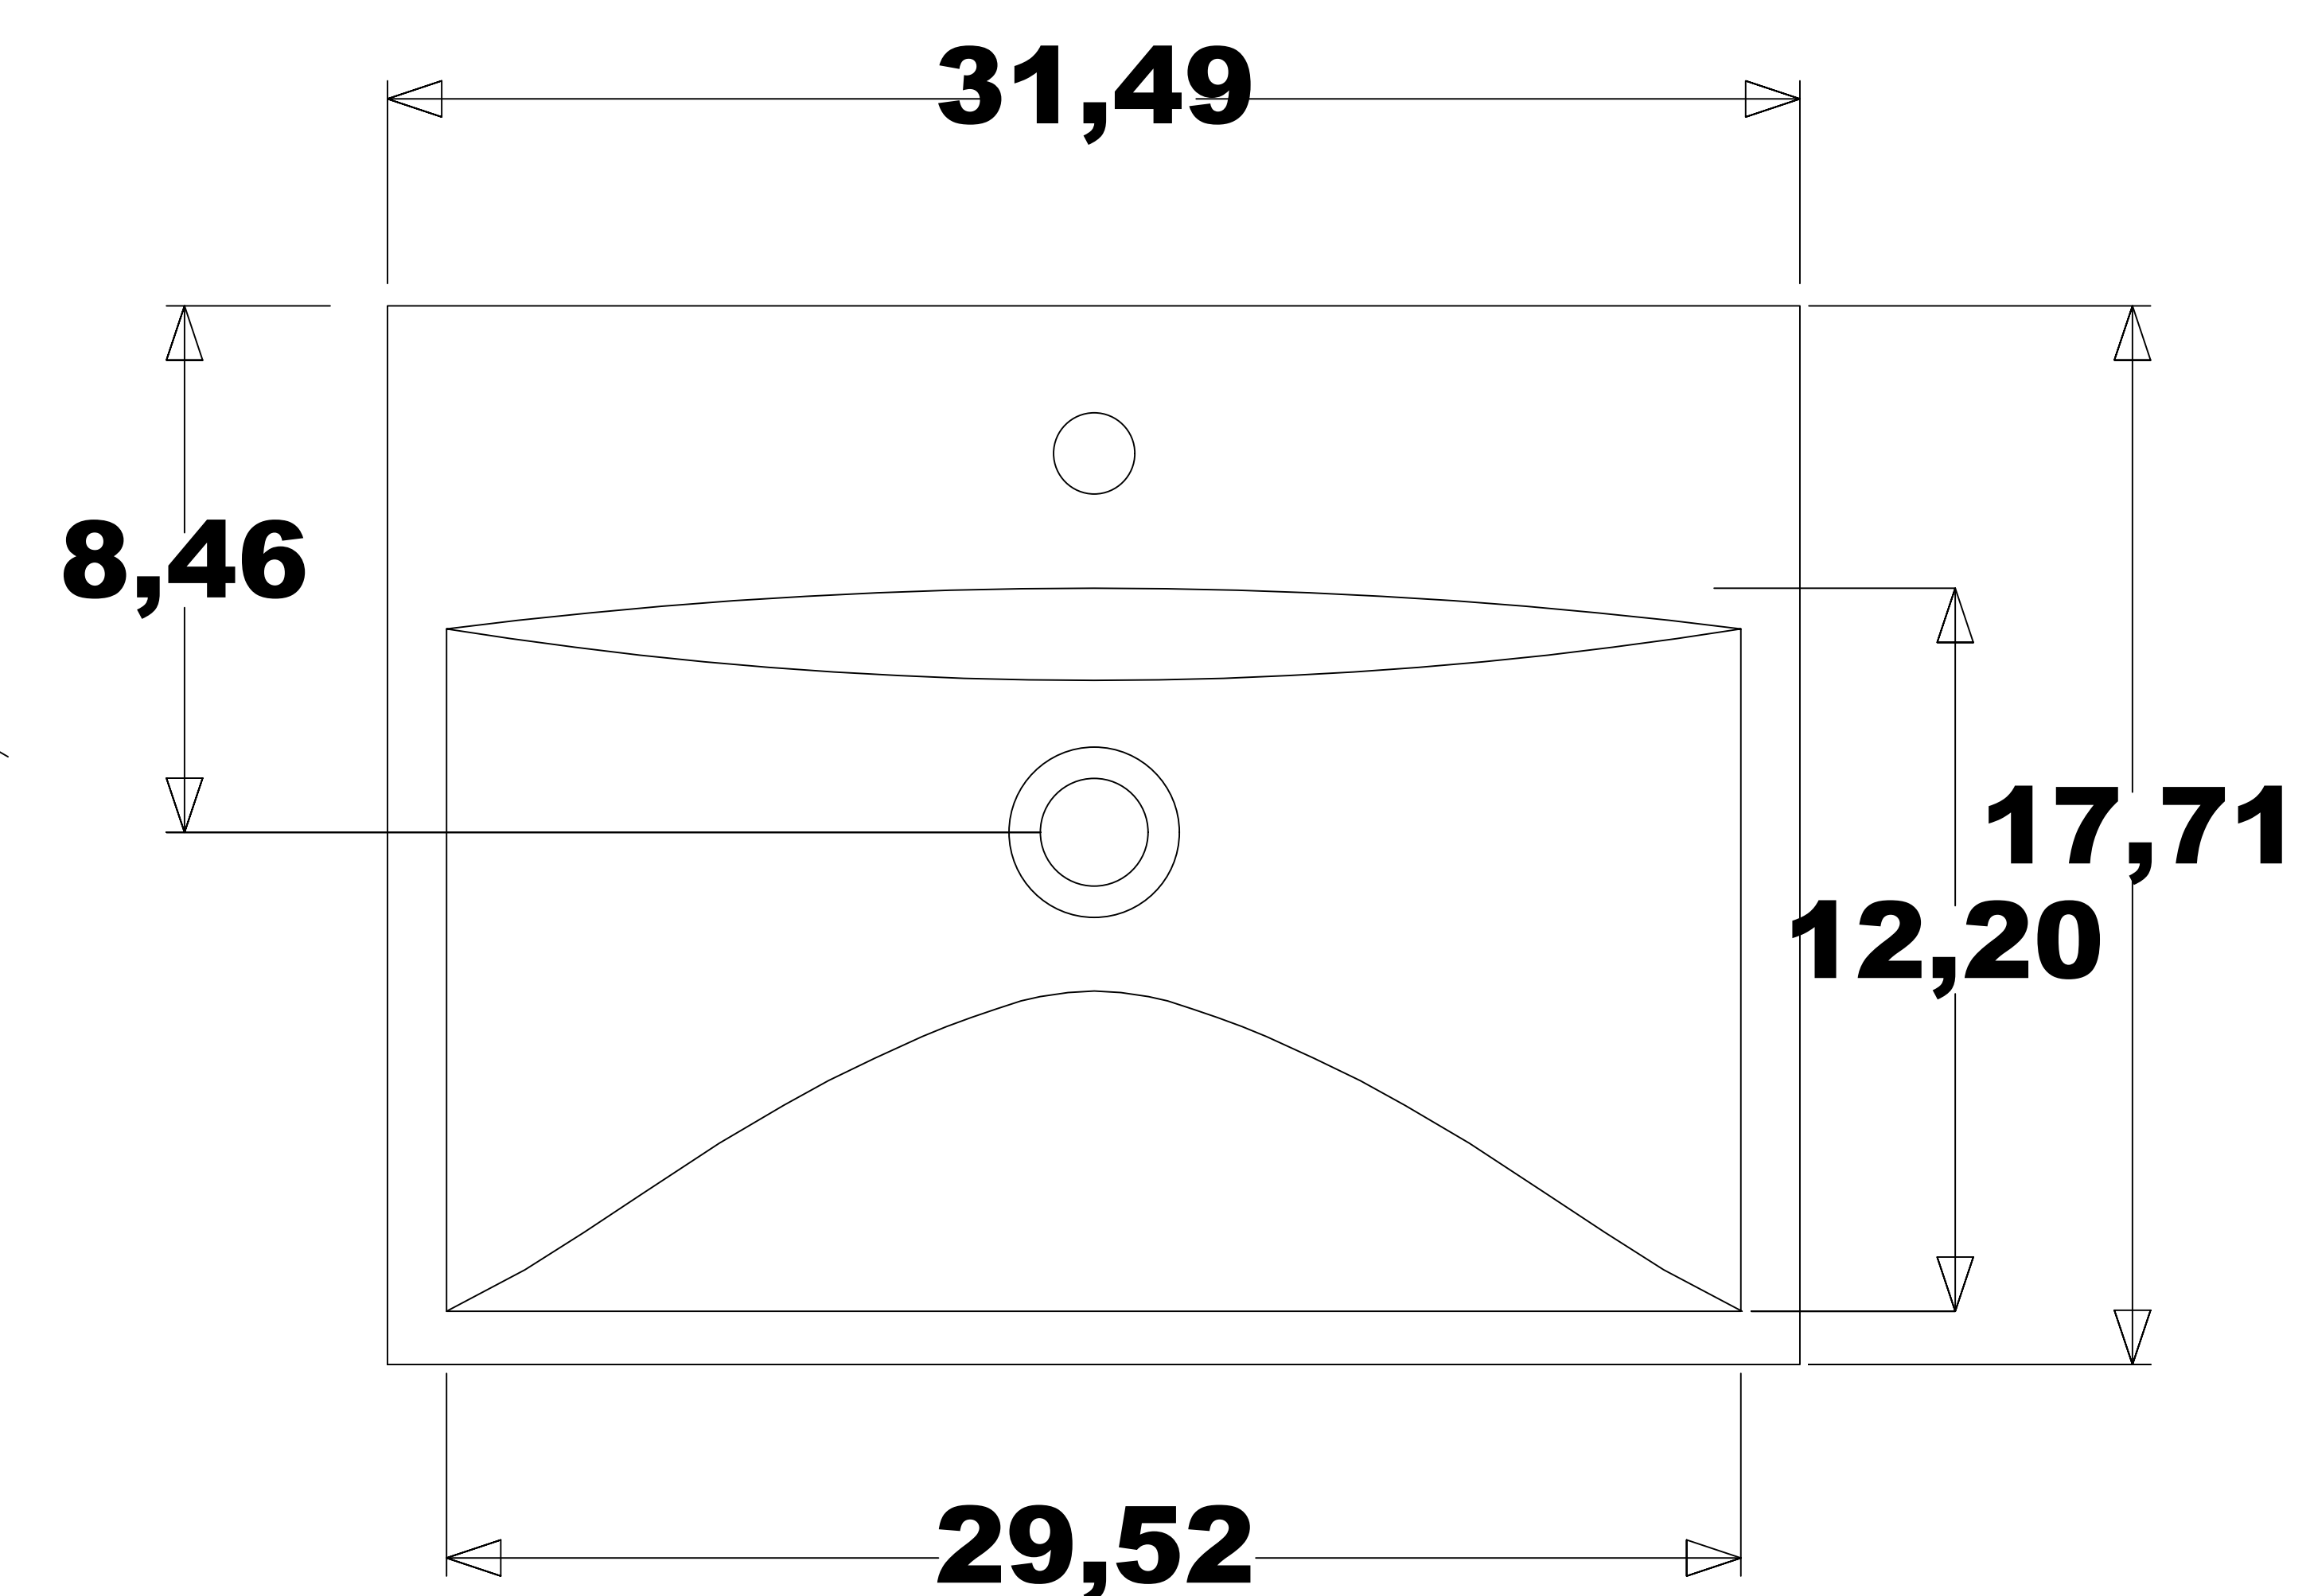

ELKE 32 "

CABINET
OVERALL DIMENSIONS
29,88" x 17,44" x 19,72"

ISOMETRIC VIEW

TOP VIEW

FRONT VIEW

BACK VIEW