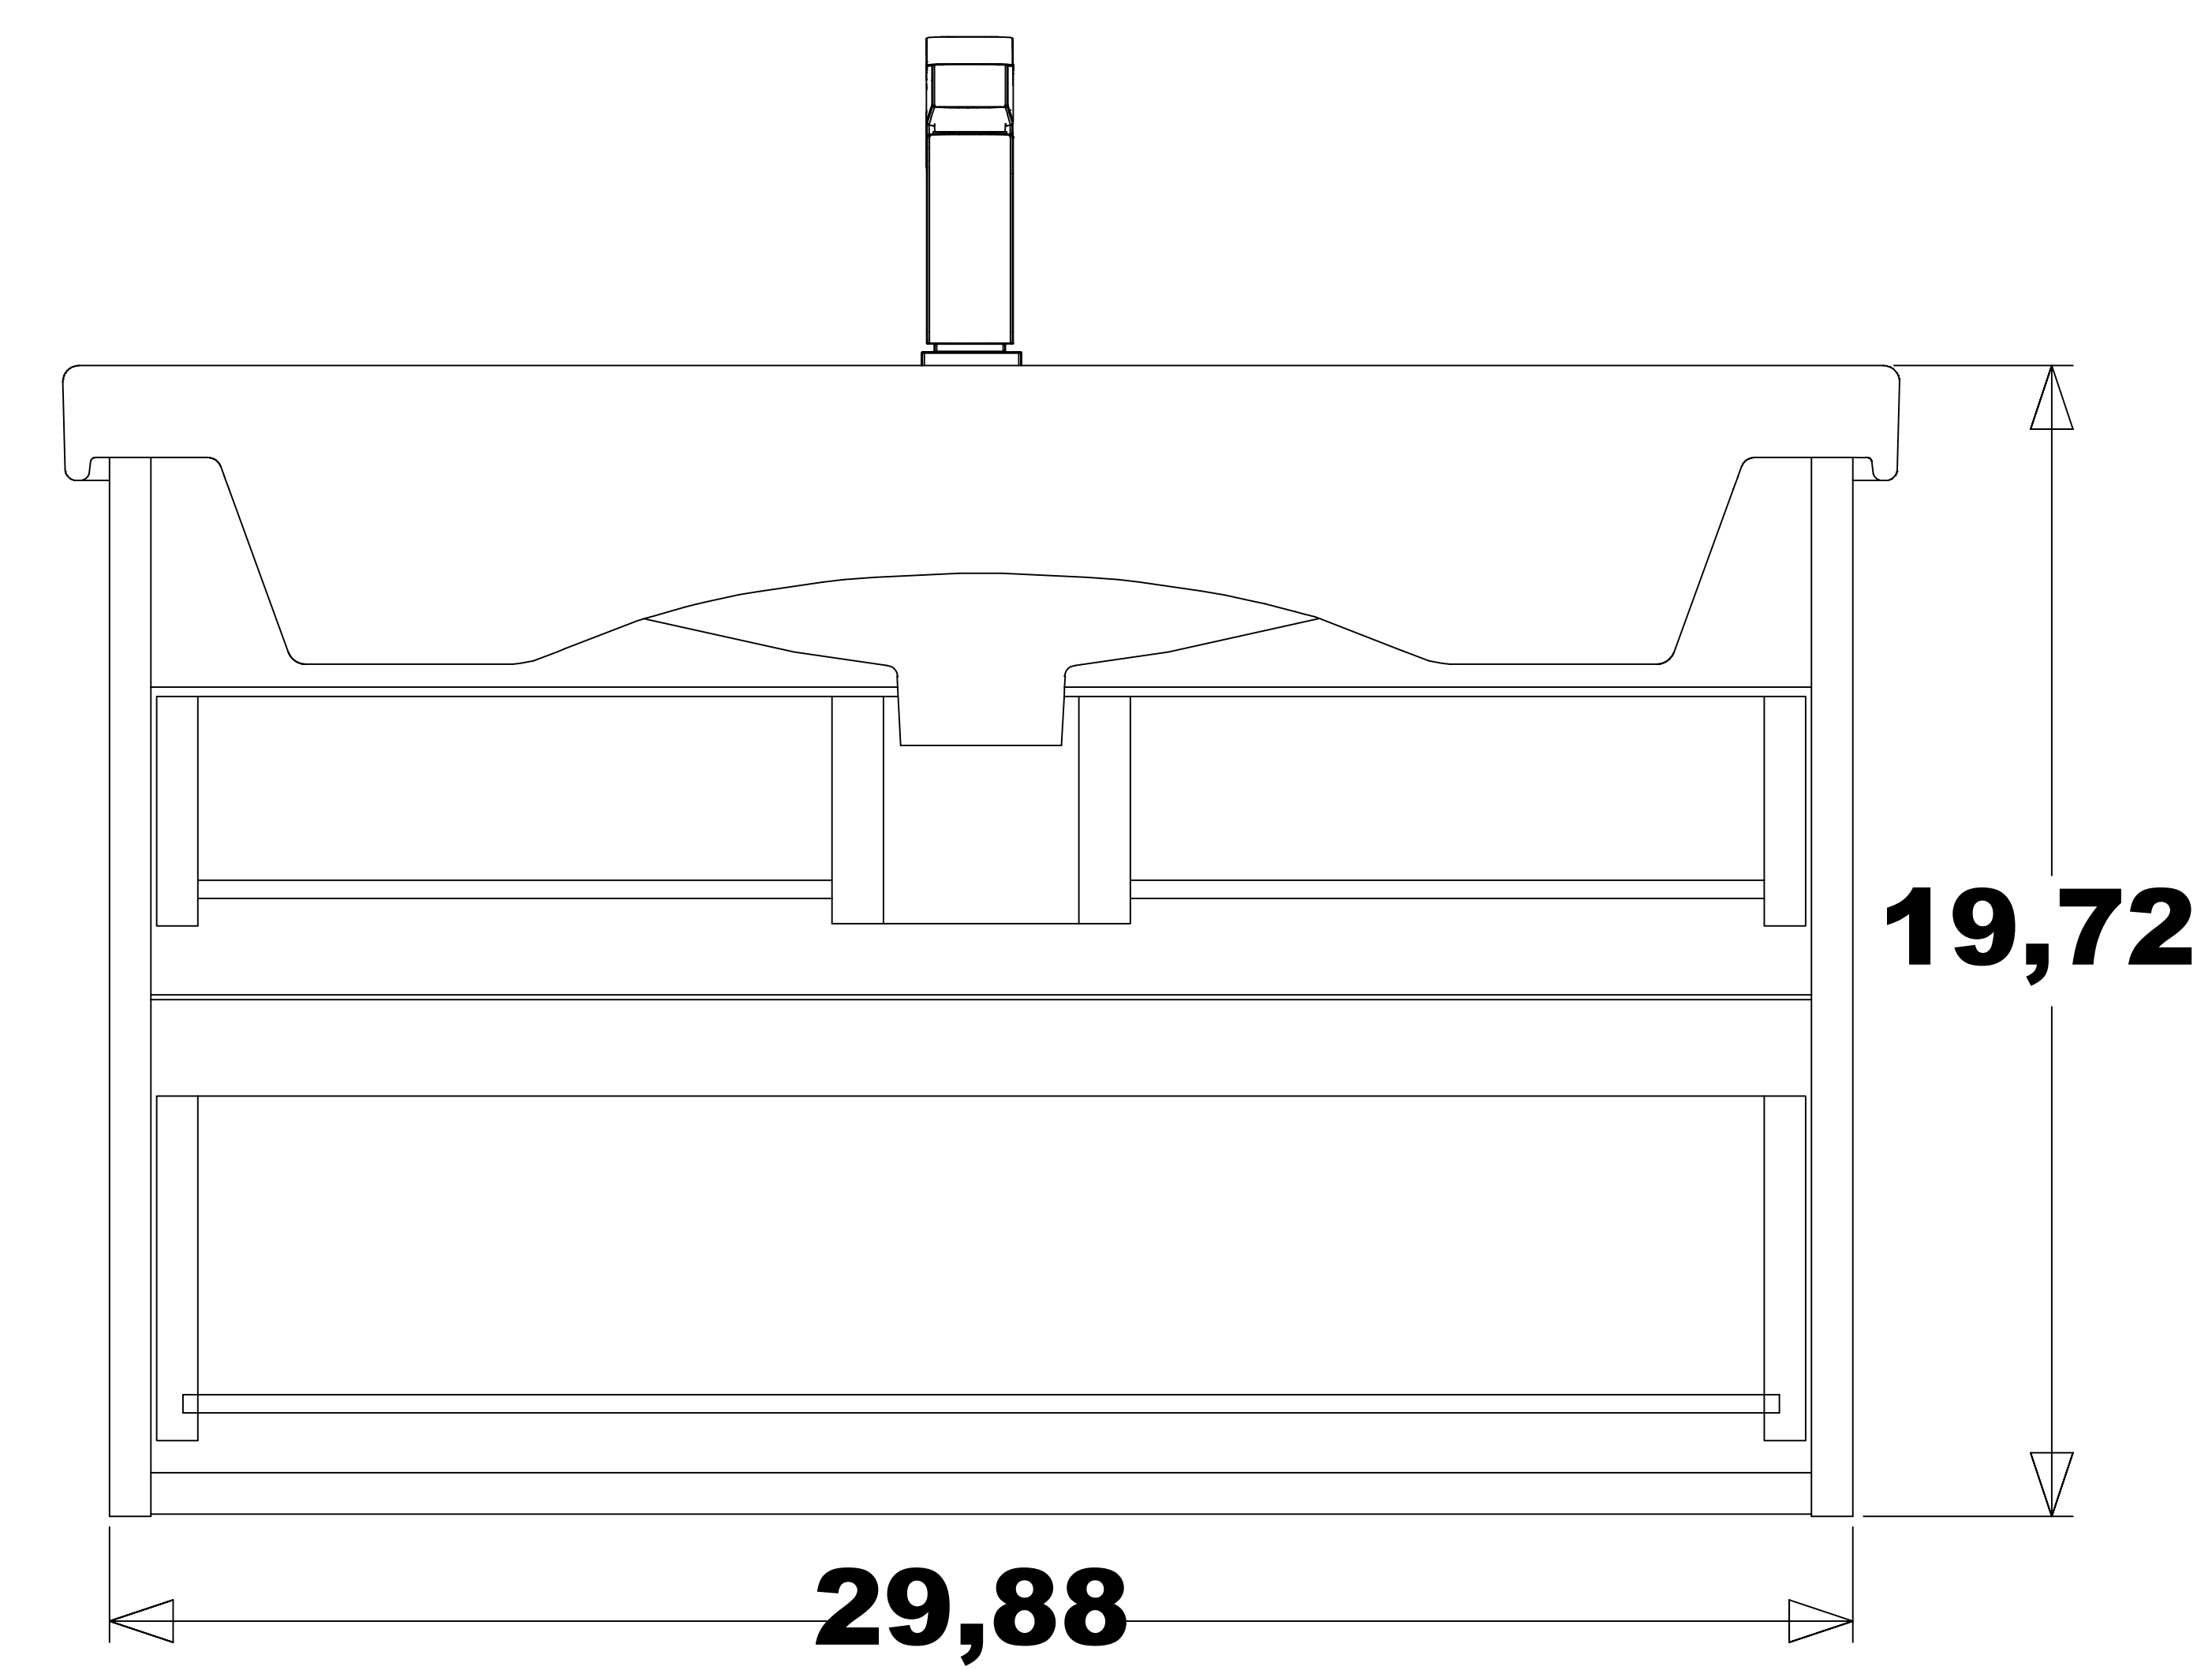

ELKE 32 "

CABINET
OVERALL DIMENSIONS
29,88" x 17,44" x 19,72"

ISOMETRIC VIEW

TOP VIEW

FRONT VIEW

BACK VIEW