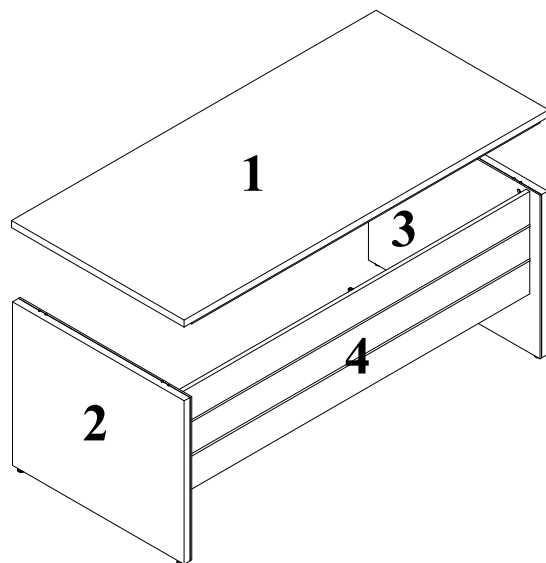

PRODUCT : LEXUS MANAGER DESK
CODE : G800 - G805
DIMENSIONS : ---
TOTAL PACKAGES : 1

ACCESSORIES

ACCESSORY N: 1	ACCESSORY N: 2	ACCESSORY N: 3	ACCESSORY N: 22	ACCESSORY N: 23	
MINIFIX GÖVDE  08 PCS.	MINIFIX MIL  08 PCS.	Ø8 x 30 PLS KAVELA  08 PCS.	PIPO BAĞLANTI  01 PCS.	4 x 30 S. VIDASE  01 PCS.	

ITEM LIST

PRODUCT : LEXUS CABINET
 CODE : G815
 DIMENSIONS : 150x40x120
 TOTAL PACKAGES : 2

ACCESSORIES

ACCESSORY N : 1 MINIFIX GÖVDE  20 PCS.	ACCESSORY N : 2 MINIFIX MIL  20 PCS.	ACCESSORY N : 3 Ø8 x 30 PLS. KAVELA  20 PCS.	ACCESSORY N : 5 YABIKI DEĞİL BOZUNU MONTAJI  4 PCS.	ACCESSORY N : 12 DÜZ MENTESE  4 PCS.	ACCESSORY N : 6 MENTESE TABAN  8 PCS.
AKSESUAR NO : 4 160 ANS KILIP  4 PCS.	ACCESSORY N : 8 M4X22 KULE VİDASI  8 PCS.	ACCESSORY N : 10 R40T PİMİ  8 PCS.	ACCESSORY N : 15 VİDYO KAVAK  6 PCS.	ACCESSORY N : 104 4 X 16 S. VİDASI  32 PCS.	

ITEM LIST

1

PRODUCT : LEXUS COFFEE TABLE
CODE : G810 - G811
DIMENSIONS : ---
TOTAL PACKAGES : 1

ACCESSORIES

ACCESSORY N: 1	ACCESSORY N: 2	ACCESSORY N: 3			
 MINIFIX GOVDE 08 PCS.	 MINIFIX MIL 08 PCS.	 08 x 30 PLS KAVELA 08 PCS.			