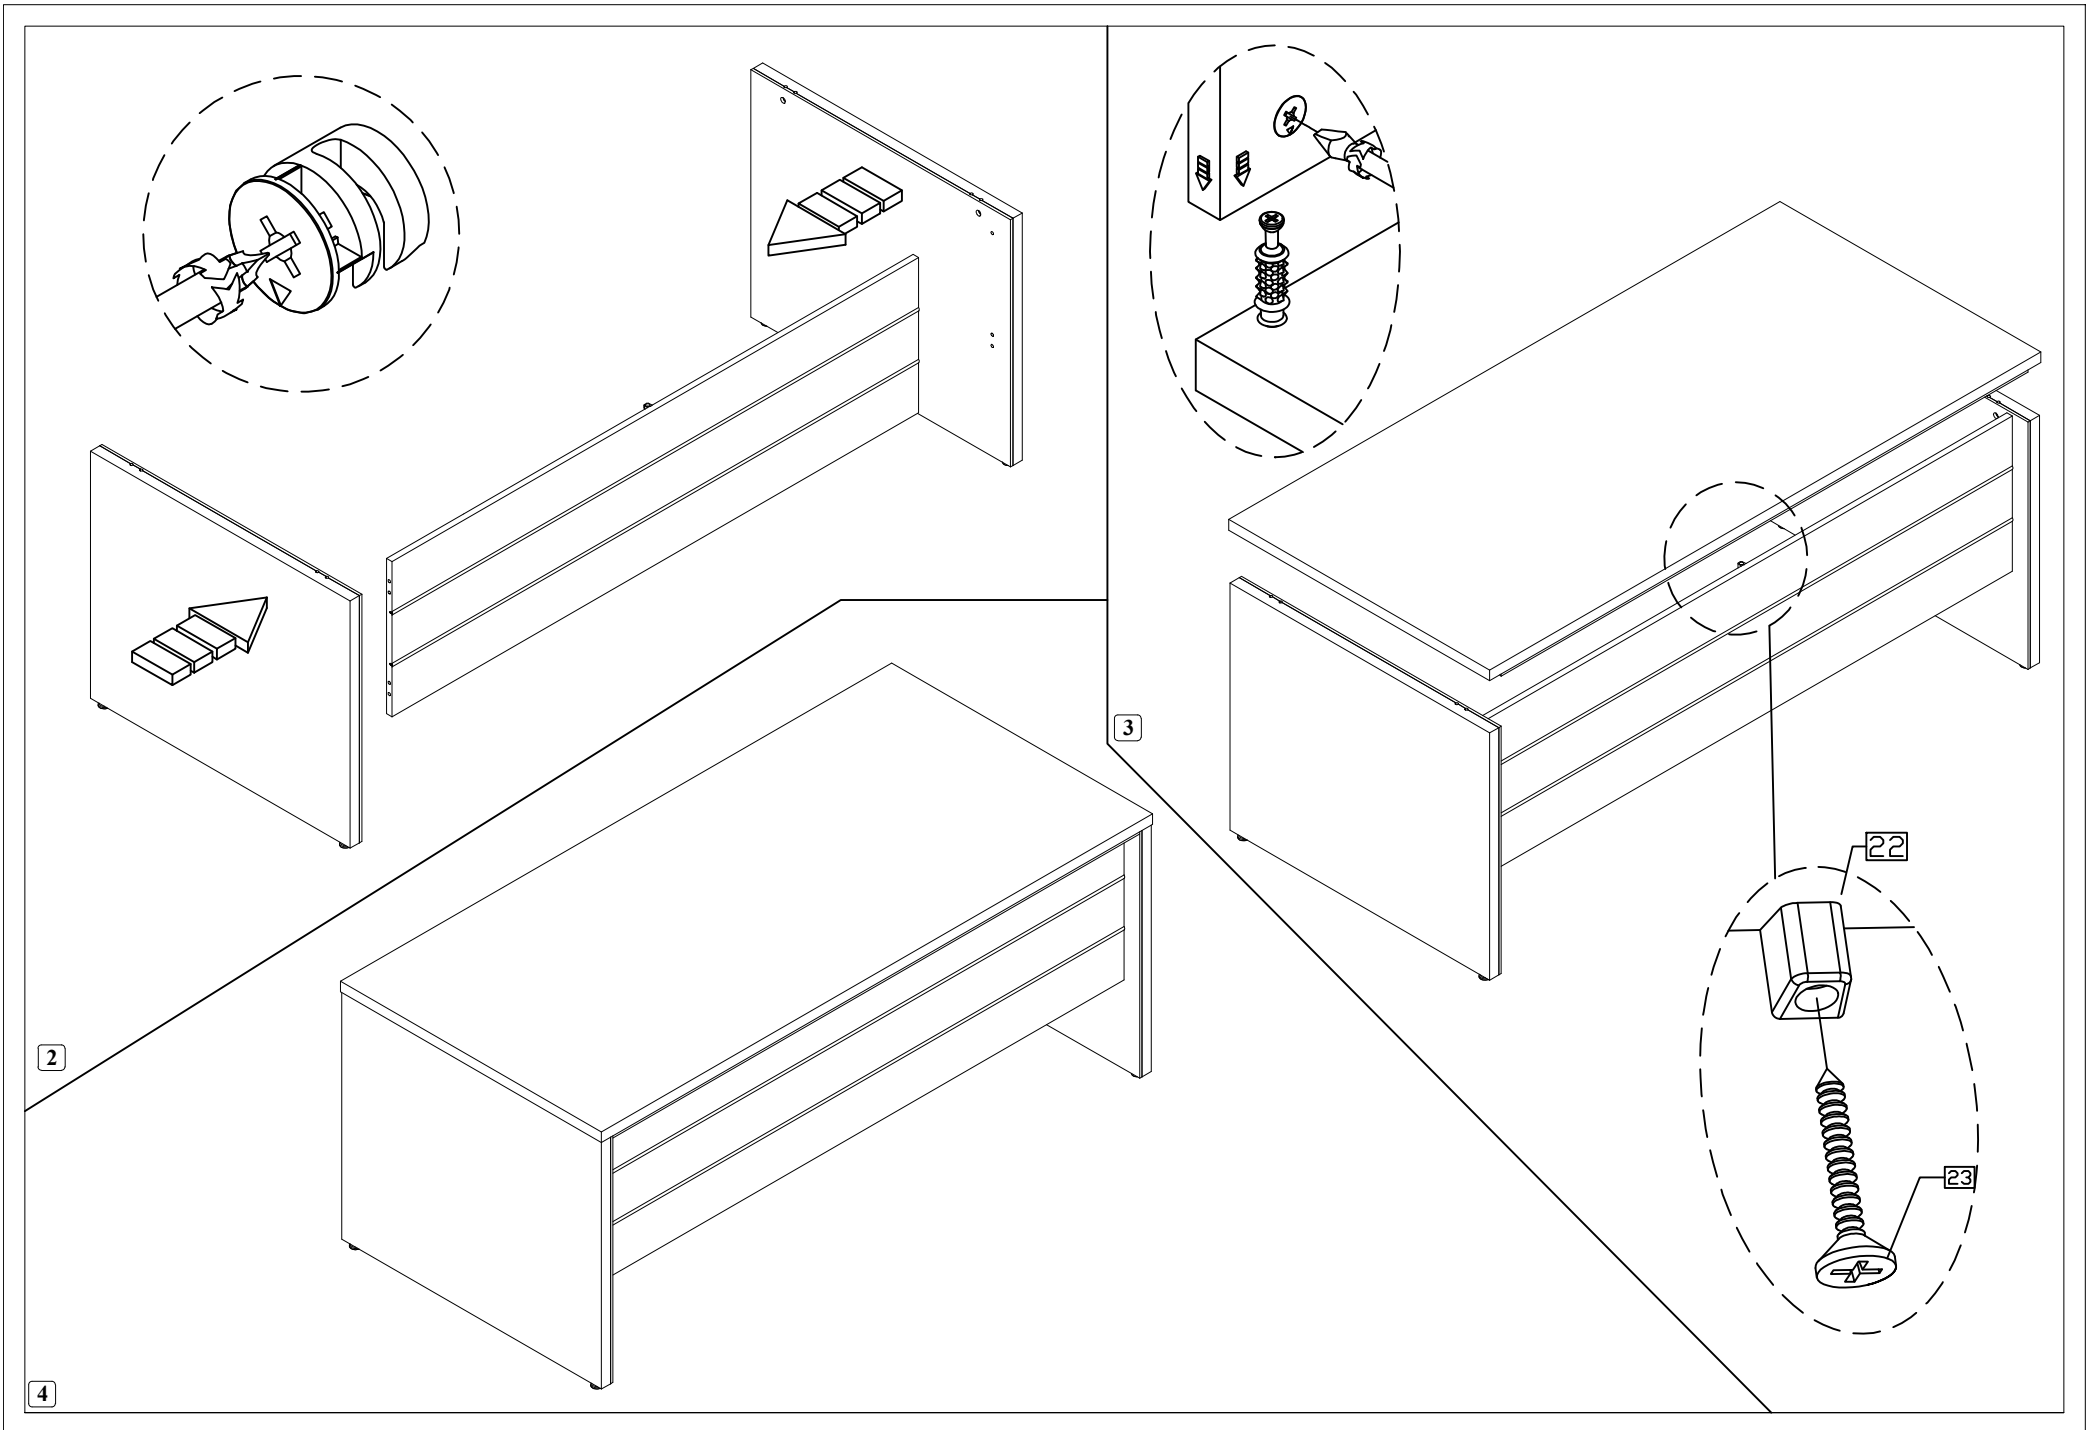

PRODUCT : LEXUS MANAGER DESK
CODE : G800 - G805
DIMENSIONS : ---
TOTAL PACKAGES : 1

ACCESSORIES

ACCESSORY N: 1	ACCESSORY N: 2	ACCESSORY N: 3	ACCESSORY N: 22	ACCESSORY N: 23	
MINIFIX GÖVDE  08 PCS.	MINIFIX MIL  08 PCS.	Ø8 x 30 PLS KAVELA  08 PCS.	PIPO BAĞLANTI  01 PCS.	4 x 30 S. VIDASE  01 PCS.	

ITEM LIST

PRODUCT : LEXUS CABINET
 CODE : G815
 DIMENSIONS : 150x40x120
 TOTAL PACKAGES : 2

ACCESSORIES

ACCESSORY N : 1 MINIFIX GÖVDE  20 PCS.	ACCESSORY N : 2 MINIFIX MIL  20 PCS.	ACCESSORY N : 3 Ø8 x 30 PLS. KAVELA  20 PCS.	ACCESSORY N : 5 YABIKI DEĞİL BOZUNU MONTAJI  4 PCS.	ACCESSORY N : 12 DÜZ MENTESE  4 PCS.	ACCESSORY N : 6 MENTESE TABAN  8 PCS.
AKSESUAR NO : 4 160 ANS KILIP  4 PCS.	ACCESSORY N : 8 M4X22 KULE VİDASI  8 PCS.	ACCESSORY N : 10 R40T PİMİ  8 PCS.	ACCESSORY N : 15 VİDYO KAVAK  6 PCS.	ACCESSORY N : 104 4 X 16 S. VİDASI  32 PCS.	

ITEM LIST

1

PRODUCT : LEXUS COFFEE TABLE
CODE : G810 - G811
DIMENSIONS : ---
TOTAL PACKAGES : 1

ACCESSORIES

ACCESSORY N: 1	ACCESSORY N: 2	ACCESSORY N: 3			
 MINIFIX GOVDE 08 PCS.	 MINIFIX MIL 08 PCS.	 08 x 30 PLS KAVELA 08 PCS.			