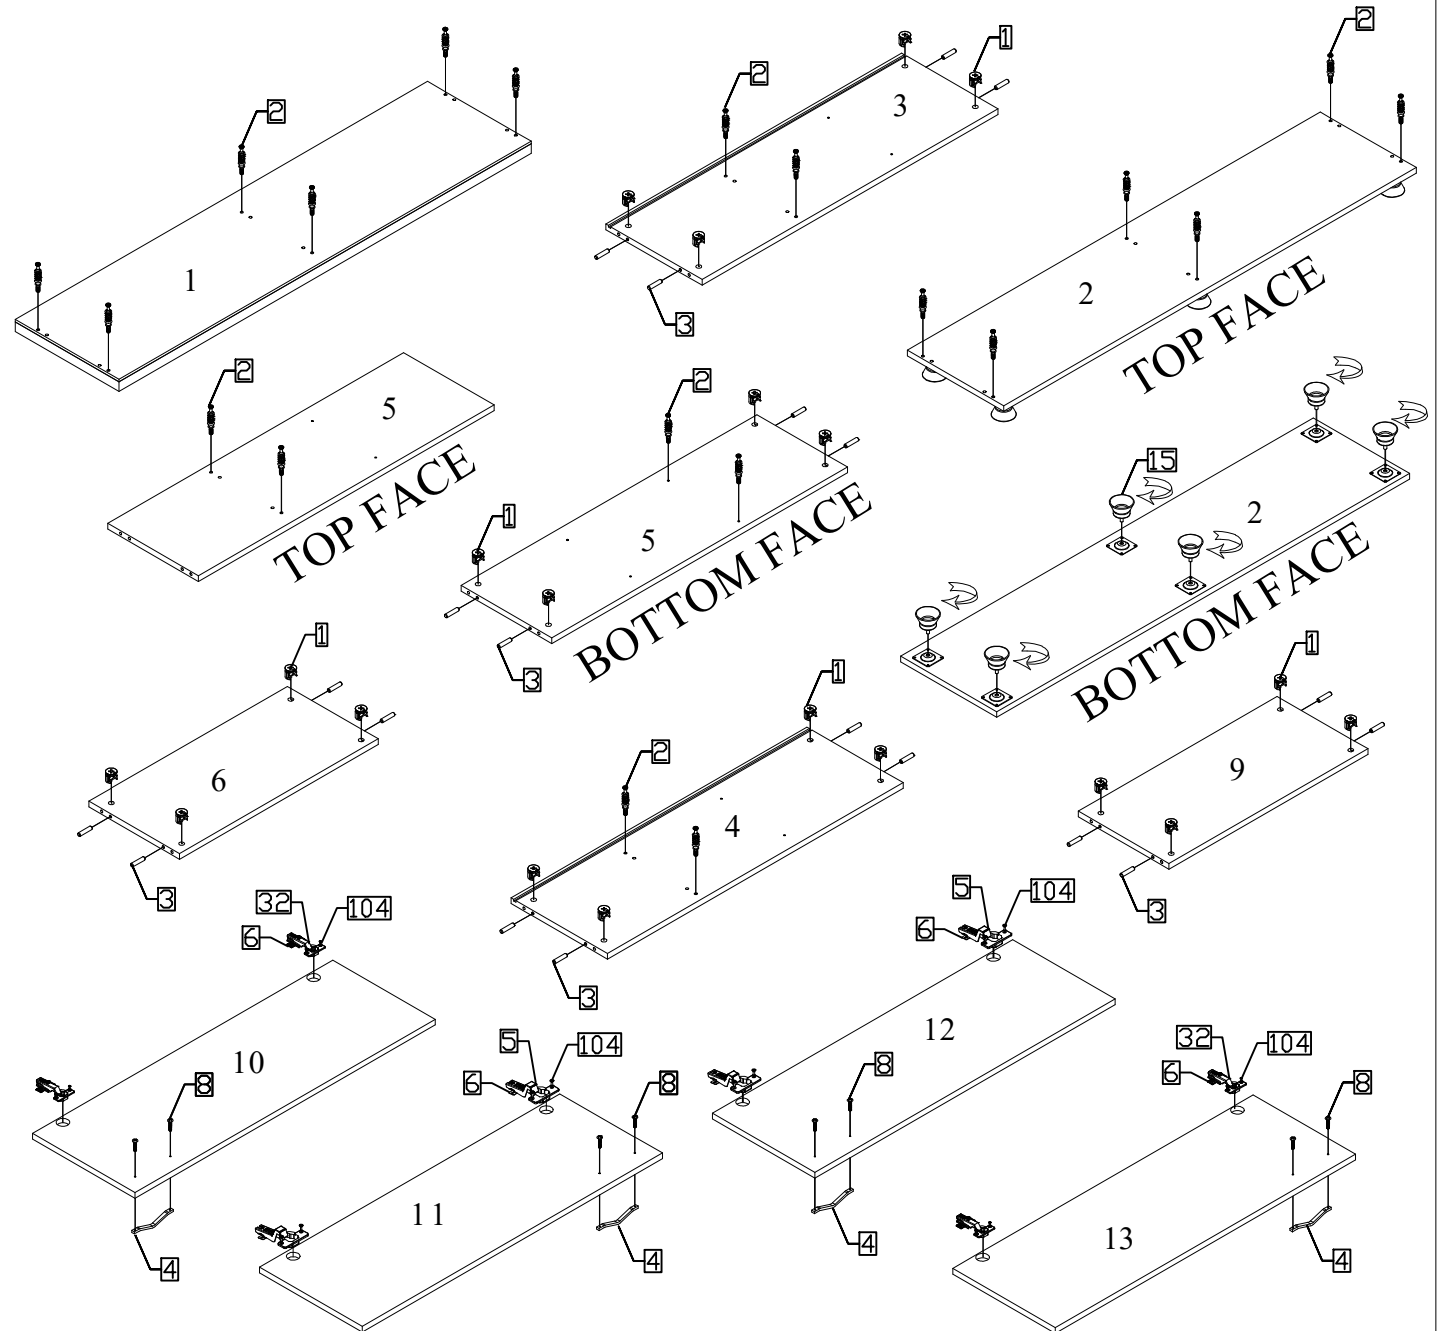

ITEM LIST

PRODUCT : LEXUS CABINET
 CODE : G815
 DIMENSIONS : 150x40x120
 TOTAL PACKAGES : 2

ACCESSORIES

ACCESSORY N : 1 MINIFIX GÖVDE  20 PCS.	ACCESSORY N : 2 MINIFIX MIL  20 PCS.	ACCESSORY N : 3 Ø8 x 30 PLS. KAVELA  20 PCS.	ACCESSORY N : 5 YABIKI DEĞİL BOZUNU MONTAJI  4 PCS.	ACCESSORY N : 12 DÜZ MENTESE  4 PCS.	ACCESSORY N : 6 MENTESE TABAN  8 PCS.
AKSESUAR NO : 4 160 ANS KILIP  4 PCS.	ACCESSORY N : 8 M4X22 KULE VİDASI  8 PCS.	ACCESSORY N : 10 R40T PİMİ  8 PCS.	ACCESSORY N : 15 VİDYO KAVAK  6 PCS.	ACCESSORY N : 104 4 X 16 S. VİDASI  32 PCS.	

ITEM LIST

1

PRODUCT : LEXUS COFFEE TABLE
CODE : G810 - G811
DIMENSIONS : ---
TOTAL PACKAGES : 1

ACCESSORIES

ACCESSORY N: 1	ACCESSORY N: 2	ACCESSORY N: 3			
 MINIFIX GOVDE 08 PCS.	 MINIFIX MIL 08 PCS.	 08 x 30 PLS KAVELA 08 PCS.			