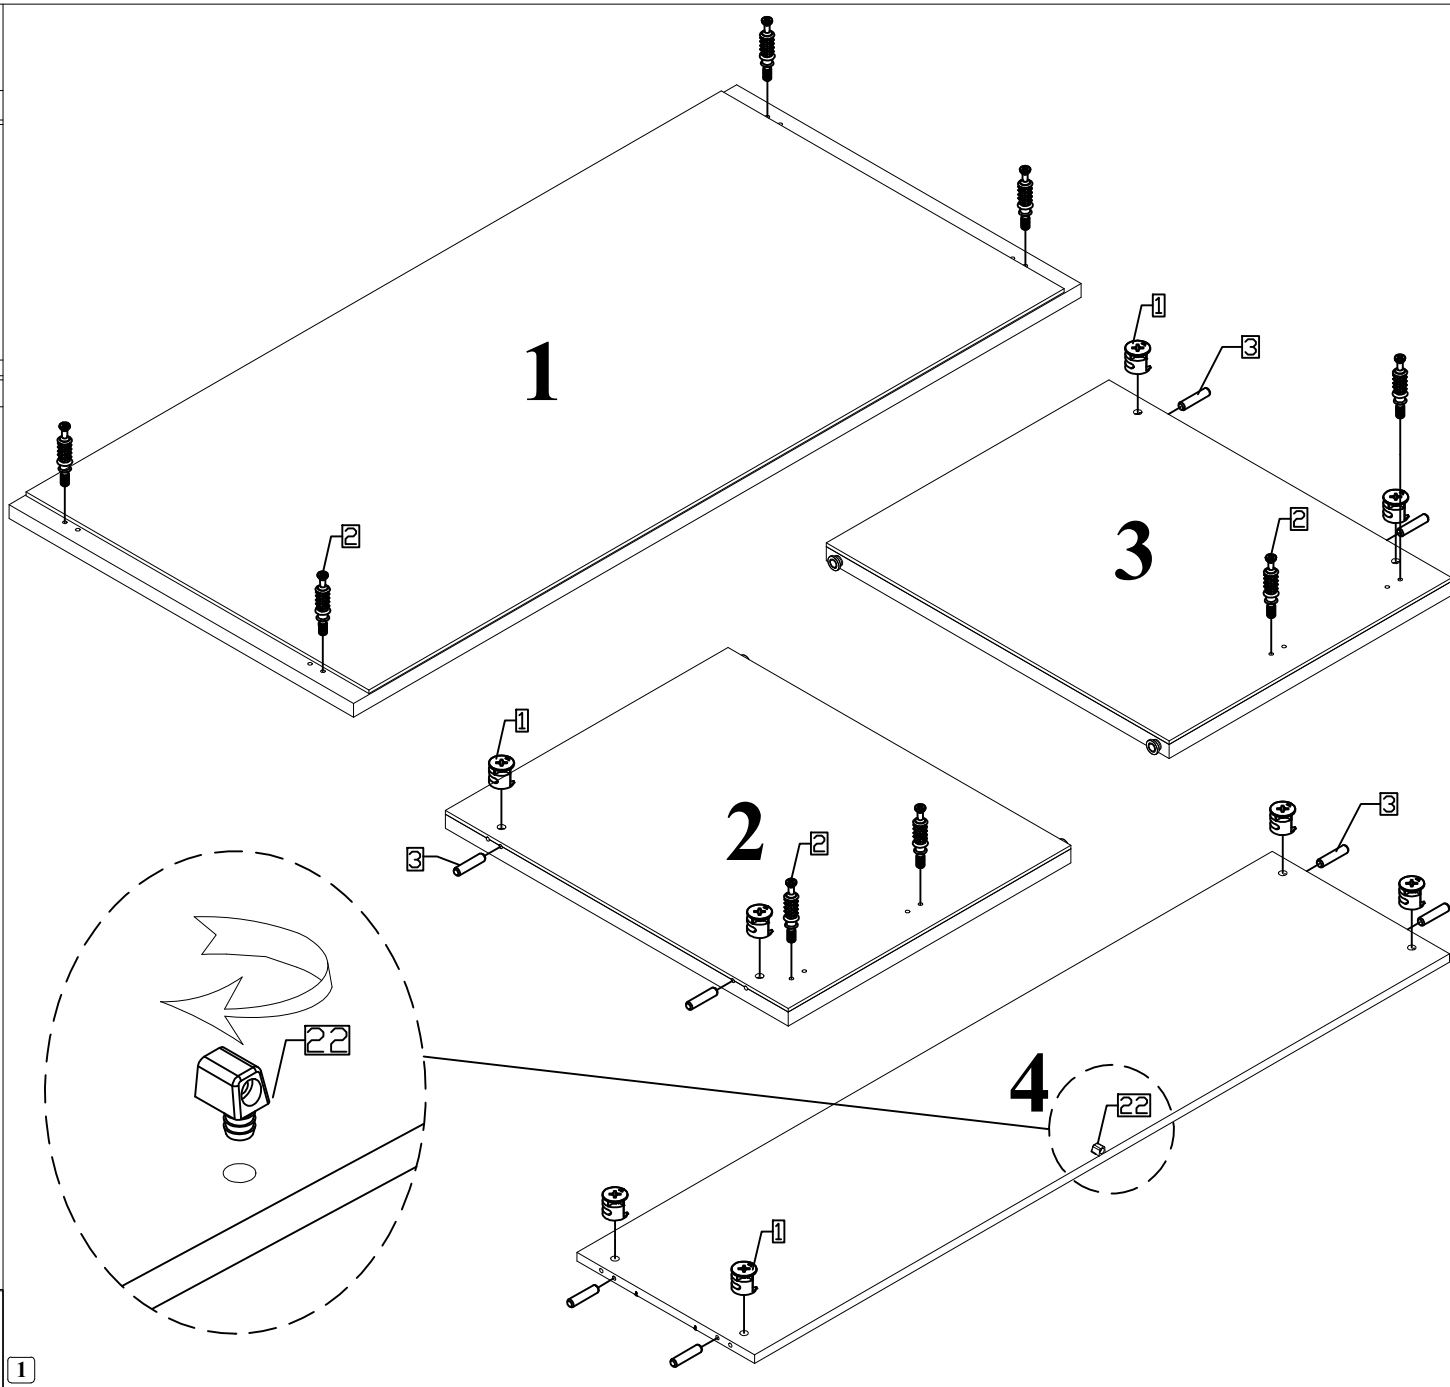

PRODUCT : LEXUS MANAGER DESK
CODE : G800 - G805
DIMENSIONS : ---
TOTAL PACKAGES : 1

ACCESSORIES

ACCESSORY N: 1	ACCESSORY N: 2	ACCESSORY N: 3	ACCESSORY N: 22	ACCESSORY N: 23	
MINIFIX GÖVDE  08 PCS.	MINIFIX MIL  08 PCS.	Ø8 x 30 PLS KAVELA  08 PCS.	PIPO BAĞLANTI  01 PCS.	4 x 30 S. VIDASE  01 PCS.	

ITEM LIST

PRODUCT : LEXUS CABINET
 CODE : G815
 DIMENSIONS : 150x40x120
 TOTAL PACKAGES : 2

ACCESSORIES

ACCESSORY N : 1 MINIFIX GÖVDE  20 PCS.	ACCESSORY N : 2 MINIFIX MIL  20 PCS.	ACCESSORY N : 3 Ø8 x 30 PLS. KAVELA  20 PCS.	ACCESSORY N : 5 YABIKI DEĞİL BOZUNU MONTAJI  4 PCS.	ACCESSORY N : 12 DÜZ MENTESE  4 PCS.	ACCESSORY N : 6 MENTESE TABAN  8 PCS.
AKSESUAR NO : 4 160 ANS KILIP  4 PCS.	ACCESSORY N : 8 M4X22 KULE VİDASI  8 PCS.	ACCESSORY N : 10 R40T PİMİ  8 PCS.	ACCESSORY N : 15 VİDYO KAVAK  6 PCS.	ACCESSORY N : 104 4 X 16 S. VİDASI  32 PCS.	

ITEM LIST

1

PRODUCT : LEXUS COFFEE TABLE
CODE : G810 - G811
DIMENSIONS : ---
TOTAL PACKAGES : 1

ACCESSORIES

ACCESSORY N: 1	ACCESSORY N: 2	ACCESSORY N: 3			
 MINIFIX GOVDE 08 PCS.	 MINIFIX MIL 08 PCS.	 08 x 30 PLS KAVELA 08 PCS.			