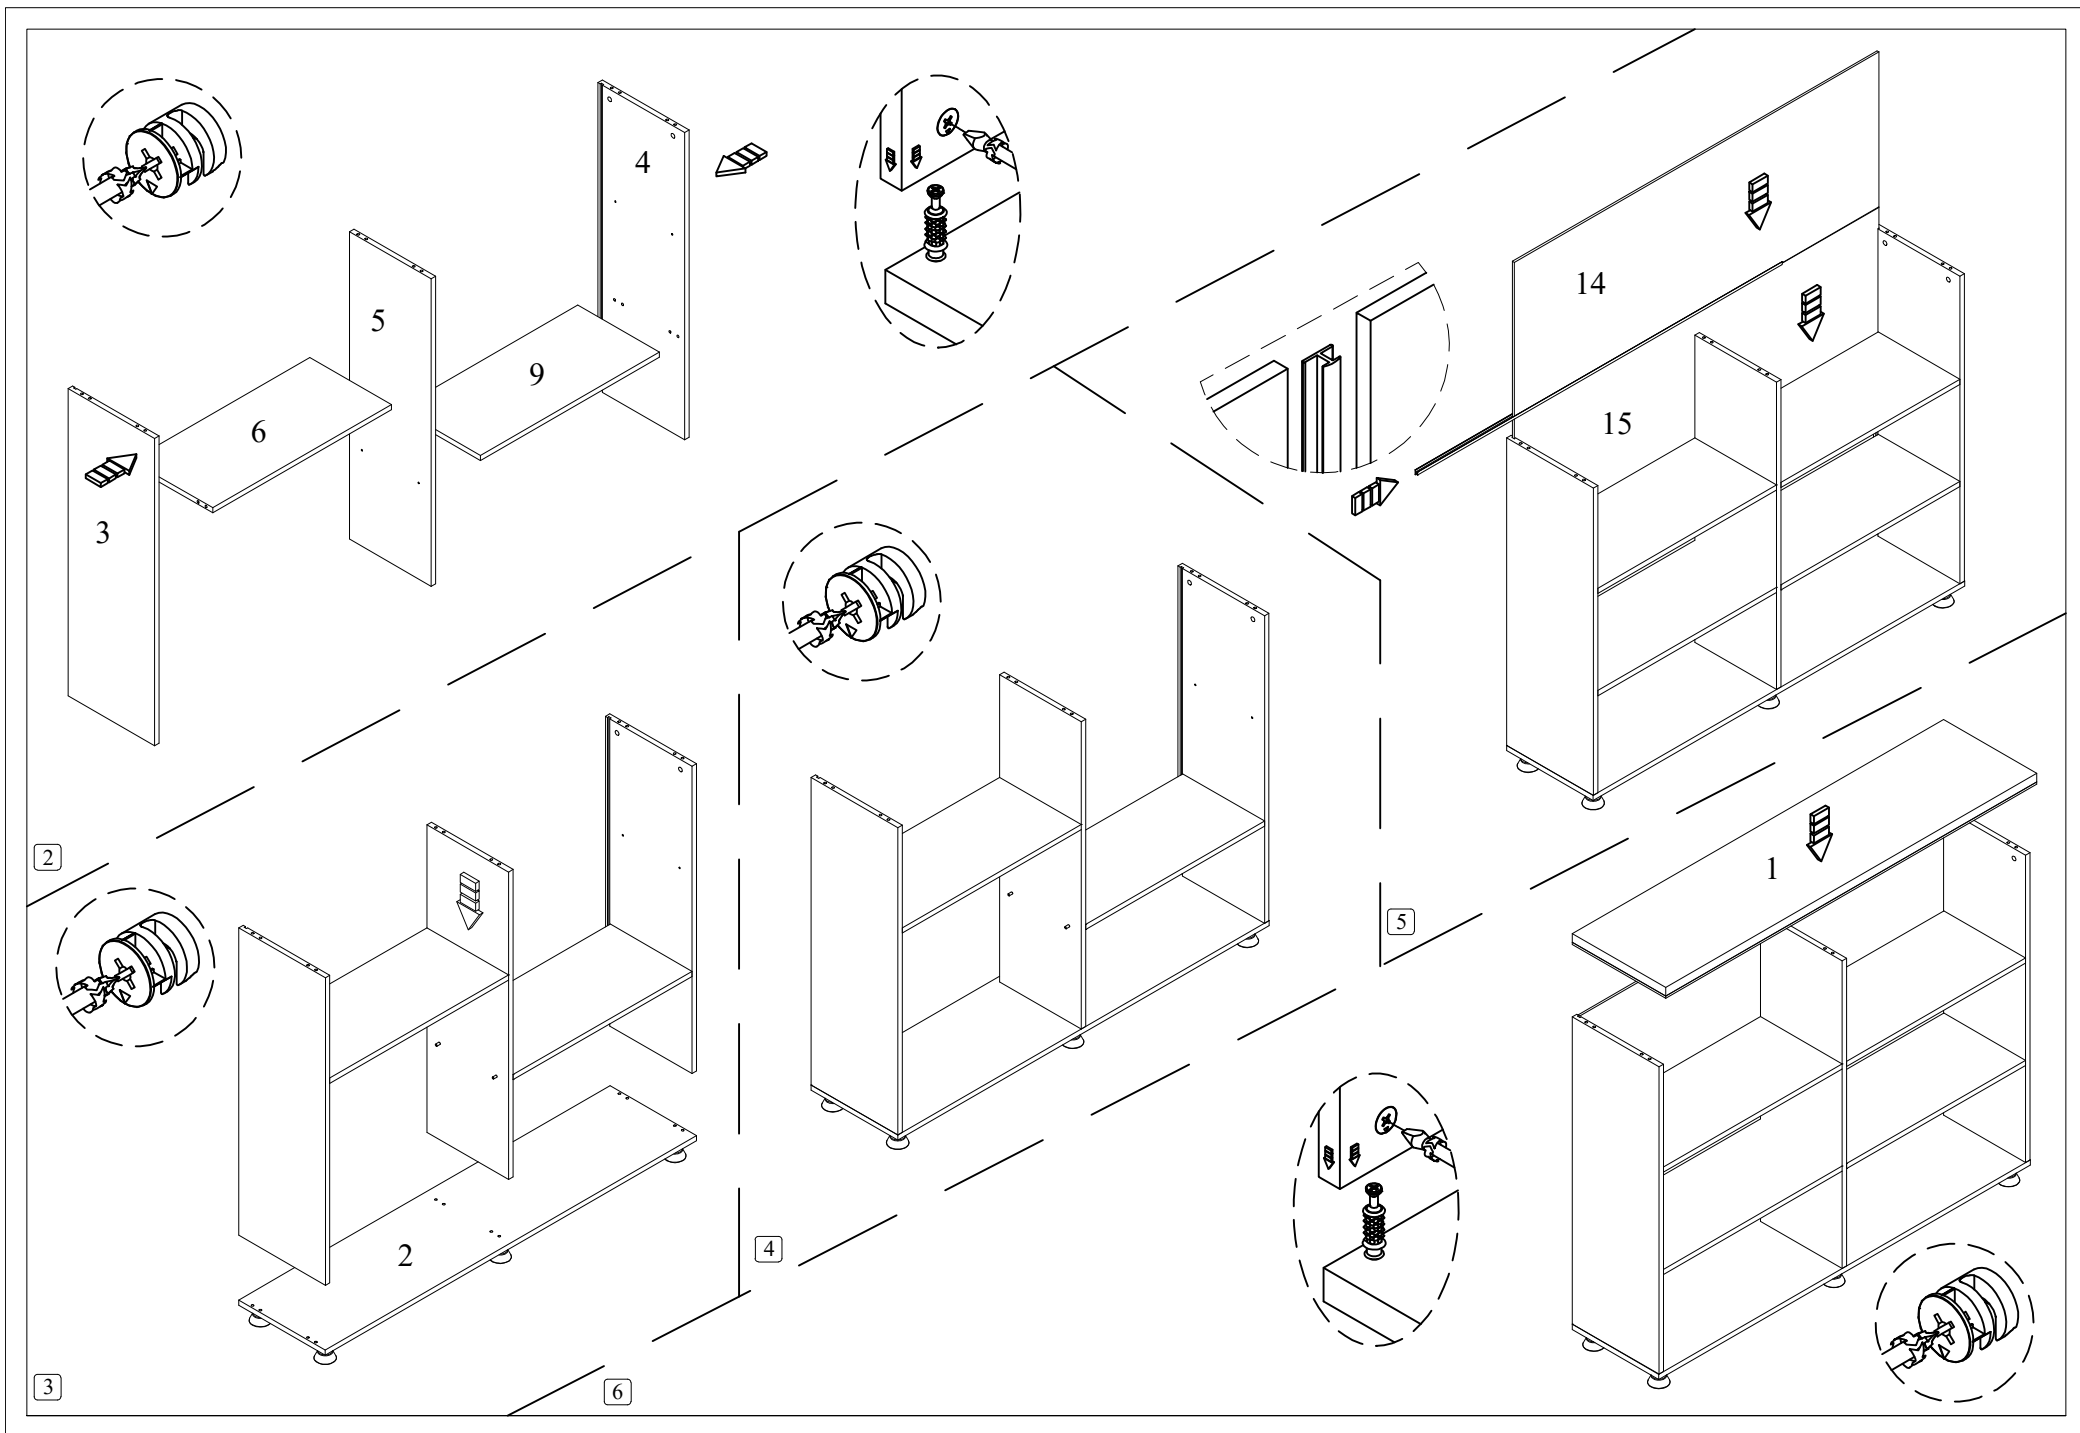

ITEM LIST

1

PRODUCT : LEXUS COFFEE TABLE
CODE : G810 - G811
DIMENSIONS : ---
TOTAL PACKAGES : 1

ACCESSORIES

ACCESSORY N: 1	ACCESSORY N: 2	ACCESSORY N: 3			
 MINIFIX GOVDE 08 PCS.	 MINIFIX MIL 08 PCS.	 08 x 30 PLS KAVELA 08 PCS.			