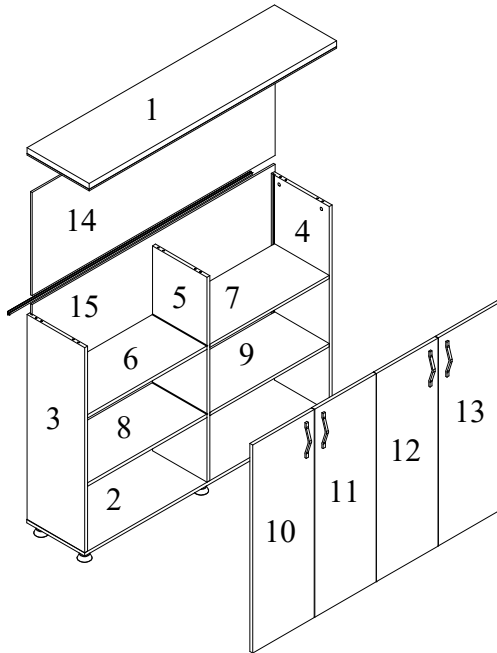

ITEM LIST

PRODUCT : LEXUS CABINET
 CODE : G815
 DIMENSIONS : 150x40x120
 TOTAL PACKAGES : 2

ACCESSORIES

ACCESSORY N : 1 MINIFIX GÖVDE  20 PCS.	ACCESSORY N : 2 MINIFIX MIL  20 PCS.	ACCESSORY N : 3 Ø8 x 30 PLS. KAVELA  20 PCS.	ACCESSORY N : 5 YABIKI DEĞİL BOZUNU MONTAJI  4 PCS.	ACCESSORY N : 12 DÜZ MENTESE  4 PCS.	ACCESSORY N : 6 MENTESE TABAN  8 PCS.
AKSESUAR NO : 4 160 ANS KILIP  4 PCS.	ACCESSORY N : 8 M4X22 KULE VİDASI  8 PCS.	ACCESSORY N : 10 R40T PİMİ  8 PCS.	ACCESSORY N : 15 VİDYO KAVAK  6 PCS.	ACCESSORY N : 104 4 X 16 S. VİDASI  32 PCS.	

ITEM LIST

1

PRODUCT : LEXUS COFFEE TABLE
CODE : G810 - G811
DIMENSIONS : ---
TOTAL PACKAGES : 1

ACCESSORIES

ACCESSORY N: 1	ACCESSORY N: 2	ACCESSORY N: 3			
 MINIFIX GOVDE 08 PCS.	 MINIFIX MIL 08 PCS.	 08 x 30 PLS KAVELA 08 PCS.			