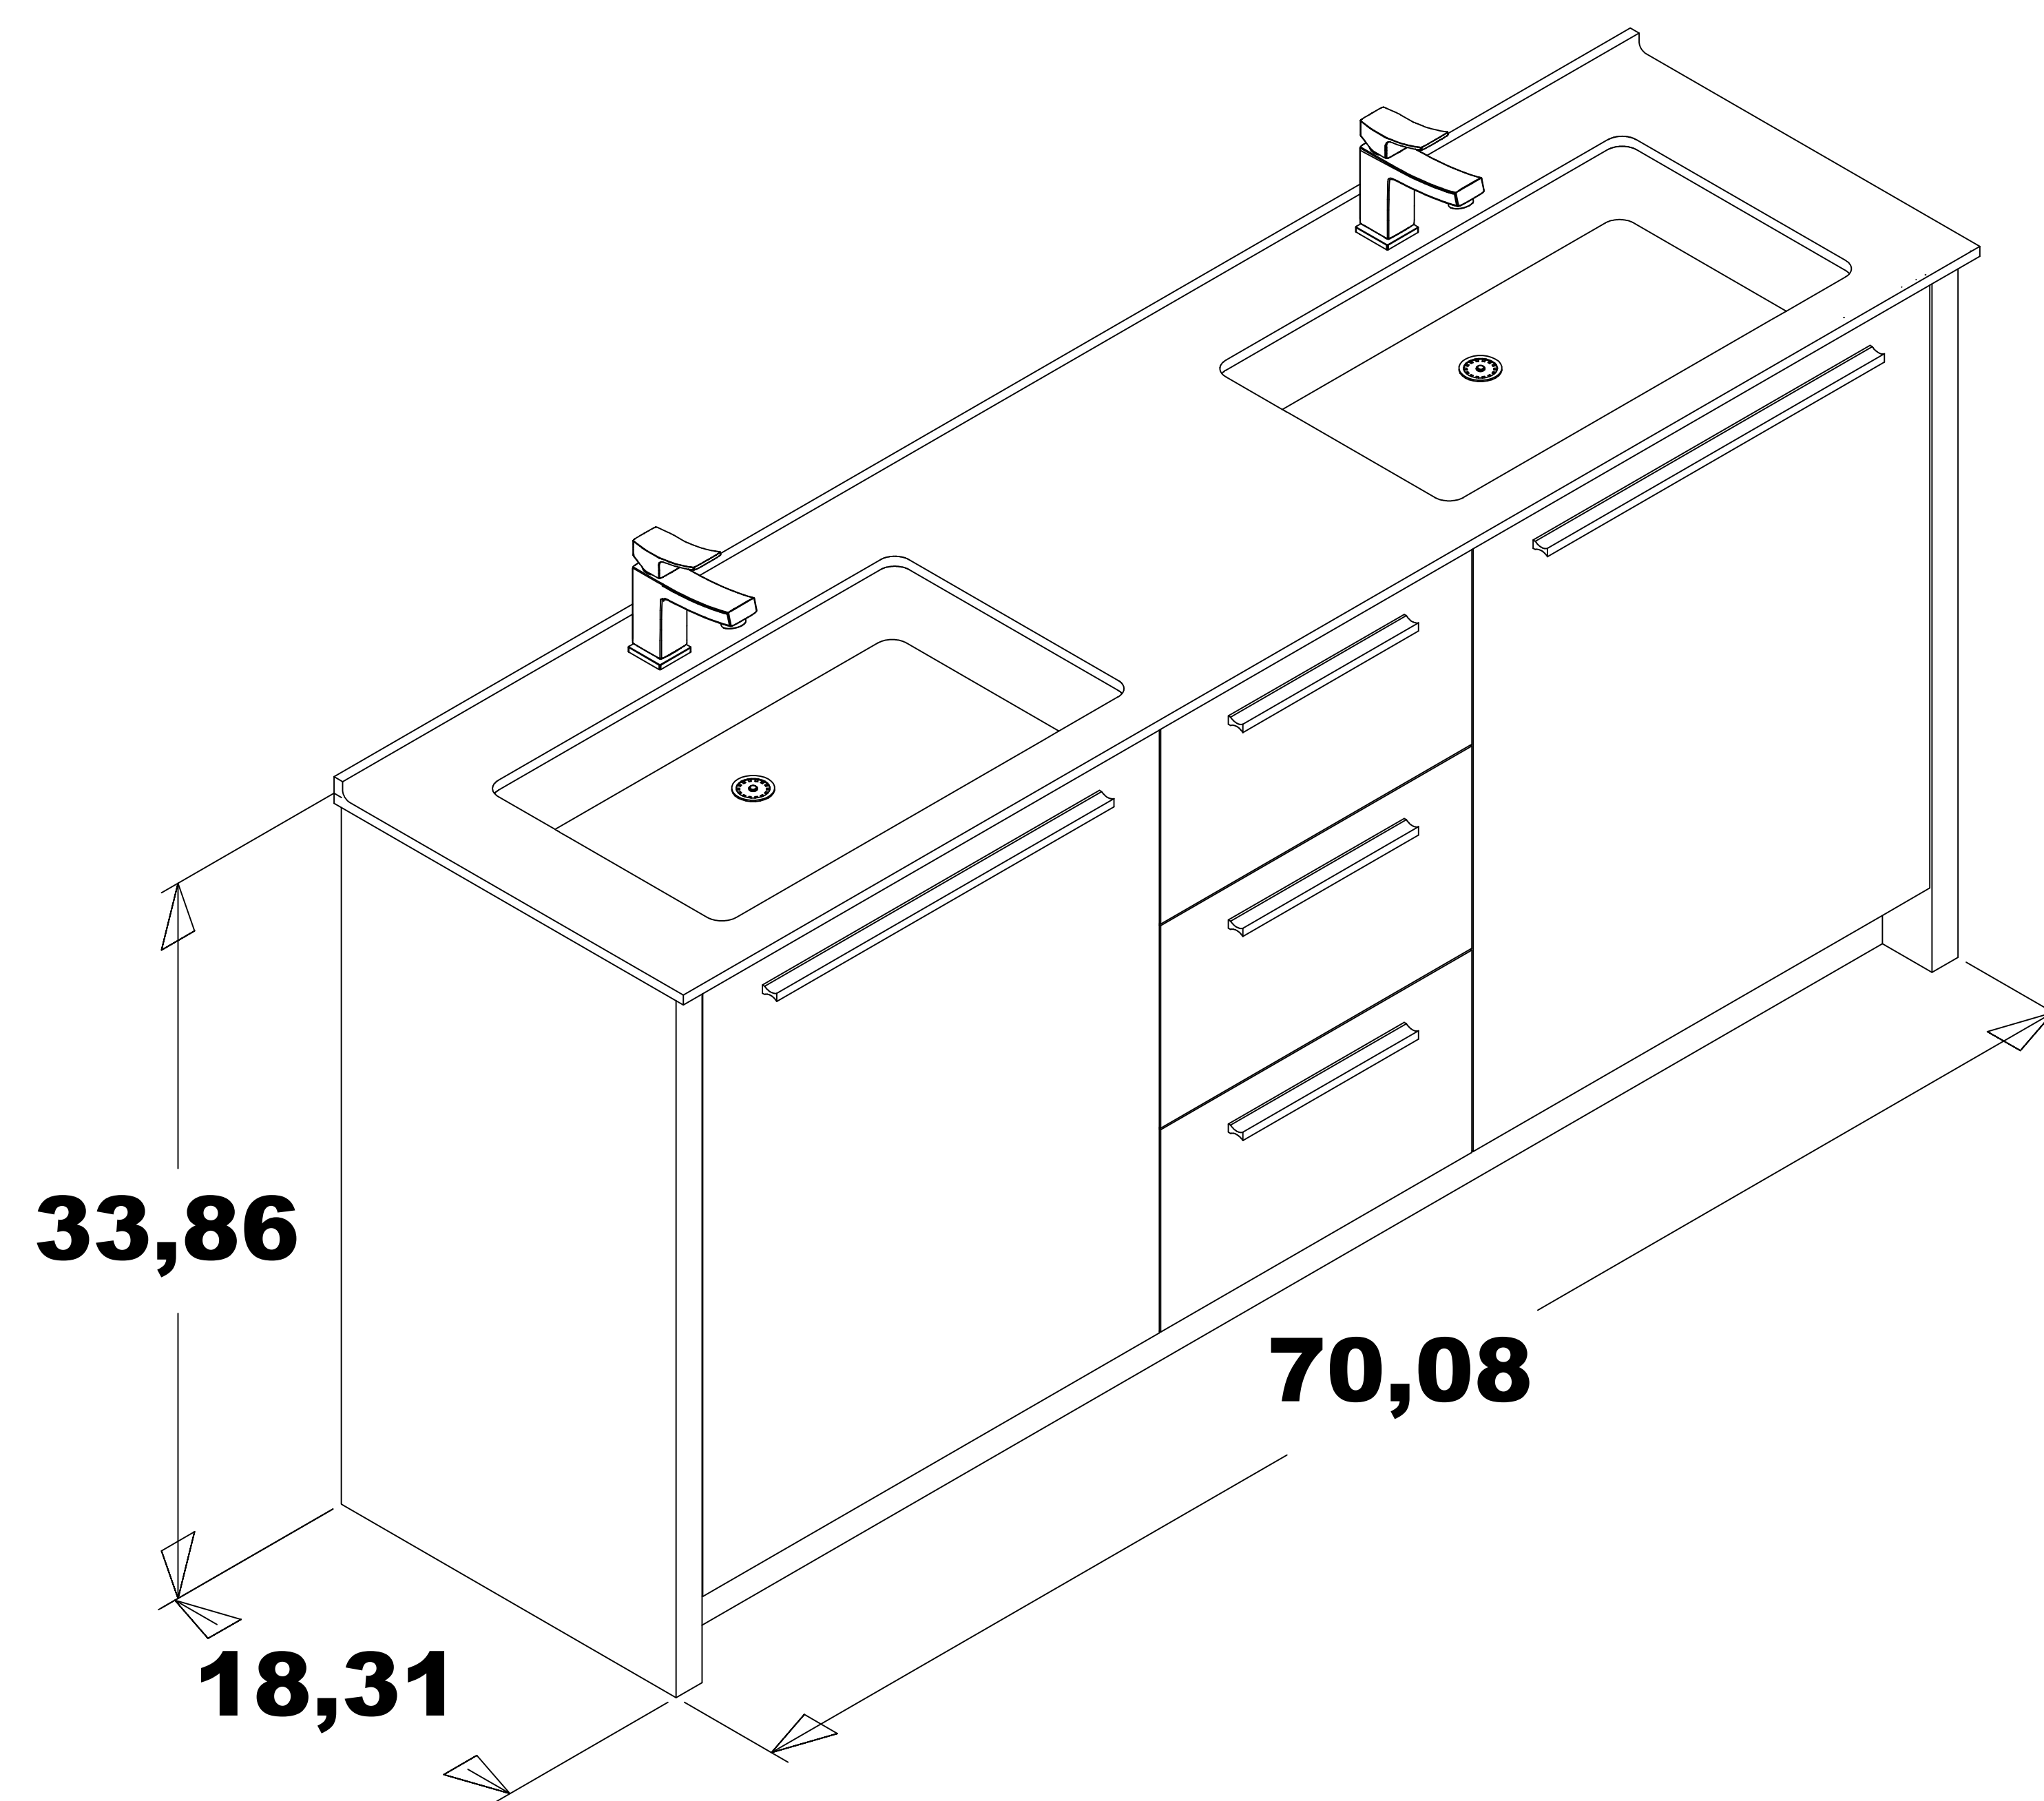

NONA 71 "

.....
CABINET
OVERALL DIMENSIONS
70,08" x 18,31" x 33,86"

ISOMETRIC VIEW

TOP VIEW

FRONT VIEW

BACK VIEW