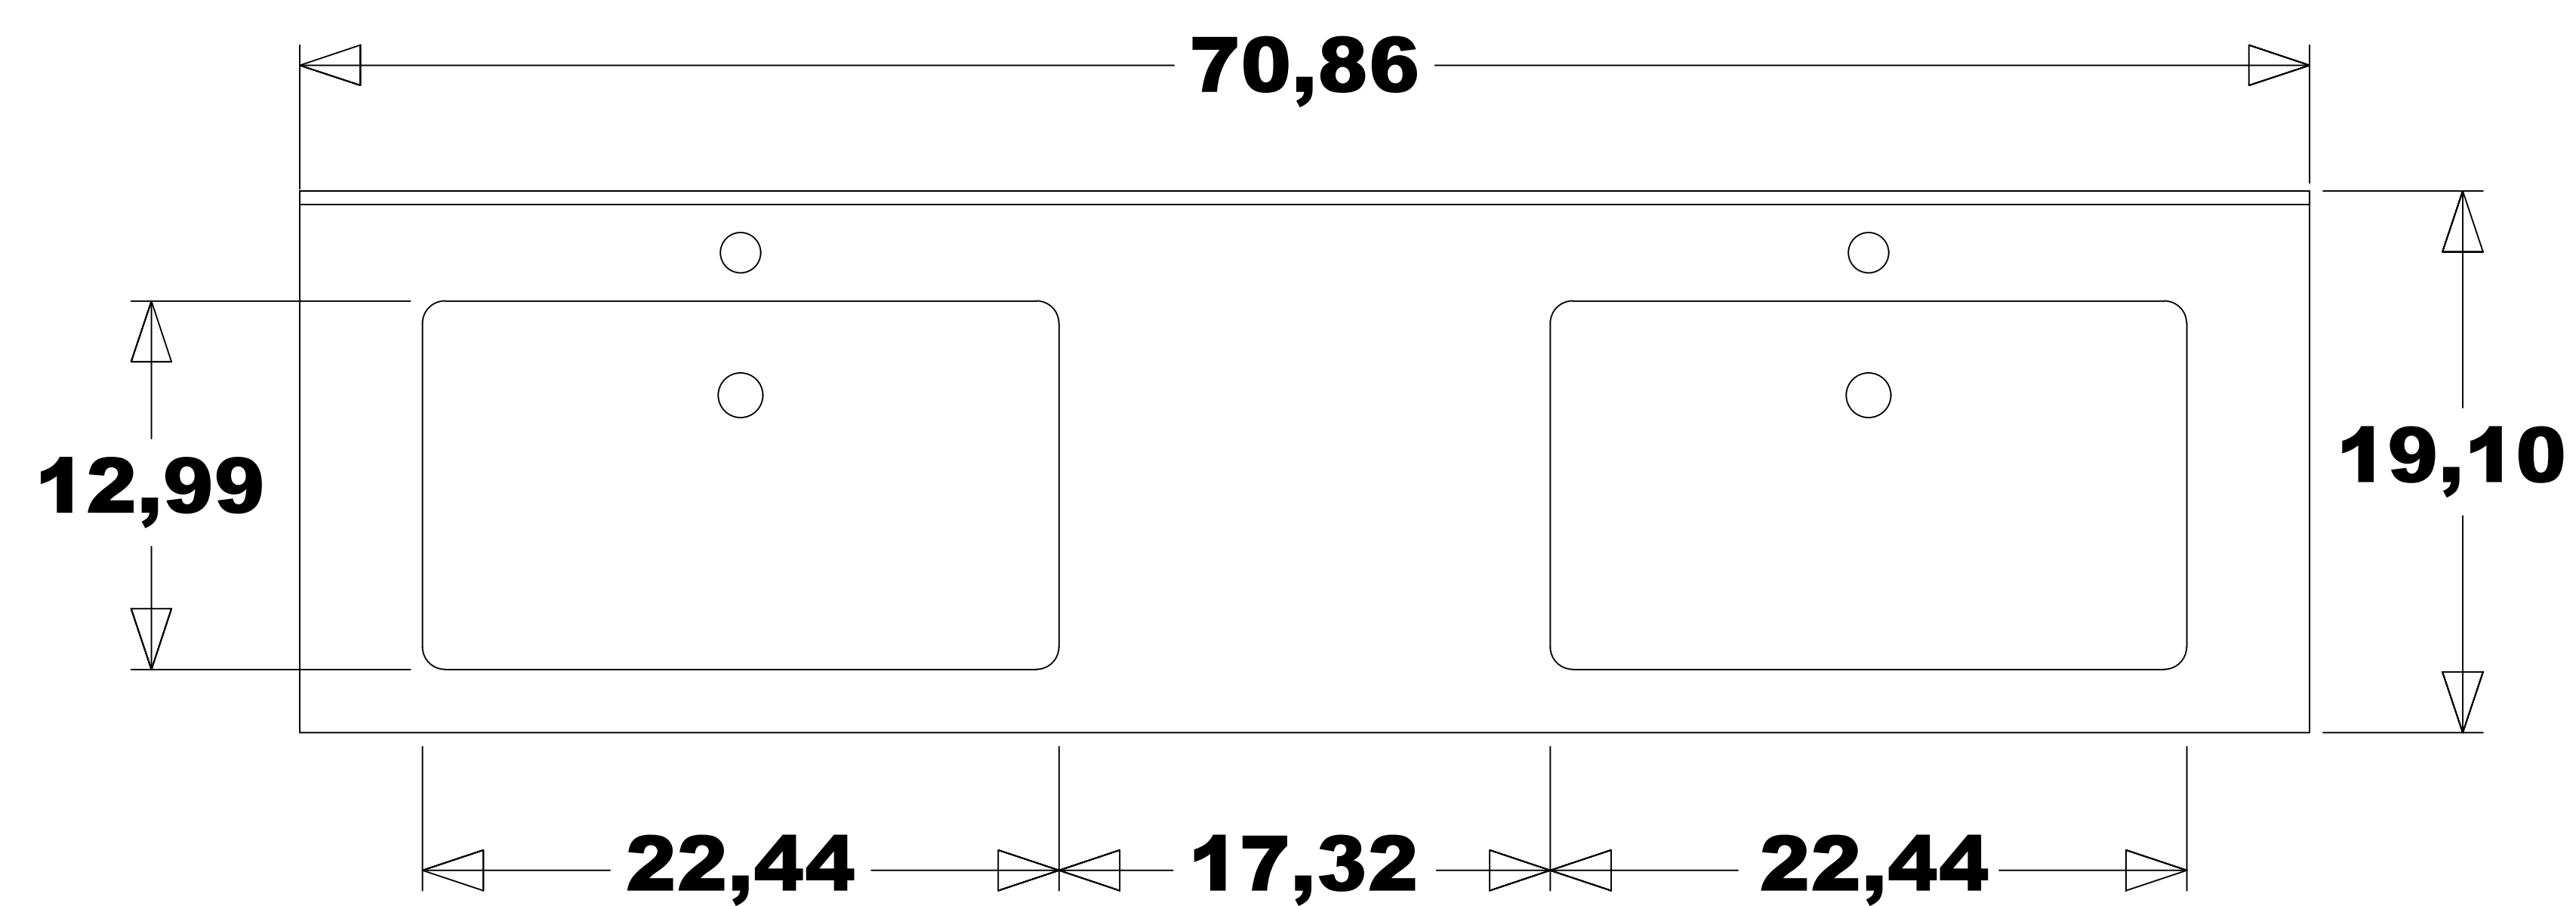

NONA 71 "

.....
CABINET
OVERALL DIMENSIONS
70,08" x 18,31" x 33,86"

ISOMETRIC VIEW

TOP VIEW

FRONT VIEW

BACK VIEW