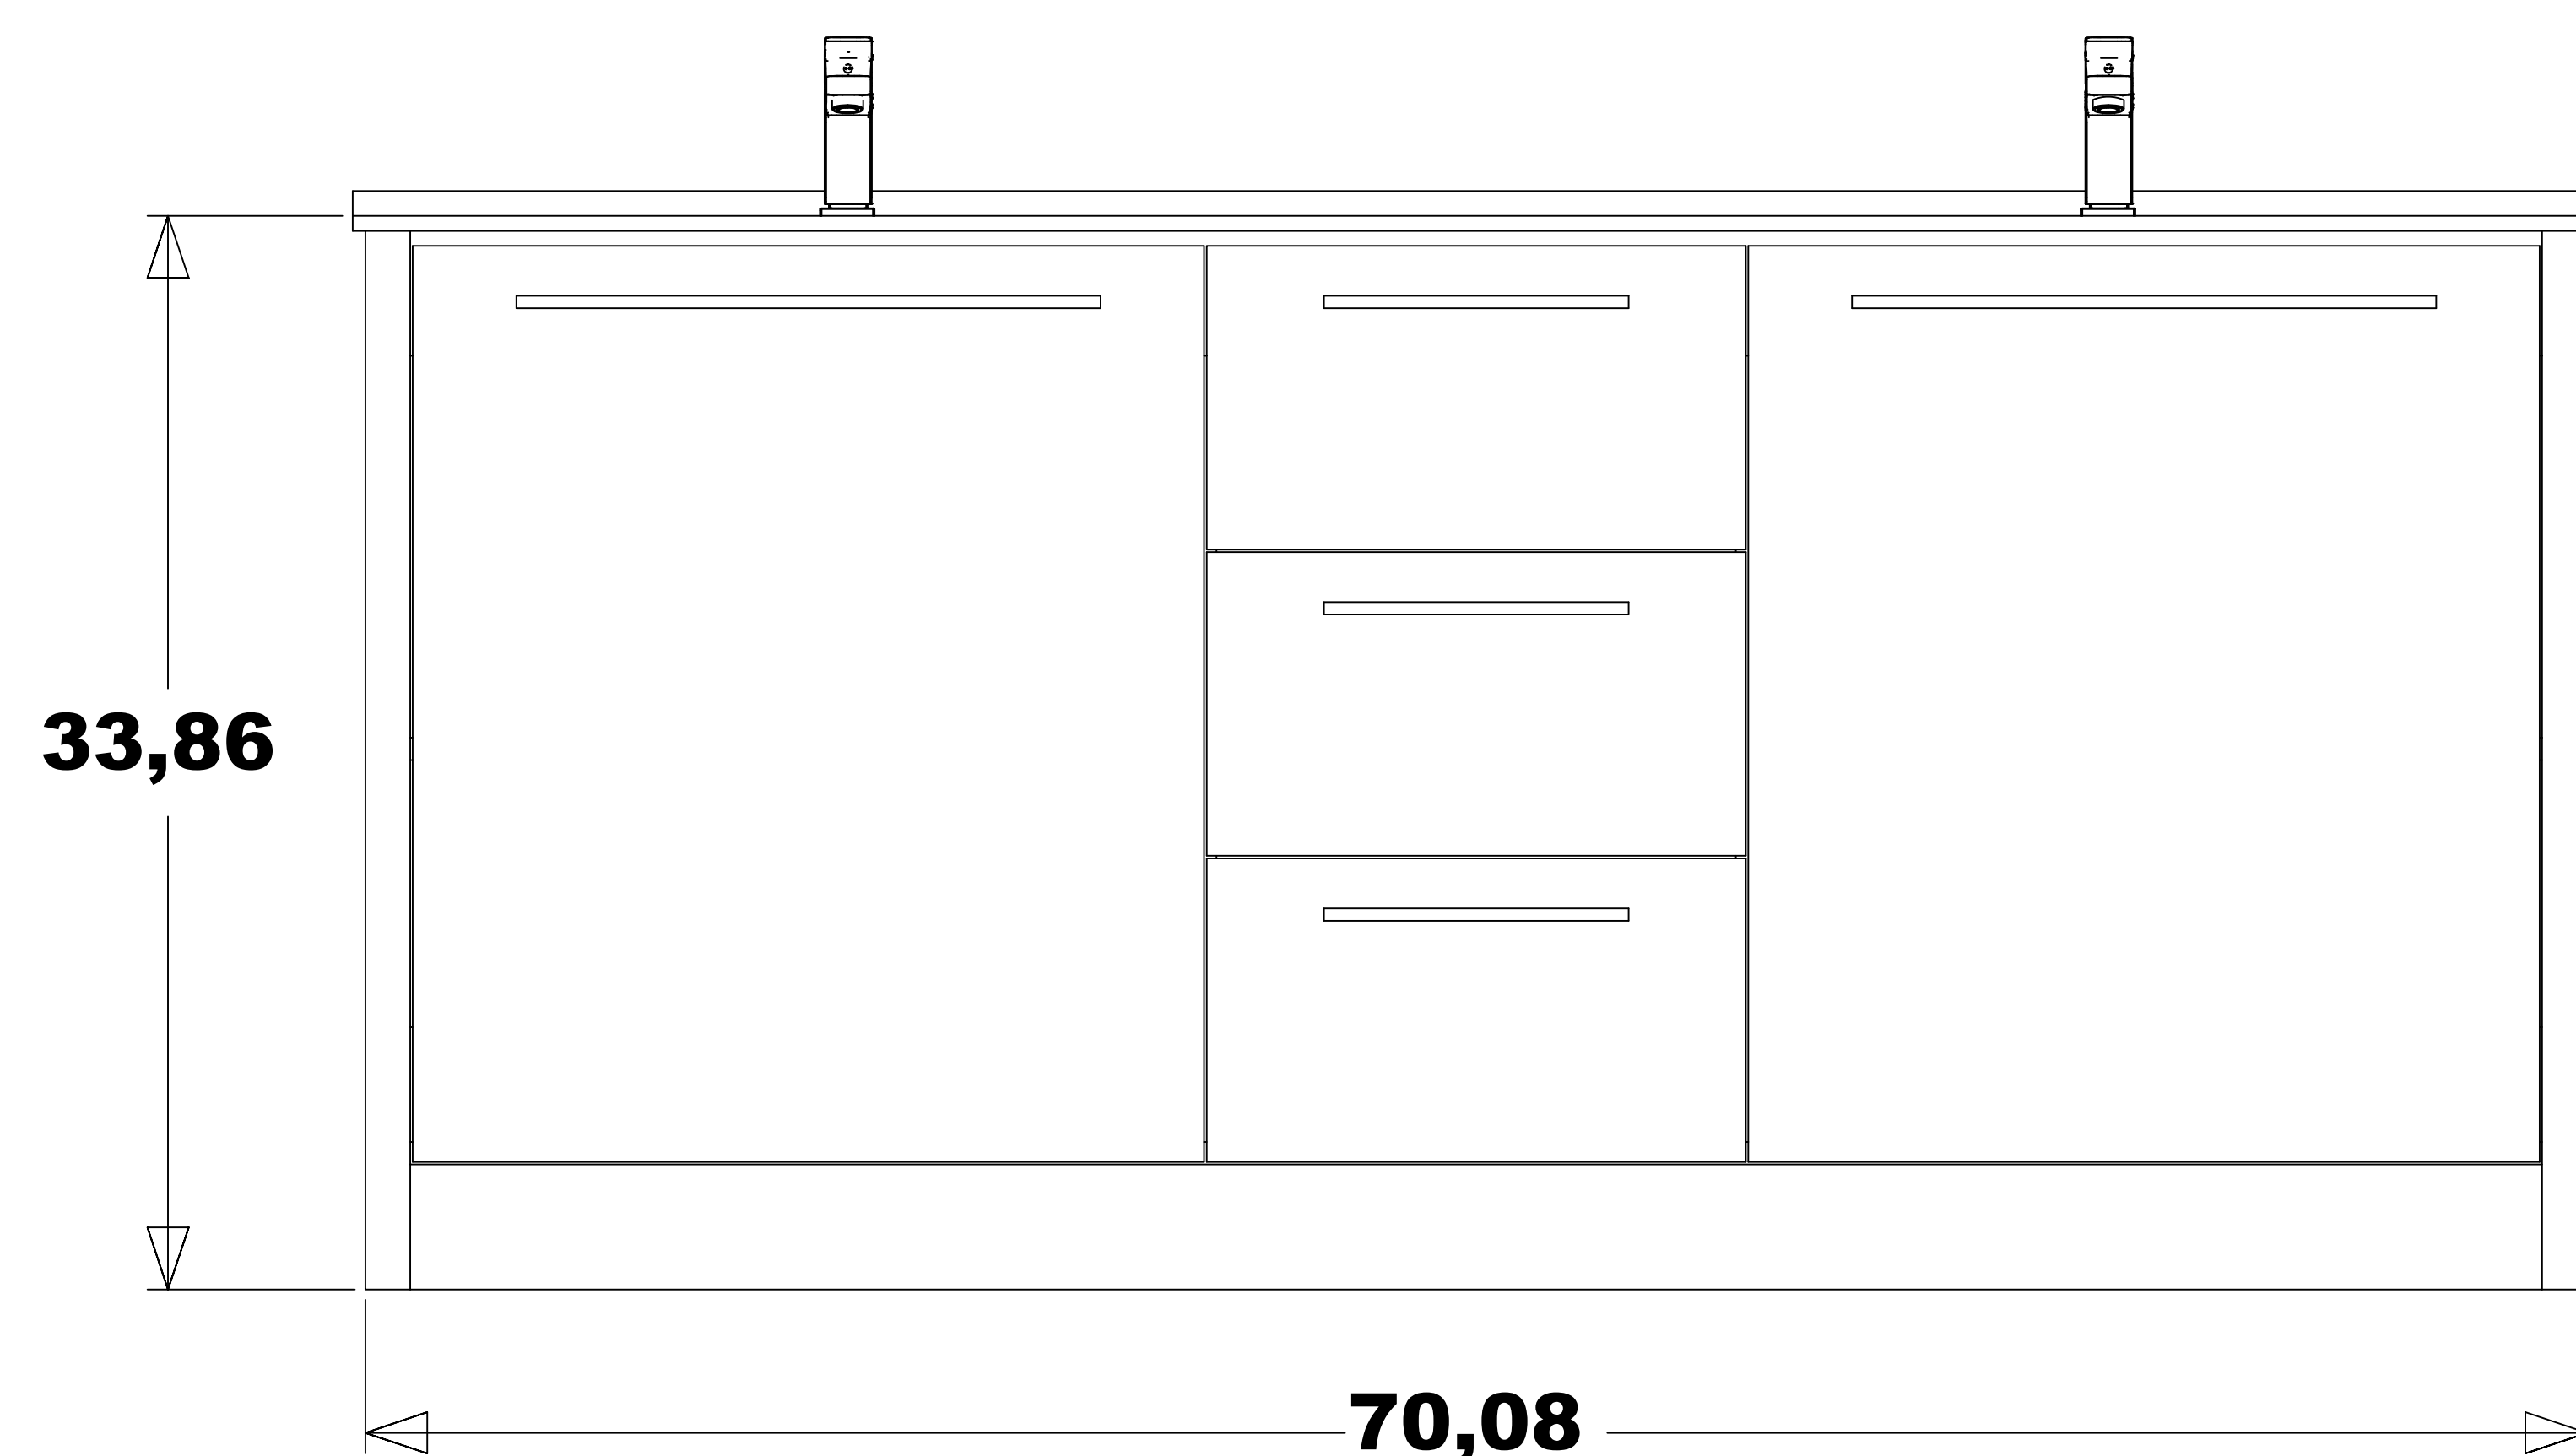

NONA 71 "

.....
CABINET
OVERALL DIMENSIONS
70,08" x 18,31" x 33,86"

ISOMETRIC VIEW

TOP VIEW

FRONT VIEW

BACK VIEW