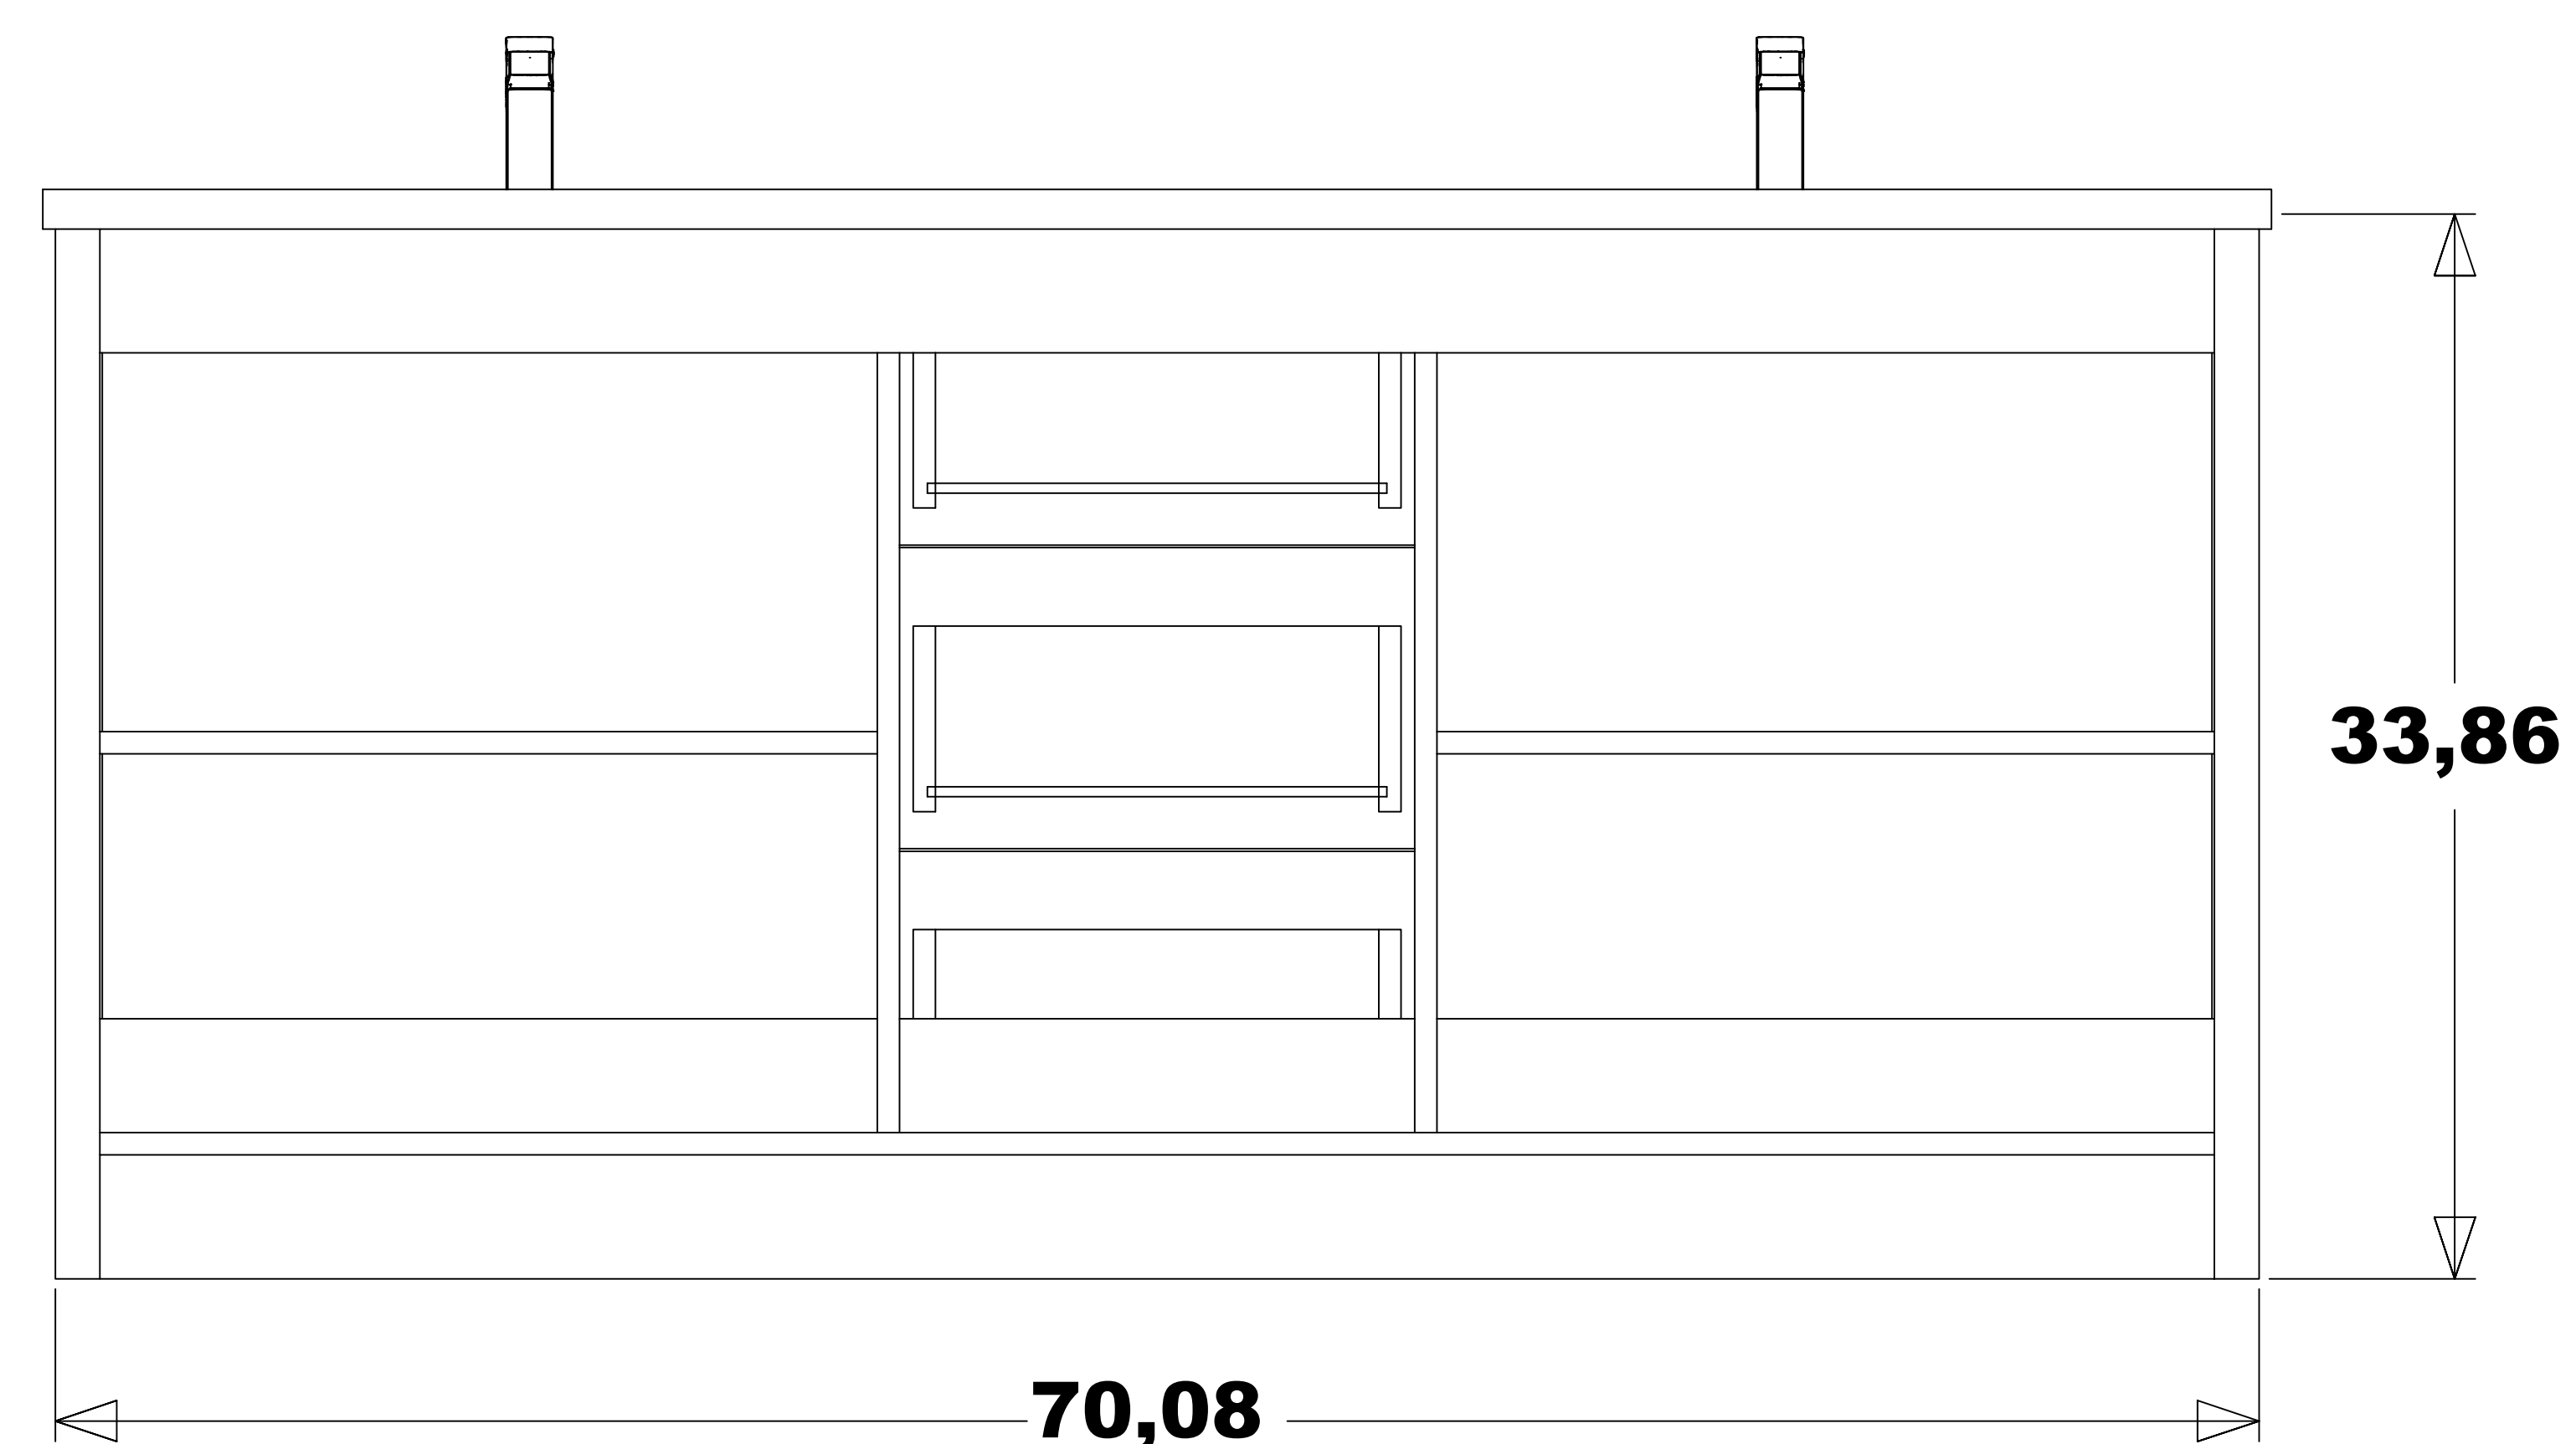

NONA 71 "

.....
CABINET
OVERALL DIMENSIONS
70,08" x 18,31" x 33,86"

ISOMETRIC VIEW

TOP VIEW

FRONT VIEW

BACK VIEW